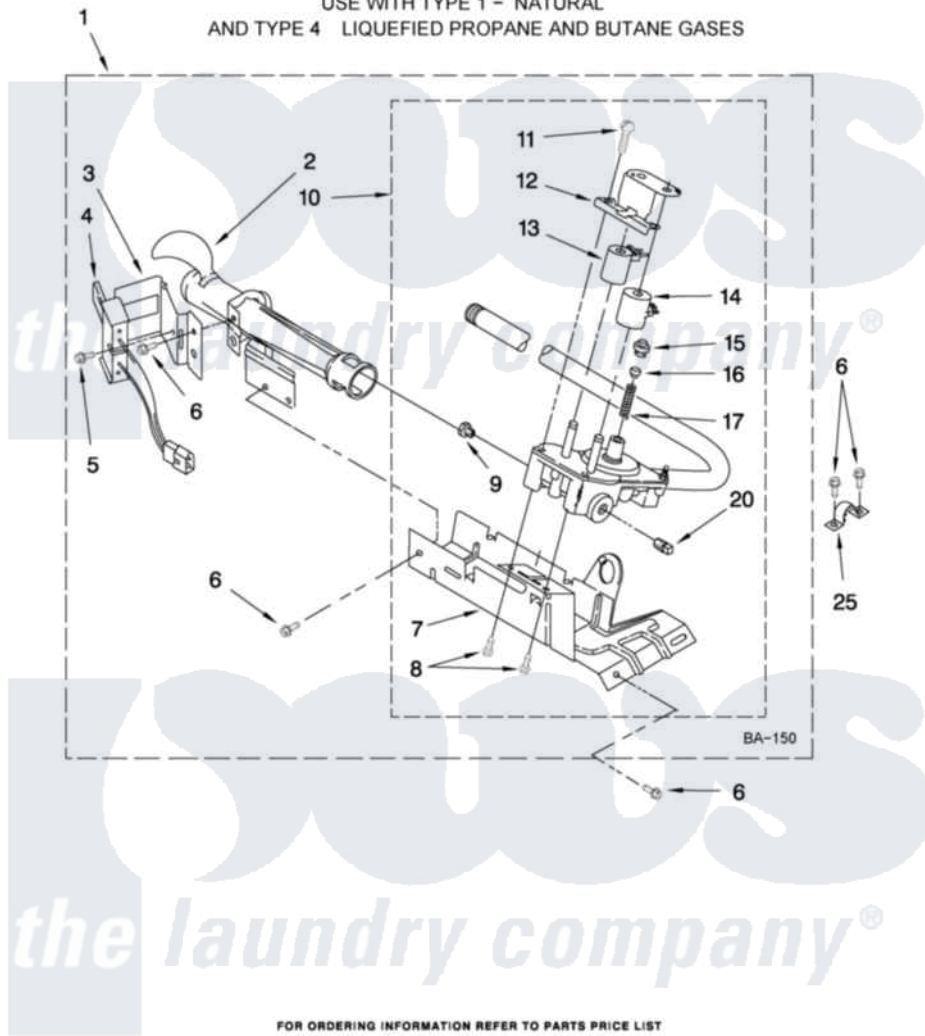

Whirlpool 7MWG66800WQ0 04 - 8318272 BURNER ASSEMBLY

8318272 BURNER ASSEMBLY

For Model: 7MWG66800WQ0

(Designer White)

USE WITH TYPE 1 - NATURAL

AND TYPE 4 LIQUEFIED PROPANE AND BUTANE GASES

W10270627

7

FOR ORDERING INFORMATION REFER TO PARTS PRICE LIST

Whirlpool [Residential Whirlpool 7MWG66800WQ0 Dryer Parts](#) Parts Diagram 04 - 8318272 BURNER ASSEMBLY

[Click on the part number to view part](#)

Item	Original Part Number	Replaced By	Status	Part Description
1	8318272	W10465748		Burner-Gas
2	688617	693140		Burner
3	694298			Bracket, Ignitor
4	686590	279311		Ignitor
5	3393909			Screw, 8-32 X 7/8
6	343641	681414		Screw, 10AB X 1/2
7	693986			Base, Burner
8	3387057			Screw, 10-16 X 1/2 Orifice, Burner
9	234826			Orifice, Burner Type 1
"	229742			Orifice, Burner
"	234868			Orifice, Burner
10	8318277	W10337269		Valve-Gas
11	694421			Screw, Bracket Mounting
12	694538			Bracket, Shunt
13	694540			Coil, 60 Hz
14	694539			Coil, 60 Hz