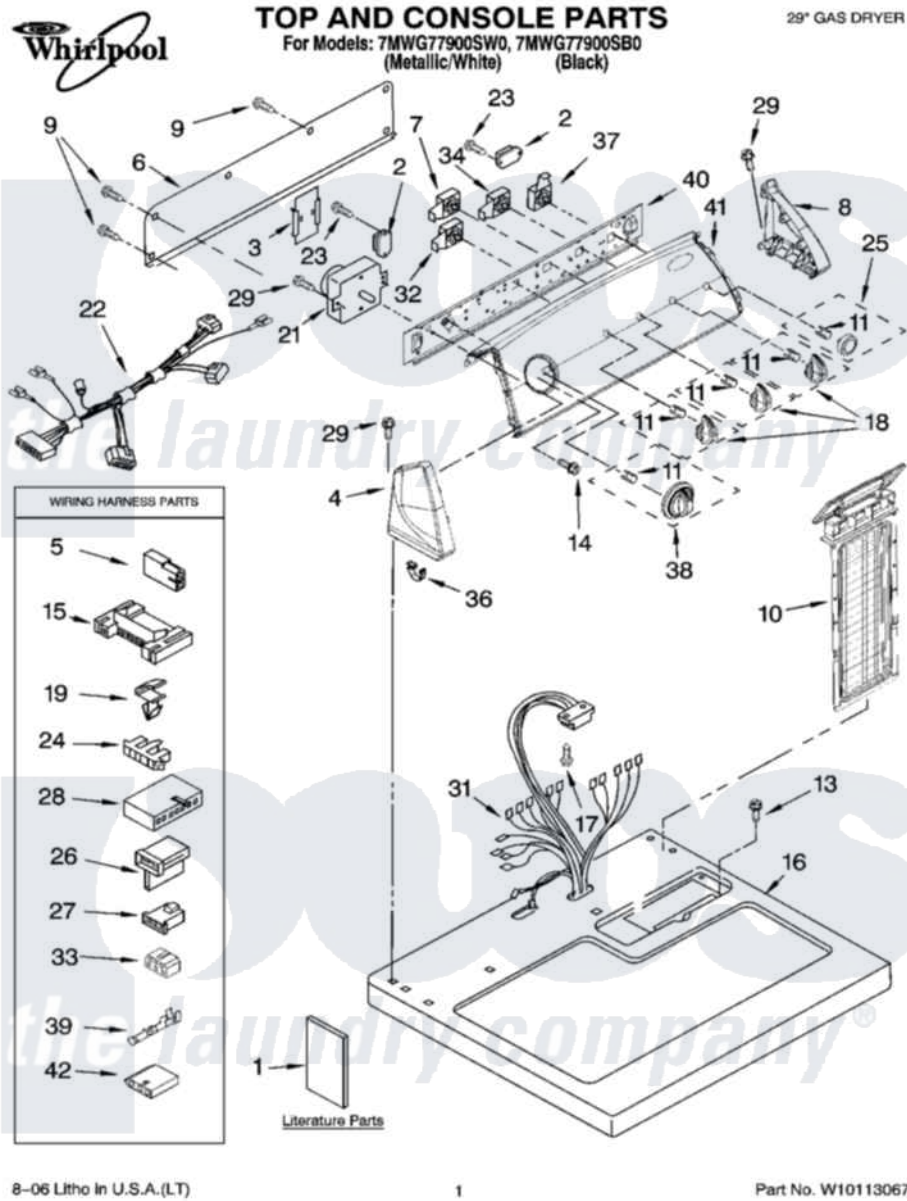

# Whirlpool 7MWG77900SB0 01 - TOP AND CONSOLE PARTS

8-06 Litho in U.S.A.(LT)

1

Part No. W10113067

Whirlpool [Residential Whirlpool 7MWG77900SB0 Dryer Parts](#) Parts Diagram 01 - TOP AND CONSOLE PARTS  
 Click on the part number to view part

"	<a href="#">8565956</a>		Cap, End
9	<a href="#">693995</a>		Screw, Hex Head
10	<a href="#">8557857</a>		Screen, Lint
"	<a href="#">8557859</a>		Screen, Lint
11	<a href="#">8536939</a>		Clip, Knob
13	688983	<a href="#">487240</a>	Screw, For Mtg. Service Capacitor
14	8533951	<a href="#">3400859</a>	Screw, Grounding
15	<a href="#">3395683</a>		Receptacle, Multi-Terminal
16	8559800	<a href="#">8563663</a>	Top
"	8579962	Not Available	Top (Black)
17	343641	<a href="#">681414</a>	Screw, 10AB X 1/2
18	<a href="#">W10034380</a>		Knob, Control
19	<a href="#">3394427</a>		Clip-Harness
21	<a href="#">8299771</a>		Timer Assembly
22	<a href="#">8283281</a>		Harness, Console
23	<a href="#">3388228</a>		Screw, 8-18 X 1/32
24	<a href="#">3397269</a>		Connector, Timer
25	<a href="#">W10034770</a>		Knob, Push-To-Start
26	<a href="#">3403499</a>		Connector, 2-Postion
27	<a href="#">3403498</a>		Connector, 3-Position
28	<a href="#">3936150</a>		Connector, 7-Circuit
29	8533971	<a href="#">90767</a>	Screw, 8A X 3/8 HeX Washer Head Tapping
31	<a href="#">8299900</a>		Harness, Wiring
32	<a href="#">8299970</a>		Switch, Temperature
33	<a href="#">3347243</a>		Block, Disconnect
34	<a href="#">3405151</a>		Switch, End Of Cycle
36	<a href="#">8312709</a>		Clip-Console
37	<a href="#">3977456</a>		Switch, Push-To-Start
38	<a href="#">W10034750</a>		Timer Knob Assembly
39	<a href="#">94614</a>		Terminal
40	<a href="#">8566052</a>		Bracket, Console
41	8543044	Not Available	Panel, Control
42	<a href="#">3936144</a>		Do-It-Yourself Repair Manuals