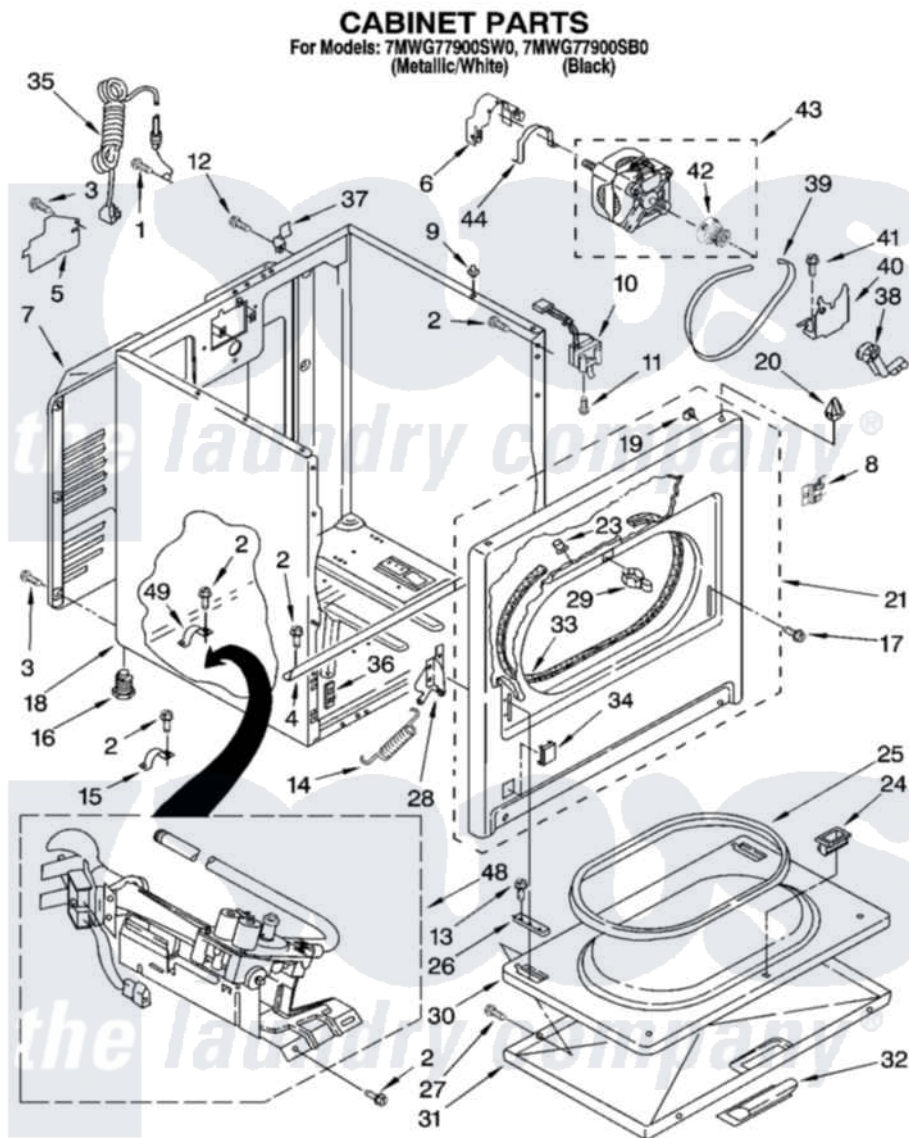

Whirlpool 7MWG77900SB0 02 - CABINET PARTS

W10113067

3

Whirlpool [Residential Whirlpool 7MWG77900SB0 Dryer Parts](#) Parts Diagram 02 - CABINET PARTS
 Click on the part number to view part

Item	Original Part Number	Replaced By	Status	Part Description
1	697776	4331106		Screw, No.10-32 X 7/16
2	343641	681414		Screw, 10AB X 1/2
3	693995			Screw, Hex Head
4	8541400			Bracket, Cabinet
5	3396795			Cover, Terminal Block
6	3404162			Clamp, Motor
7	3396805	280043		Panel-Rear
8	8546676	W10041960		Spring, Door
9	690363	18776		Lock, Front Top
10	3406107			Door Switch Assembly
11	697773	3395530		Screw
12	359625	487240		Screw, For Mtg. Service Capacitor
13	3357011	308685		Side Trim)
14	8541401	W10041960		Spring, Door
15	3980175			Clamp, Elbow
16	3392100	49621		Feet-Leveling

"	279810		Foot-Optional
17	342043	486146	Screw
18	8530603	8533643	Cabinet
"	8530605		Cabinet
19	98234		Clip, U-Bend
20	18776		Lock, Front Top
21	3395197	279740	Panel
"	3978796	280042	Panel
23	685203	279220	Clip
24	3389441		Door Catch Assembly
25	3390731		Seal, Door
26	337189		Clip, Hinge
27	694091		Trim, Side Right Hand
28	8066056		Hinge, Door
"	8066057		Hinge, Door
29	696144	279570	Latch
30	695737		Door, Rear
31	3393549		Door, Front
"	3403110		Door, Front
32	W10095180		Handle, Door
"	W10095200		Handle, Door
33	3406129		Seal And Bearing Assembly
34	3394975		Plug, Front Panel
"	3394979		Plug, Front Panel
35	344020	3401402	Cord, Power
36	3394083		Clip, Front Panel
37	8066217		Hinge, Top
38	691366		Idler And Pulley Assembly
39	8066065	341241	Belt
40	348780		Base, Motor
41	3400500		Bolt, 3405245 5/16-18 X 3/4
42	8066184		Pulley, Motor
43	8066206	279827	Motor-Drve
44	660658		Clamp, Motor Mounting 343481 685441
48	8318272	W10465748	Burner-Gas
49	341029		Clamp, Pipe Door Spring