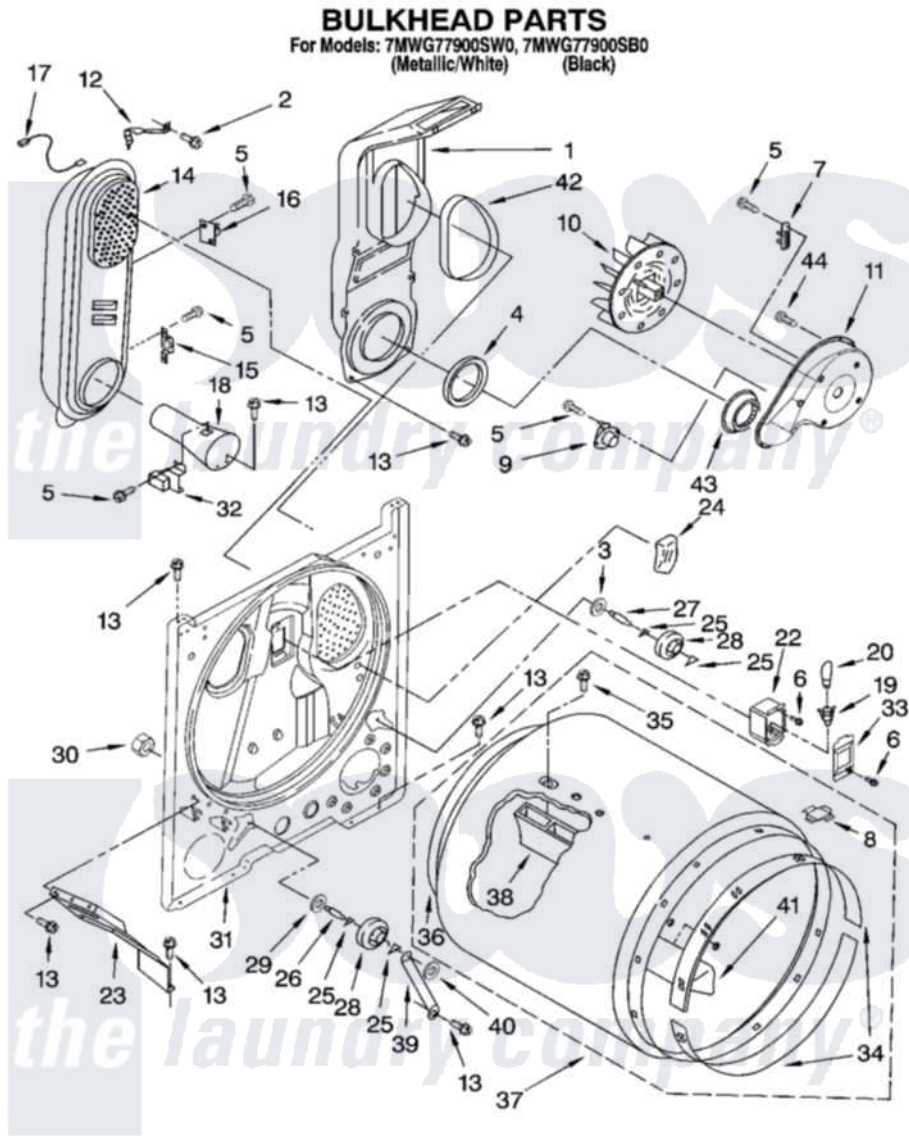

# Whirlpool 7MWG77900SB0 03 - BULKHEAD PARTS

W10113067

5

Whirlpool [Residential Whirlpool 7MWG77900SB0 Dryer Parts](#) Parts Diagram 03 - BULKHEAD PARTS  
Click on the part number to view part

| Item | Original Part Number    | Replaced By            | Status | Part Description                        |
|------|-------------------------|------------------------|--------|---|
| 1    | <a href="#">348368</a>  |                        |        | Lint Chute Assembly                     |
| 2    | <a href="#">489463</a>  |                        |        | Screw, 8-18 X 1/16                      |
| 3    | <a href="#">3388703</a> |                        |        | Washer, Support                         |
| 4    | <a href="#">347139</a>  |                        |        | Seal, Lint Chute                        |
| 5    | <a href="#">90767</a>   |                        |        | Screw, 8A X 3/8 HeX Washer Head Tapping |
| 6    | 487909                  | <a href="#">488729</a> |        | Screw                                   |
| 7    | <a href="#">3390719</a> |                        |        | Thermal-Fuse                            |
| 8    | <a href="#">8066086</a> |                        |        | Plug, Drum Hole                         |
| 9    | <a href="#">8577274</a> |                        |        | Thermostat 295F                         |
| 10   | <a href="#">694089</a>  |                        |        | Wheel, Blower                           |
| 11   | <a href="#">8577231</a> |                        |        | Housing, Blower                         |
| 12   | 3398161                 |                        |        | CLIP                                    |
| 13   | 343641                  | <a href="#">681414</a> |        | Screw, 10AB X 1/2                       |
| 14   | 8530285                 | <a href="#">279980</a> |        | Box                                     |
| 15   | <a href="#">3403140</a> |                        |        | Thermostat, High-Limit 205F             |
| 16   | <a href="#">280010</a>  |                        |        | Kit, Thermal Cut-Off                    |