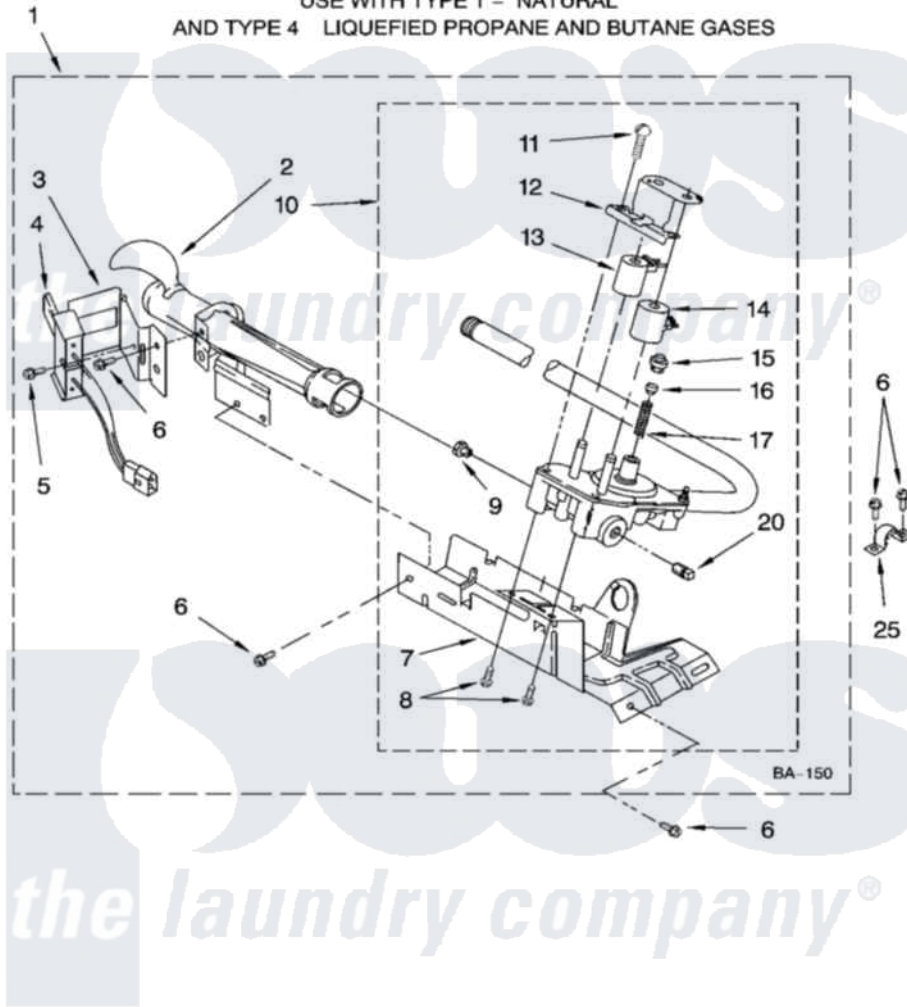

Whirlpool 7MWG77900SB0 04 - 8318272 BURNER ASSEMBLY, OPTIONAL PARTS (NOT INCLUDED)

8318272 BURNER ASSEMBLY

For Models: 7MWG77900SW0, 7MWG77900SB0
(Metallic/White) (Black)

USE WITH TYPE 1 - NATURAL
AND TYPE 4 LIQUEFIED PROPANE AND BUTANE GASES

W10113067

7

Whirlpool [Residential Whirlpool 7MWG77900SB0 Dryer Parts](#) Parts Diagram 04 - 8318272 BURNER ASSEMBLY, OPTIONAL PARTS (NOT INCLUDED).
Click on the part number to view part

Item	Original Part Number	Replaced By	Status	Part Description
1	8318272	W10465748		Burner-Gas
2	688617	693140		Burner
3	694298			Bracket, Ignitor
4	686590	279311		Ignitor
5	3393909			Screw, 8-32 X 7/8
6	343641	681414		Screw, 10AB X 1/2
7	693986			Base, Burner
8	3387057			Screw, 10-16 X 1/2 Orifice, Burner
9	234826			Orifice, Burner Type 1
"	229742			Orifice, Burner
"	234868			Orifice, Burner
10	8318277	W10337269		Valve-Gas
11	694421			Screw, Bracket Mounting
12	694538			Bracket, Shunt