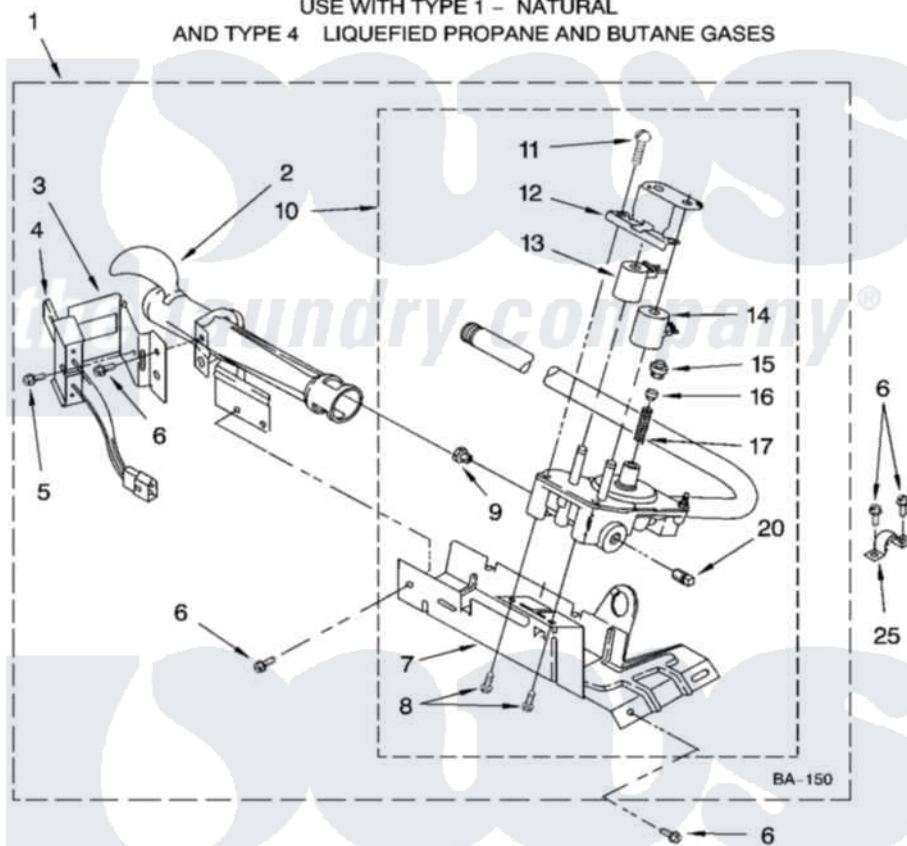

**Whirlpool 7MWG77900SW0 04 - 8318272 BURNER ASSEMBLY,
OPTIONAL PARTS (NOT INCLUDED)**

8318272 BURNER ASSEMBLY

For Models: 7MWG77900SW0, 7MWG77900SB0
(Metallic/White) (Black)

USE WITH TYPE 1 - NATURAL
AND TYPE 4 LIQUEFIED PROPANE AND BUTANE GASES

W10113067

7

Whirlpool [Residential Whirlpool 7MWG77900SW0 Dryer Parts](#) Parts Diagram 04 - 8318272 BURNER ASSEMBLY,
OPTIONAL PARTS (NOT INCLUDED)
[Click on the part number to view part](#)

Item	Original Part Number	Replaced By	Status	Part Description
1	8318272	W10465748		Burner-Gas
2	688617	693140		Burner
3	694298			Bracket, Ignitor
4	686590	279311		Ignitor
5	3393909			Screw, 8-32 X 7/8
6	343641	681414		Screw, 10AB X 1/2
7	693986			Base, Burner
8	3387057			Screw, 10-16 X 1/2 Orifice, Burner
9	234826			Orifice, Burner Type 1
"	229742			Orifice, Burner
"	234868			Orifice, Burner
10	8318277	W10337269		Valve-Gas
11	694421			Screw, Bracket Mounting
12	694538			Bracket, Shunt