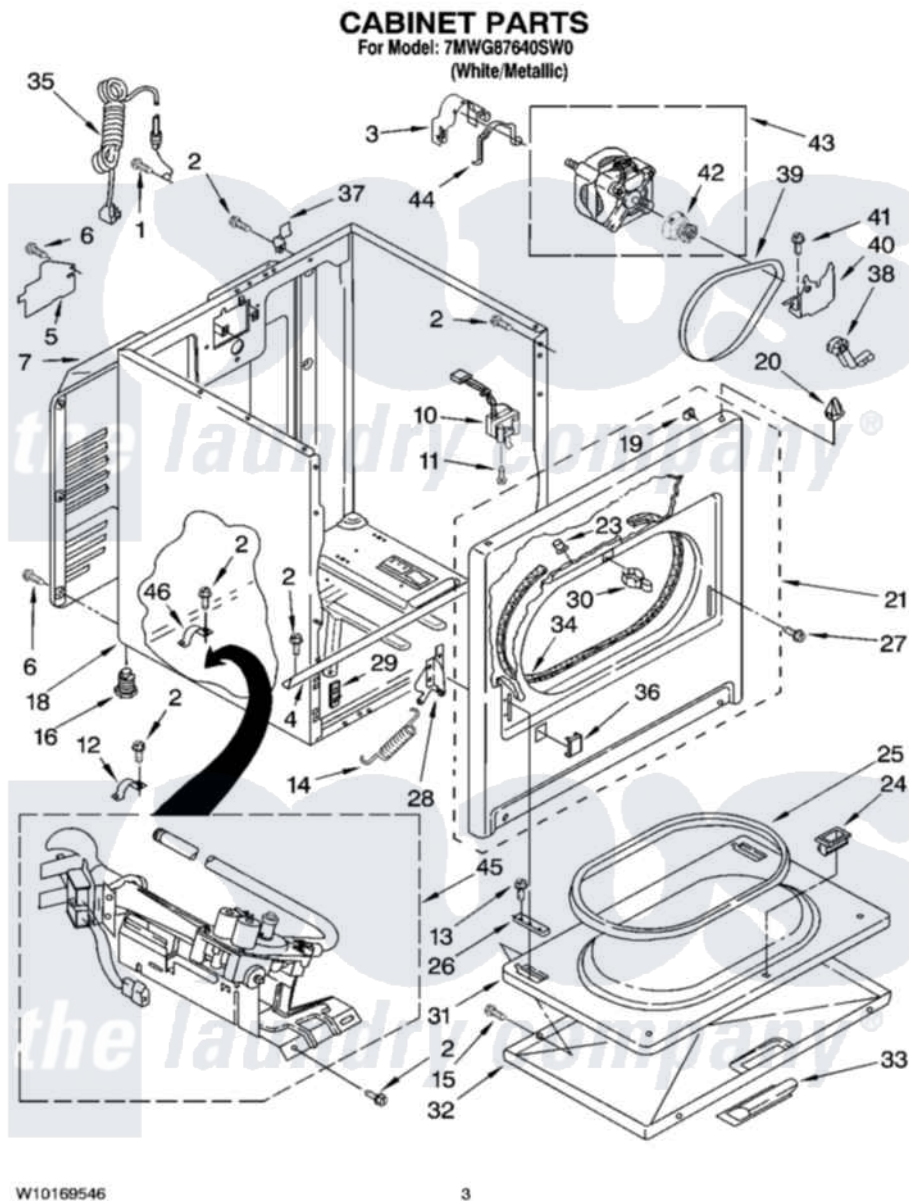

Whirlpool 7MWG87640SW0 02 - CABINET PARTS

Whirlpool Residential Whirlpool 7MWG87640SW0 Dryer Parts Parts Diagram 02 - CABINET PARTS
Click on the part number to view part

Item	Original Part Number	Replaced By	Status	Part Description
1	697776	4331106		Screw, No.10-32 X 7/16
2	343641	681414		Screw, 10AB X 1/2
3	3404162			Clamp, Motor
4	8541400			Bracket, Cabinet
5	3396795			Cover, Terminal Block
6	693995			Screw, Hex Head
7	3396805	280043		Panel-Rear
10	3406107			Door Switch Assembly
11	697773	3395530		Screw
12	3980175			Clamp, Elbow
13	694091			Trim, Side Right Hand
14	W10041960			Spring, Door
15	3357011	308685		Side Trim)
16	3392100	49621		Feet-Leveling
"	279810			Foot-Optional
18	8530603	8533643		Cabinet

19	98234		Clip, U-Bend
20	690363	18776	Lock, Front Top
21	3395197	279740	Panel
23	685203	279220	Clip
24	3389441		Door Catch Assembly
25	3390731		Seal, Door
26	337189		Clip, Hinge
27	342043	486146	Screw
28	8066056		Hinge, Door
"	8066057		Hinge, Door
29	3394083		Clip, Front Panel
30	696144	279570	Latch
31	695737		Door, Rear
32	3393549		Door, Front
33	W10095180		Handle, Door
34	3406129		Seal And Bearing Assembly
35	344020	3401402	Cord, Power
36	3394975		Plug, Front Panel
37	8066217		Hinge, Top
38	691366		Idler And Pulley Assembly
39	W10131364	341241	Belt
40	348780		Base, Motor
41	3400500		Bolt, 3405245 5/16-18 X 3/4
42	8066184		Pulley, Motor
43	8066206	279827	Motor-Drve
44	660658		Clamp, Motor Mounting 343481 685441
45	8318272	W10465748	Burner-Gas
46	341029		Clamp, Pipe Door Spring