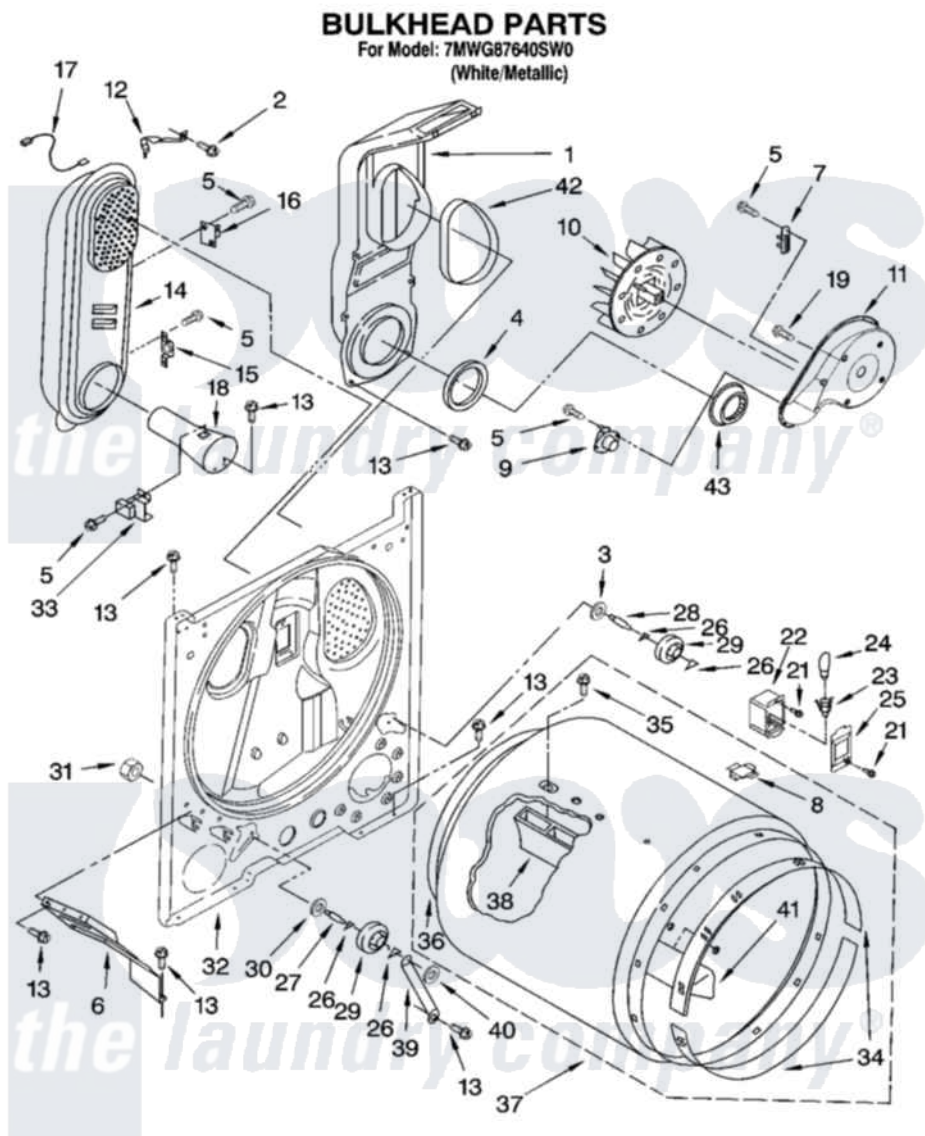

Whirlpool 7MWG87640SW0 03 - BULKHEAD PARTS

W10169546

5

Whirlpool [Residential Whirlpool 7MWG87640SW0 Dryer Parts](#) Parts Diagram 03 - BULKHEAD PARTS
Click on the part number to view part

Item	Original Part Number	Replaced By	Status	Part Description
1	348368			Lint Chute Assembly
2	489463			Screw, 8-18 X 1/16
3	3388703			Washer, Support
4	347139			Seal, Lint Chute
5	90767			Screw, 8A X 3/8 HeX Washer Head Tapping
6	3406022			Bracket, Bulkhead
7	3392519			Thermal Limiter
8	8066086			Plug, Drum Hole
9	3387134			Thermostat, Internal-Bias
10	694089			Wheel, Blower
11	8577230			Housing, Blower
12	8066155			Clip, Heater Box
13	343641	681414		Screw, 10AB X 1/2
14	8530285	279980		Box
15	3403140			Thermostat, High-Limit 205F
16	280010			Kit, Thermal Cut-Off

17	3401707		Jumper, Tco-High Limit
18	8066049		Funnel, Burner Light
19	3390647	488729	Screw
21	487909	488729	Screw
22	3977373		Bracket, Drum Light
23	W10136369		Socket, Drum Light Assembly
24	3406124	22002263	Lamp
25	3402841	8532165	Lens, Drum Light
26	690997		Washer, Thrust
27	3399506	W10359270	Shaft, Drum Roller Threads
28	3399507	W10359269	Shaft, Drum Roller Threads
29	3397590	349241T	Support
30	348197		Washer, Support
31	3359452		Nut, Lock
32	3403493	279798	Bulkhead
33	338906		Radiant, Sensor
34	692526	279441	BeaRng-Rng
35	W10109200		Screw, Baffle Mounting
36	3406130	279857	Seal
37	695587		Drum Assembly
38	692490		Baffle, Drum
39	3976434		Bracket, Support Shaft
40	90296		Nut, Push On
41	3403636		Baffle, Drum
42	339956		Seal, Air Duct To Bulkhead
43	696302		Shield, Exhaust