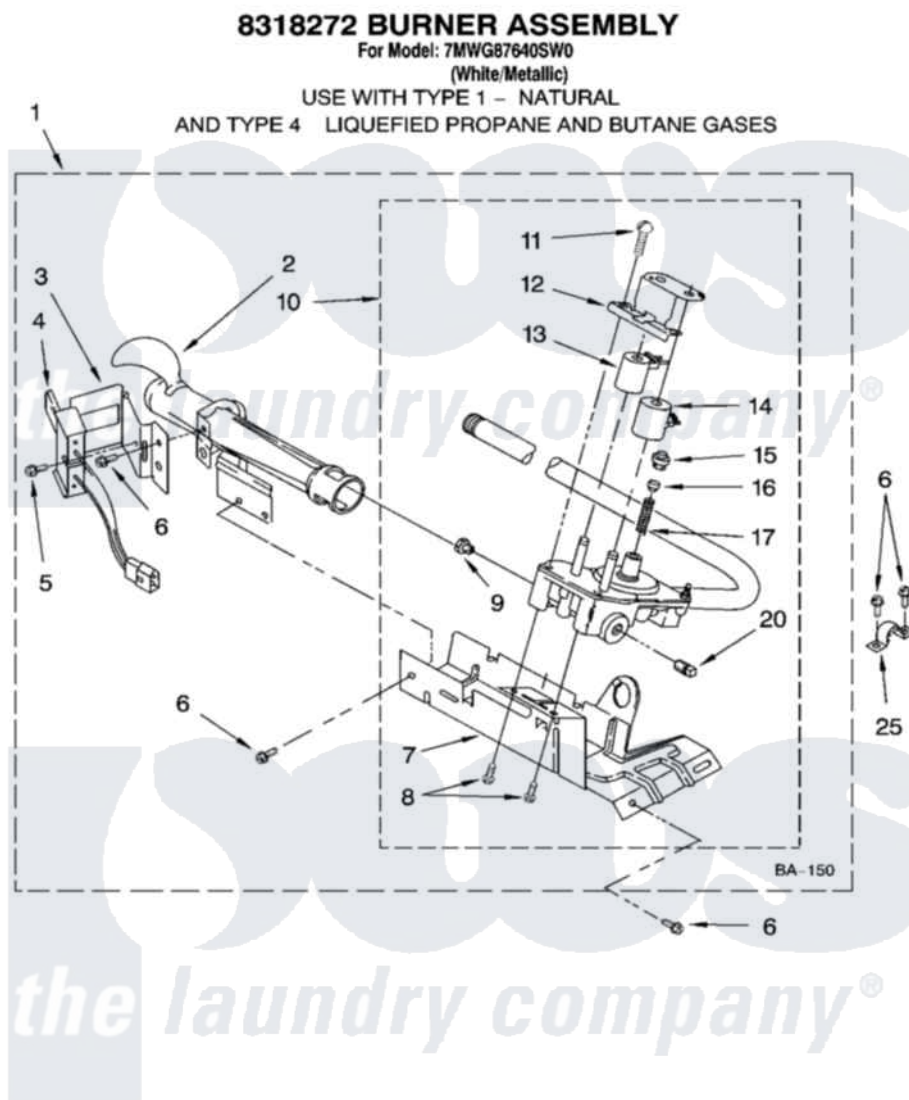

**Whirlpool 7MWG87640SW0 04 - 8318272 BURNER ASSEMBLY,  
OPTIONAL PARTS (NOT INCLUDED)**

W10169546

7

Whirlpool [Residential Whirlpool 7MWG87640SW0 Dryer Parts](#) Parts Diagram 04 - 8318272 BURNER ASSEMBLY,  
OPTIONAL PARTS (NOT INCLUDED)  
[Click on the part number to view part](#)

Item	Original Part Number	Replaced By	Status	Part Description
1	8318272	<a href="#">W10465748</a>		Burner-Gas
2	688617	<a href="#">693140</a>		Burner
3	<a href="#">694298</a>			Bracket, Ignitor
4	686590	<a href="#">279311</a>		Ignitor
5	<a href="#">3393909</a>			Screw, 8-32 X 7/8
6	343641	<a href="#">681414</a>		Screw, 10AB X 1/2
7	693986			Base, Burner
8	<a href="#">3387057</a>			Screw, 10-16 X 1/2 Orifice, Burner
9	<a href="#">234826</a>			Orifice, Burner Type 1
"	<a href="#">229742</a>			Orifice, Burner
"	<a href="#">234868</a>			Orifice, Burner
10	8318277	<a href="#">W10337269</a>		Valve-Gas
11	<a href="#">694421</a>			Screw, Bracket Mounting
12	<a href="#">694538</a>			Bracket, Shunt