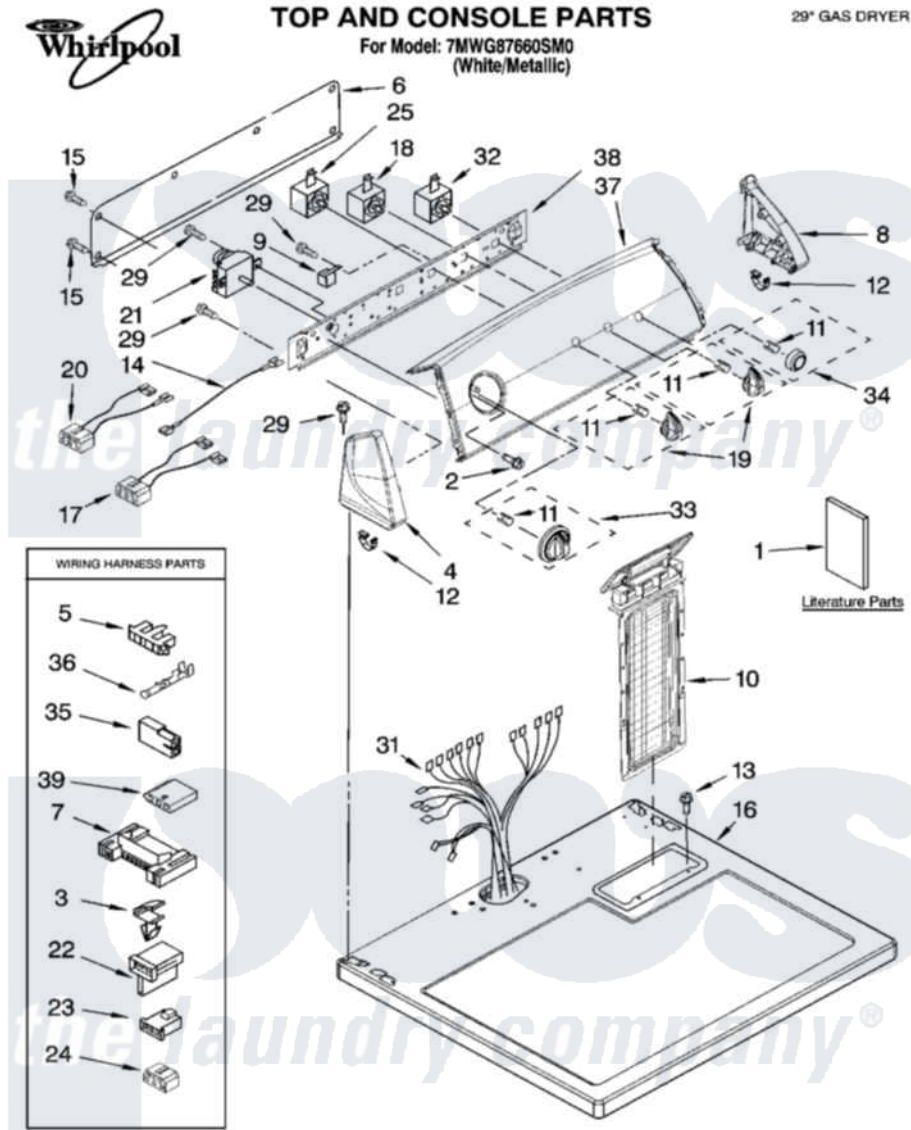

Whirlpool 7MWG87660SM0 01 - TOP AND CONSOLE PARTS

2-07 Litho in U.S.A. (LT)

1

Part No. W10130484 Rev.A.

Whirlpool [Residential Whirlpool 7MWG87660SM0 Dryer Parts](#) Parts Diagram 01 - TOP AND CONSOLE PARTS
 Click on the part number to view part

Item	Original Part Number	Replaced By	Status	Part Description
1	8564241		Not Available	Instructions, Installation
"	8579961		Not Available	Sheet, Cycle Feature
"	8565897		Not Available	Use And Care Guide
"	8576811		Not Available	Wiring Diagram
"	BLANK		Not Available	Following May Be Purchased DO-IT-YOURSELF REPAIR MANUALS
"	677818		Not Available	Manual, Do-It- Yourself Repair (Dryer)
2	8533951	3400859		Screw, Grounding
3	3394427			Clip-Harness
4	8565957			Cap, End
5	3397269			Connector, Timer
6	8274261			Do-It-Yourself Repair Manuals
7	3395683			Receptacle, Multi-Terminal
8	8565954			Cap, End
9	694419			Mini-Buzzer

10	8557857		Screen, Lint
11	8536939		Clip, Knob
12	8312709		Clip-Console
13	688983	487240	Screw, For Mtg. Service Capacitor
14	3401684		Jumper, Wire
15	693995		Screw, Hex Head
16	8559800	8563663	Top
17	3396029	8539893	Wire, Jumper
18	3405156		Switch, Rotary
19	8565944		Knob, Control
20	3397695		Wire, Jumper
21	8299766		Timer Assembly
22	3403499		Connector, 2-Postion
23	3403498		Connector, 3-Position
24	3347243		Block, Disconnect
25	3399639		Switch, Rotary Temperature
29	8533971	90767	Screw, 8A X 3/8 HeX Washer Head Tapping
31	8299879		Harness, Wiring
32	3398095		Switch, Push-To-Start
33	8566061		Timer Knob Assembly
34	8566073		Knob, Push-To-Start
35	717252		Receptacle, Terminal
36	94614		Terminal
37	8566052		Bracket, Console
38	W10112103		Panel, Control
39	3936144		Do-It-Yourself Repair Manuals