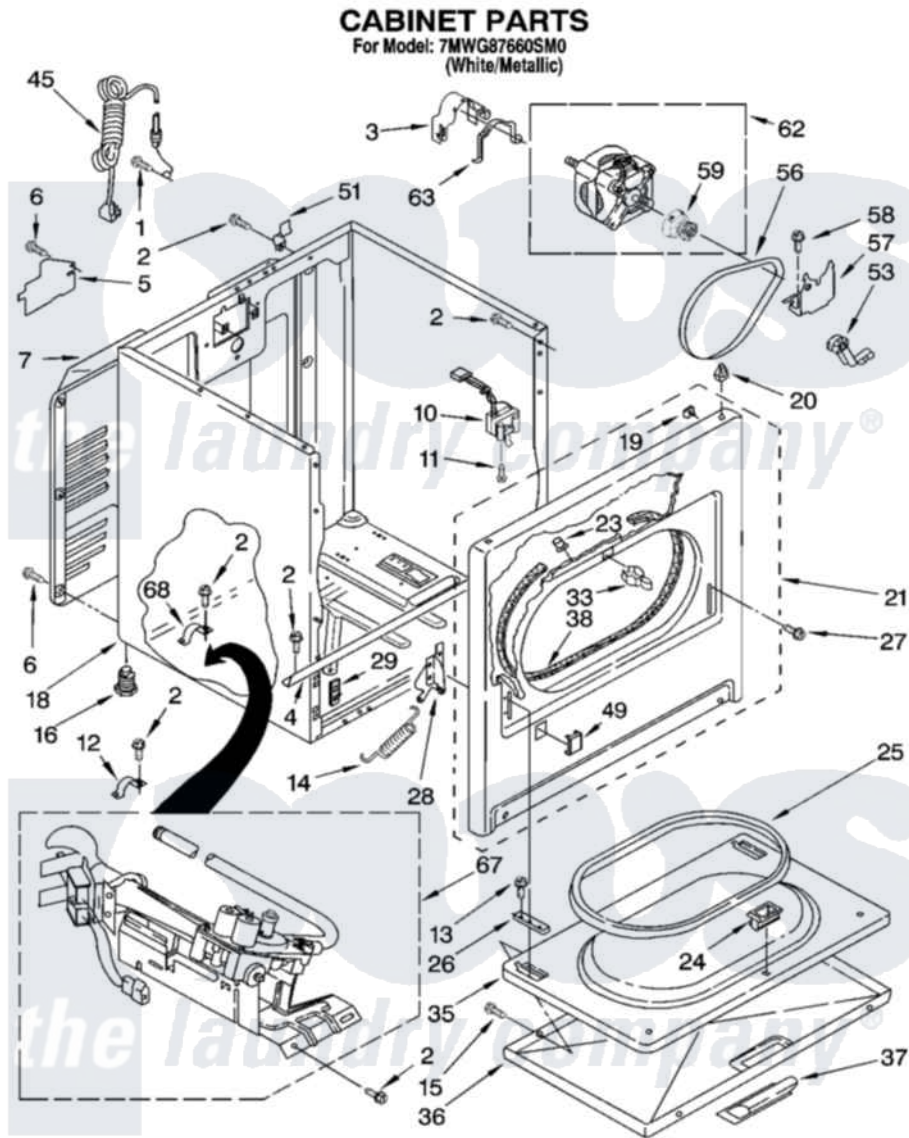

Whirlpool 7MWG87660SM0 02 - CABINET PARTS

W10130484

3

Whirlpool [Residential Whirlpool 7MWG87660SM0 Dryer Parts](#) Parts Diagram 02 - CABINET PARTS
Click on the part number to view part

Item	Original Part Number	Replaced By	Status	Part Description
1	697776	4331106		Screw, No.10-32 X 7/16
2	343641	681414		Screw, 10AB X 1/2
3	3404162			Clamp, Motor
4	8541400			Bracket, Cabinet
5	3396795			Cover, Terminal Block
6	693995			Screw, Hex Head
7	3396805	280043		Panel-Rear
10	3406107			Door Switch Assembly
11	697773	3395530		Screw
12	3980175			Clamp, Elbow
13	694091			Trim, Side Right Hand
14	W10041960			Spring, Door
15	3357011	308685		Side Trim)
16	3392100	49621		Feet-Leveling
"	279810			Foot-Optional
18	8530603	8533643		Cabinet

19	98234		Clip, U-Bend
20	690363	18776	Lock, Front Top
21	3395197	279740	Panel
23	685203	279220	Clip
24	3389441		Door Catch Assembly
25	3390731		Seal, Door
26	337189		Clip, Hinge
27	342043	486146	Screw
28	8066056		Hinge, Door
"	8066057		Hinge, Door
29	3394083		Clip, Front Panel
33	696144	279570	Latch
35	695737		Door, Rear
36	3393549		Door, Front
37	W10095180		Handle, Door
38	3406129		Seal And Bearing Assembly
45	344020	3401402	Cord, Power
49	3394975		Plug, Front Panel
51	8066217		Hinge, Top
53	691366		Idler And Pulley Assembly
56	8066065	341241	Belt
57	348780		Base, Motor
58	3400500		Bolt, 3405245 5/16-18 X 3/4
59	8066184		Pulley, Motor
62	8066206	279827	Motor-Drve
63	660658		Clamp, Motor Mounting 343481 685441
67	8318272	W10465748	Burner-Gas
68	341029		Clamp, Pipe Door Spring