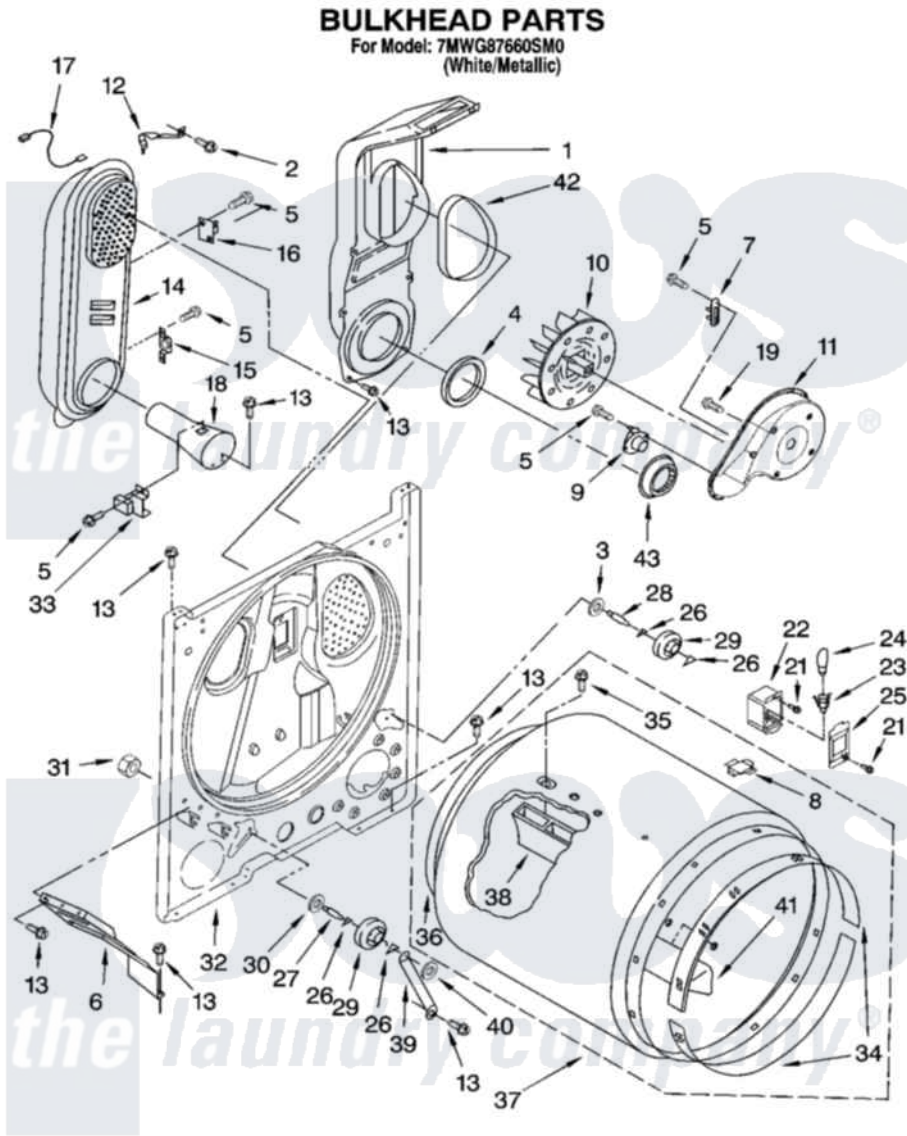

Whirlpool 7MWG87660SM0 03 - BULKHEAD PARTS

W10130484

5

Whirlpool [Residential Whirlpool 7MWG87660SM0 Dryer Parts](#) Parts Diagram 03 - BULKHEAD PARTS
Click on the part number to view part

Item	Original Part Number	Replaced By	Status	Part Description
1	348368			Lint Chute Assembly
2	489463			Screw, 8-18 X 1/16
3	3388703			Washer, Support
4	347139			Seal, Lint Chute
5	90767			Screw, 8A X 3/8 HeX Washer Head Tapping
6	3406022			Bracket, Bulkhead
7	3392519			Thermal Limiter
8	8066086			Plug, Drum Hole
9	3387134			Thermostat, Internal-Bias
10	694089			Wheel, Blower
11	8577230			Housing, Blower
12	8066155			Clip, Heater Box
13	343641	681414		Screw, 10AB X 1/2
14	8530285	279980		Box
15	3403140			Thermostat, High-Limit 205F
16	280010			Kit, Thermal Cut-Off

17	3401707		Jumper, Tco-High Limit
18	8066049		Funnel, Burner Light
19	3390647	488729	Screw
21	487909	488729	Screw
22	3977373		Bracket, Drum Light
23	3403634	W10136369	Socket, Drum Light Assembly
24	3406124	22002263	Lamp
25	3402841	8532165	Lens, Drum Light
26	690997		Washer, Thrust
27	3399506	W10359270	Shaft, Drum Roller Threads
28	3399507	W10359269	Shaft, Drum Roller Threads
29	3397590	349241T	Support
30	348197		Washer, Support
31	3359452		Nut, Lock
32	3403493	279798	Bulkhead
33	338906		Radiant, Sensor
34	692526	279441	BeaRng-Rng
35	W10109200		Screw, Baffle Mounting
36	3406130	279857	Seal
37	695587		Drum Assembly
38	692490		Baffle, Drum
39	3976434		Bracket, Support Shaft
40	90296		Nut, Push On
41	3403636		Baffle, Drum
42	339956		Seal, Air Duct To Bulkhead
43	696302		Shield, Exhaust