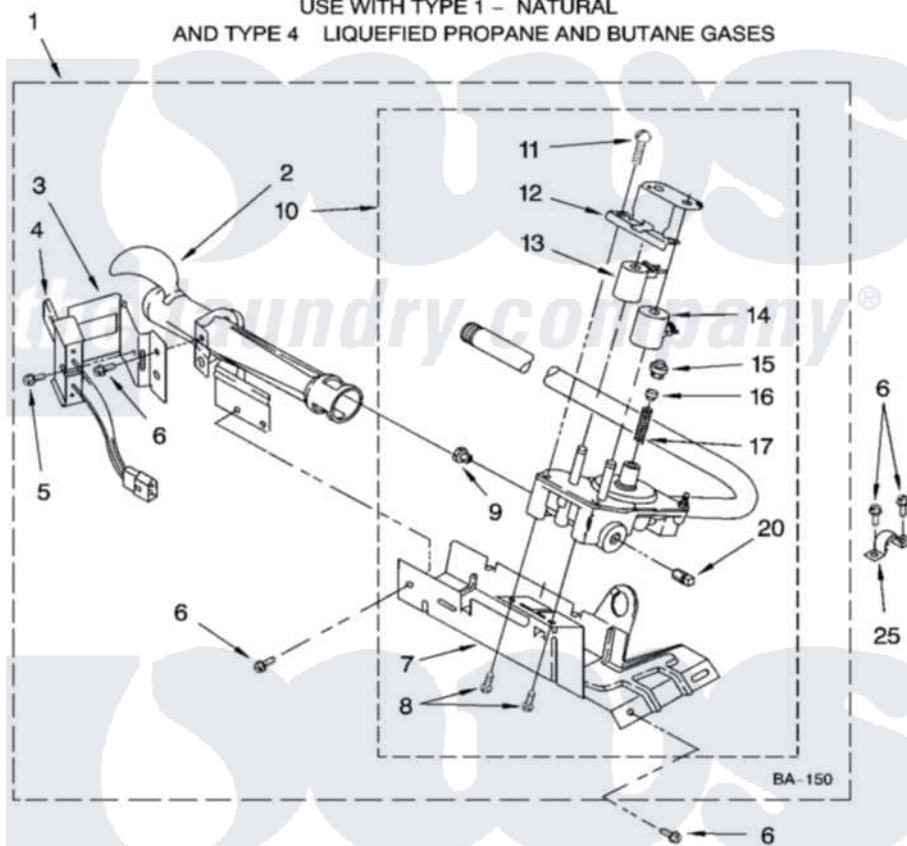

**Whirlpool 7MWG87660SM0 04 - 8318272 BURNER ASSEMBLY,  
OPTIONAL PARTS (NOT INCLUDED)**

**8318272 BURNER ASSEMBLY**

For Model: 7MWG87660SM0  
(White/Metallic)

USE WITH TYPE 1 - NATURAL  
AND TYPE 4 LIQUEFIED PROPANE AND BUTANE GASES

W10130484

7

Whirlpool [Residential Whirlpool 7MWG87660SM0 Dryer Parts](#) Parts Diagram 04 - 8318272 BURNER ASSEMBLY,  
OPTIONAL PARTS (NOT INCLUDED)  
[Click on the part number to view part](#)

Item	Original Part Number	Replaced By	Status	Part Description
1	8318272	<a href="#">W10465748</a>		Burner-Gas
2	688617	<a href="#">693140</a>		Burner
3	<a href="#">694298</a>			Bracket, Ignitor
4	686590	<a href="#">279311</a>		Ignitor
5	<a href="#">3393909</a>			Screw, 8-32 X 7/8
6	343641	<a href="#">681414</a>		Screw, 10AB X 1/2
7	693986			Base, Burner
8	<a href="#">3387057</a>			Screw, 10-16 X 1/2 Orifice, Burner
9	<a href="#">234826</a>			Orifice, Burner Type 1
"	<a href="#">229742</a>			Orifice, Burner
"	<a href="#">234868</a>			Orifice, Burner
10	8318277	<a href="#">W10337269</a>		Valve-Gas
11	<a href="#">694421</a>			Screw, Bracket Mounting
12	<a href="#">694538</a>			Bracket, Shunt