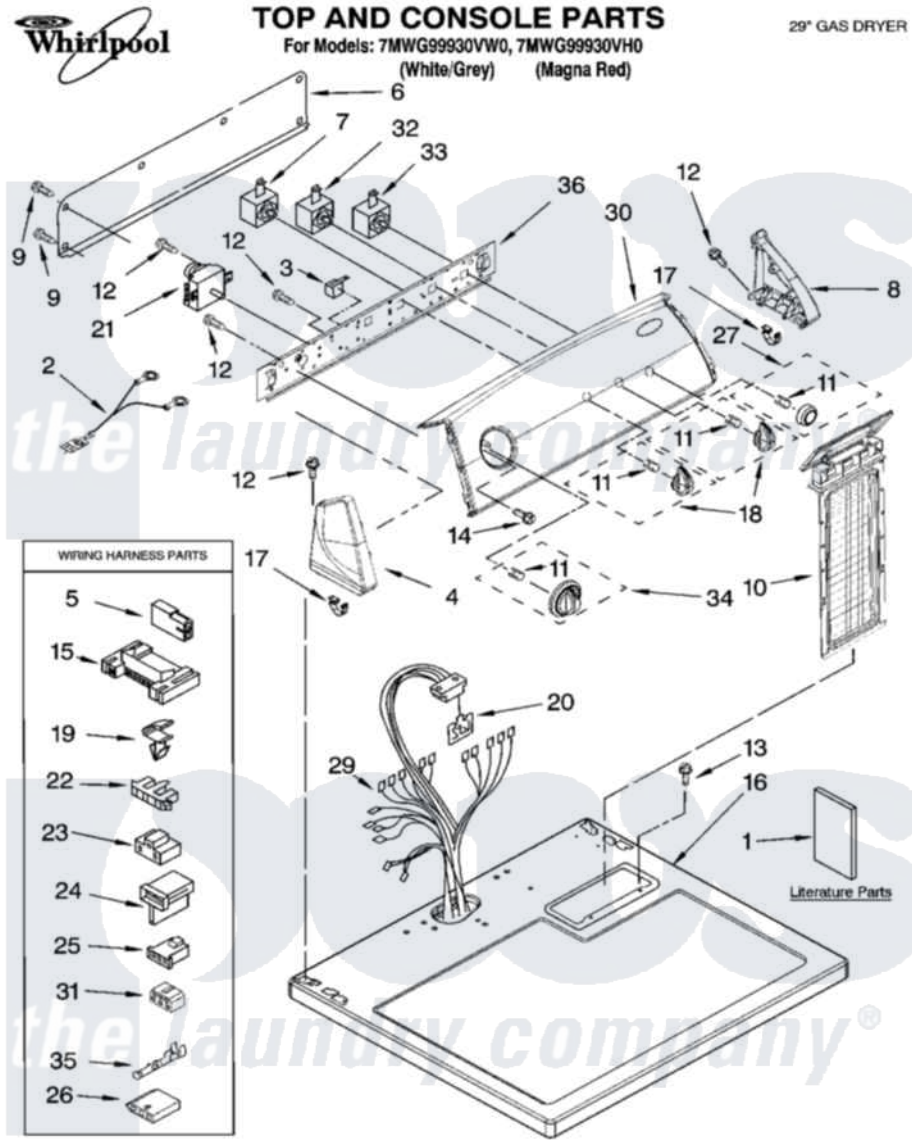

# Whirlpool 7MWG99930VH0 01 - TOP AND CONSOLE PARTS

12-08 Litho in U.S.A. (MP) (psw)

1

Part No. W10245581 Rev. A

Whirlpool [Residential Whirlpool 7MWG99930VH0 Dryer Parts](#) Parts Diagram 01 - TOP AND CONSOLE PARTS  
 Click on the part number to view part

11	<a href="#">8536939</a>		Clip, Knob
12	8533971	<a href="#">90767</a>	Screw, 8A X 3/8 HeX Washer Head Tapping
13	688983	<a href="#">487240</a>	Screw, For Mtg. Service Capacitor
14	8533951	<a href="#">3400859</a>	Screw, Grounding
15	<a href="#">3395683</a>		Receptacle, Multi-Terminal
16	8559800	<a href="#">8563663</a>	Top
"	<a href="#">W10214597</a>		Top
17	<a href="#">8312709</a>		Clip-Console
18	<a href="#">W10034380</a>		Knob, Control
19	<a href="#">3394427</a>		Clip-Harness
20	<a href="#">8558178</a>		Control, Electronic
21	<a href="#">3406725</a>		Timer Assembly
22	<a href="#">3397269</a>		Connector, Timer
23	<a href="#">3401144</a>		Connector
24	<a href="#">3403499</a>		Connector, 2-Postion
25	<a href="#">3403498</a>		Connector, 3-Position
26	<a href="#">3936144</a>		Do-It-Yourself Repair Manuals
27	<a href="#">W10034770</a>		Knob, Push-To-Start
29	<a href="#">8299891</a>		Harness, Wiring
30	<a href="#">W10209019</a>		Panel, Control
31	<a href="#">3347243</a>		Block, Disconnect
32	<a href="#">3405154</a>		Switch Rotary
33	<a href="#">3398094</a>		Switch, Push To Start
34	<a href="#">W10034750</a>		Timer Knob Assembly
35	<a href="#">94614</a>		Terminal
36	<a href="#">8566052</a>		Bracket, Console