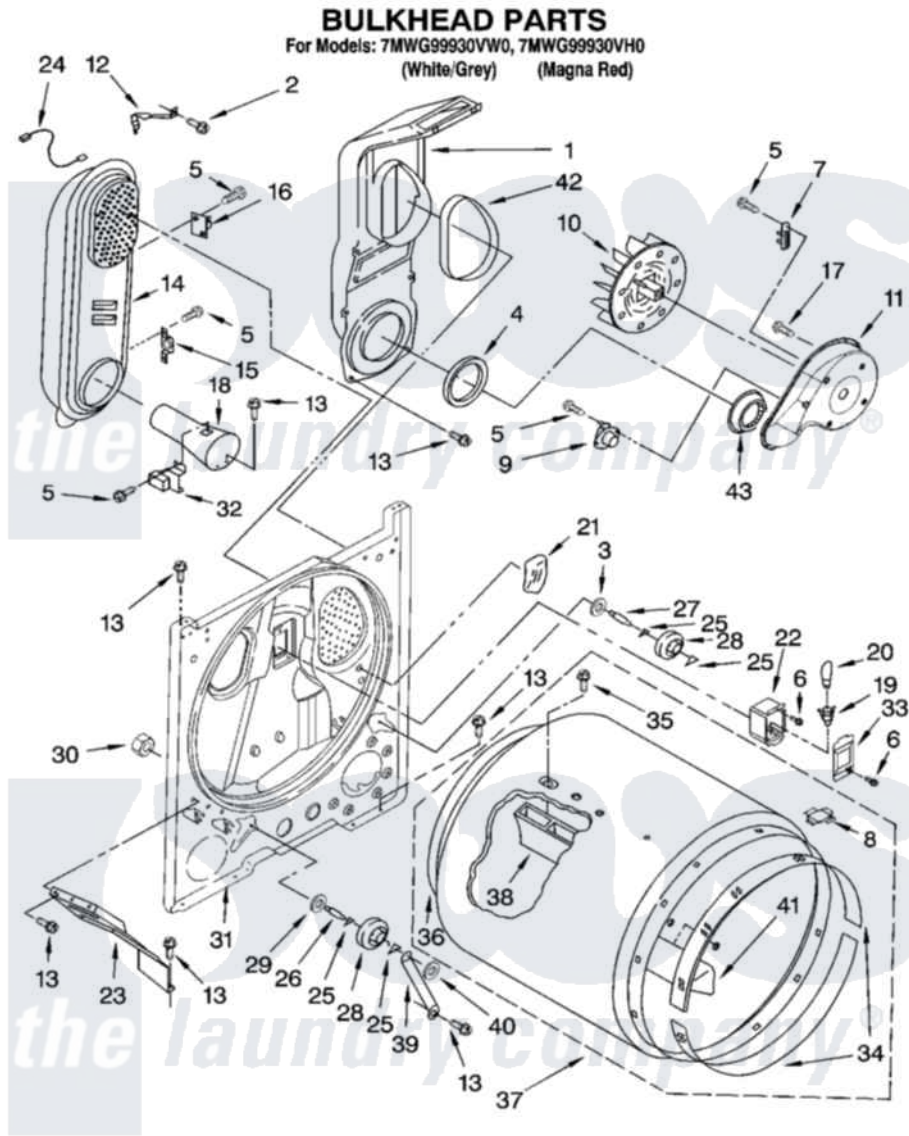

Whirlpool 7MWG99930VH0 03 - BULKHEAD PARTS

W10245581

5

Whirlpool Residential Whirlpool 7MWG99930VH0 Dryer Parts Parts Diagram 03 - BULKHEAD PARTS
Click on the part number to view part

Item	Original Part Number	Replaced By	Status	Part Description
1	348368			Lint Chute Assembly
2	489463			Screw, 8-18 X 1/16
3	3388703			Washer, Support
4	347139			Seal, Lint Chute
5	90767			Screw, 8A X 3/8 HeX Washer Head Tapping
6	487909	488729		Screw
7	3392519			Thermal Limiter
8	8066086			Plug, Drum Hole
9	8318268			Thermostat, Internal-Bias
10	694089			Wheel, Blower
11	8577230			Housing, Blower
12	3398161			CLIP
13	343641	681414		Screw, 10AB X 1/2
14	8530285	279980		Box
15	3403140			Thermostat, High-Limit 205F
16	280010			Kit, Thermal Cut-Off

17	3390647	488729	Screw
18	8066049		Funnel, Burner Light
19	W10136369		Socket, Drum Light Assembly
20	3406124	22002263	Lamp
21	3976479	279366	Electrode
22	3977373		Bracket, Drum Light
23	3406022		Bracket, Bulkhead
24	3401707		Jumper, Tco-High Limit
25	690997		Washer, Thrust
26	3399506	W10359270	Shaft, Drum Roller Threads
27	3399507	W10359269	Shaft, Drum Roller Threads
28	3397590	349241T	Support
29	348197		Washer, Support
30	3359452		Nut, Lock
31	3403414		Bulkhead
32	338906		Radiant, Sensor
33	3402841	8532165	Lens, Drum Light
34	692526	279441	BeaRng-Rng
35	W10219342		Screw, Baffle Mounting
36	3406130	279857	Seal
37	695587		Drum Assembly
38	692490		Baffle, Drum
39	3976434		Bracket, Support Shaft
40	90296		Nut, Push On
41	3403636		Baffle, Drum
42	339956		Seal, Air Duct To Bulkhead
43	696302		Shield, Exhaust