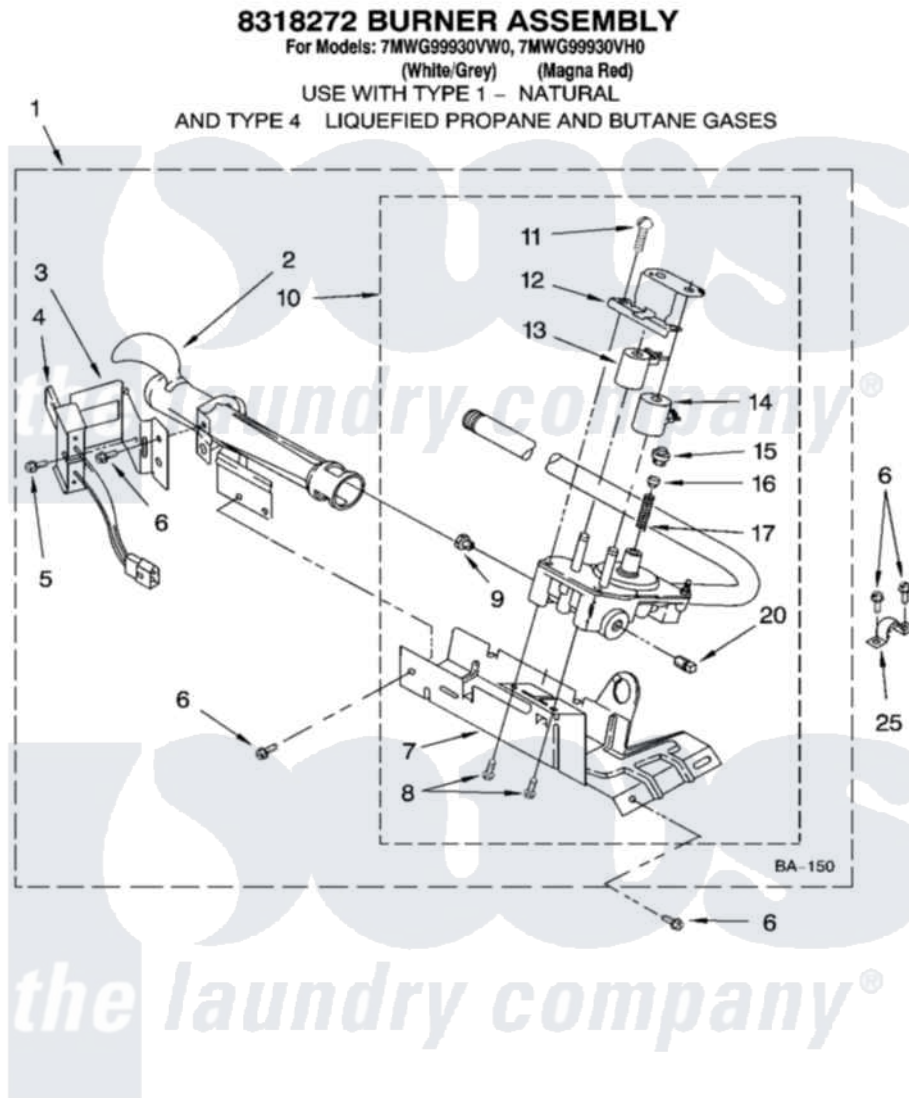

**Whirlpool 7MWG99930VH0 04 - 8318272 BURNER ASSEMBLY, OPTIONAL PARTS (NOT INCLUDED)**

W10245581

7

Whirlpool [Residential Whirlpool 7MWG99930VH0 Dryer Parts](#) Parts Diagram 04 - 8318272 BURNER ASSEMBLY, OPTIONAL PARTS (NOT INCLUDED).  
 Click on the part number to view part

Item	Original Part Number	Replaced By	Status	Part Description
1	8318272	<a href="#">W10465748</a>		Burner-Gas
2	688617	<a href="#">693140</a>		Burner
3	<a href="#">694298</a>			Bracket, Ignitor
4	686590	<a href="#">279311</a>		Ignitor
5	<a href="#">3393909</a>			Screw, 8-32 X 7/8
6	343641	<a href="#">681414</a>		Screw, 10AB X 1/2
7	693986			Base, Burner
8	<a href="#">3387057</a>			Screw, 10-16 X 1/2 Orifice, Burner
9	<a href="#">234826</a>			Orifice, Burner Type 1
"	<a href="#">229742</a>			Orifice, Burner
"	<a href="#">234868</a>			Orifice, Burner
10	8318277	<a href="#">W10337269</a>		Valve-Gas
11	<a href="#">694421</a>			Screw, Bracket Mounting
12	<a href="#">694538</a>			Bracket, Shunt