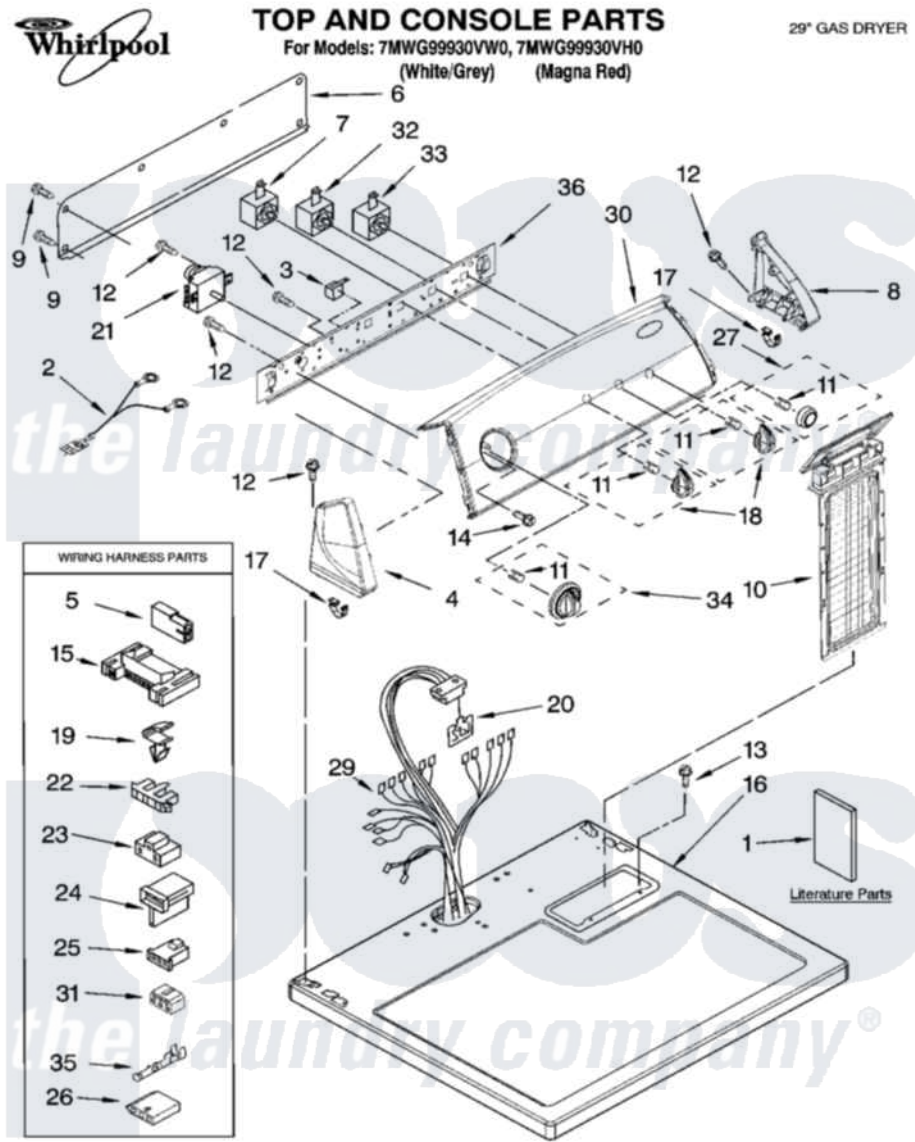

Whirlpool 7MWG99930VW0 01 - TOP AND CONSOLE PARTS

12-08 Litho in U.S.A. (MP) (psw)

1

Part No. W10245581 Rev. A

Whirlpool Residential Whirlpool 7MWG99930VW0 Dryer Parts Parts Diagram 01 - TOP AND CONSOLE PARTS
 Click on the part number to view part

Item	Original Part Number	Replaced By	Status	Part Description
1	W10217871		Not Available	Instructions, Installation
"	8565897		Not Available	Use And Care Guide
"	8299791		Not Available	Wiring Diagram
"	W10213650		Not Available	Sheet, Cycle Feature A76
2	3401668			Wire, Jumper
3	3398093			Buzzer, Adjustable
4	8566035	8565957		Cap, End
"	W10205959			Cap, End
5	717252			Receptacle, Terminal
6	8274261			Do-It-Yourself Repair Manuals
7	3405155			Switch, Temperature
8	8566032	8565954		Cap, End
"	W10205953			Cap, End
9	693995			Screw, Hex Head
10	8557857			Screen, Lint
"	W10205825			Screen, Lint

11	8536939		Clip, Knob
12	8533971	90767	Screw, 8A X 3/8 HeX Washer Head Tapping
13	688983	487240	Screw, For Mtg. Service Capacitor
14	8533951	3400859	Screw, Grounding
15	3395683		Receptacle, Multi-Terminal
16	8559800	8563663	Top
"	W10214597		Top
17	8312709		Clip-Console
18	W10034380		Knob, Control
19	3394427		Clip-Harness
20	8558178		Control, Electronic
21	3406725		Timer Assembly
22	3397269		Connector, Timer
23	3401144		Connector
24	3403499		Connector, 2-Postion
25	3403498		Connector, 3-Position
26	3936144		Do-It-Yourself Repair Manuals
27	W10034770		Knob, Push-To-Start
29	8299891		Harness, Wiring
30	W10209019		Panel, Control
31	3347243		Block, Disconnect
32	3405154		Switch Rotary
33	3398094		Switch, Push To Start
34	W10034750		Timer Knob Assembly
35	94614		Terminal
36	8566052		Bracket, Console