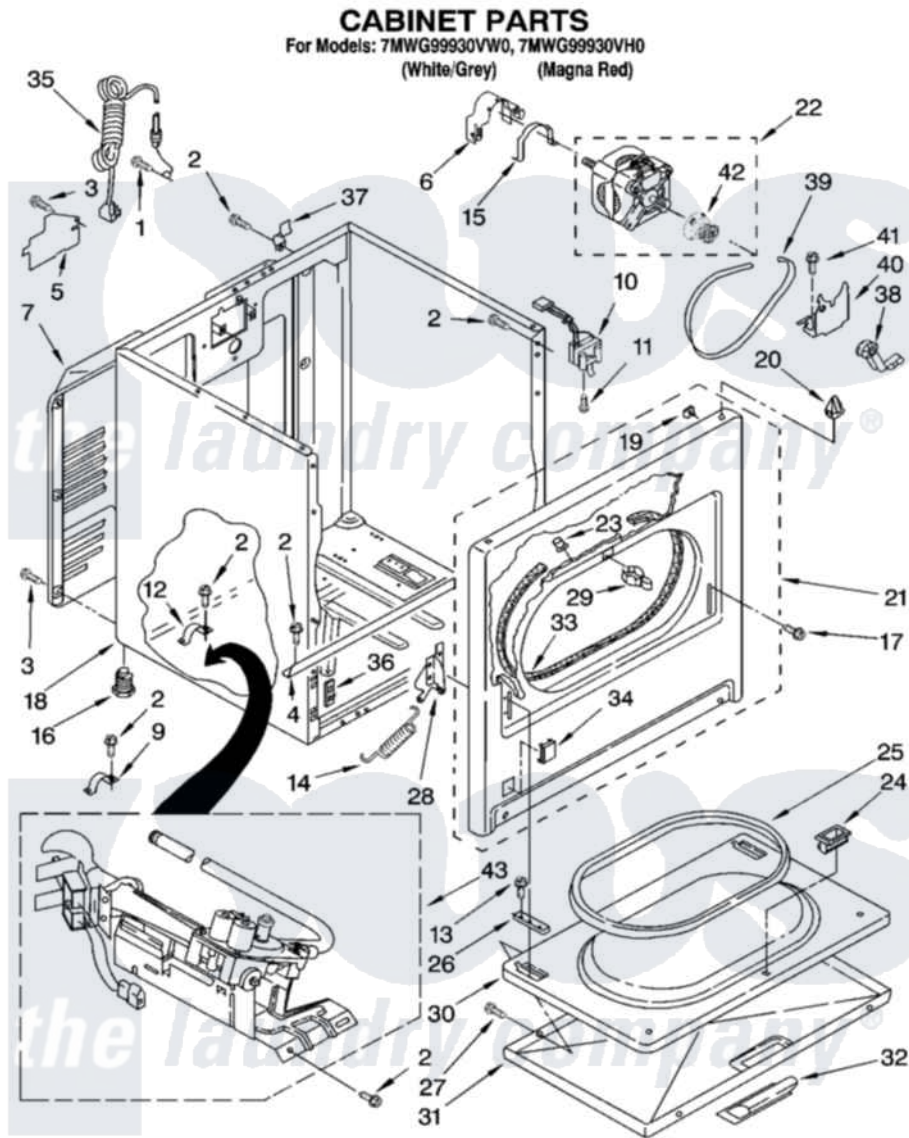

# Whirlpool 7MWG99930VW0 02 - CABINET PARTS

W10245581

3

Whirlpool Residential Whirlpool 7MWG99930VW0 Dryer Parts Parts Diagram 02 - CABINET PARTS  
Click on the part number to view part

Item	Original Part Number	Replaced By	Status	Part Description
1	697776	<a href="#">4331106</a>		Screw, No.10-32 X 7/16
2	343641	<a href="#">681414</a>		Screw, 10AB X 1/2
3	<a href="#">693995</a>			Screw, Hex Head
4	<a href="#">8541400</a>			Bracket, Cabinet
5	<a href="#">3396795</a>			Cover, Terminal Block
6	<a href="#">3404162</a>			Clamp, Motor
7	3396805	<a href="#">280043</a>		Panel-Rear
9	<a href="#">3980175</a>			Clamp, Elbow
10	<a href="#">3406107</a>			Door Switch Assembly
11	697773	<a href="#">3395530</a>		Screw
12	<a href="#">341029</a>			Clamp, Pipe Door Spring
13	3357011	<a href="#">308685</a>		Side Trim )
14	<a href="#">W10041960</a>			Spring, Door
15	<a href="#">W10121316</a>			Plug, Multivent
16	3392100	<a href="#">49621</a>		Feet-Leveling
"	<a href="#">279810</a>			Foot-Optional