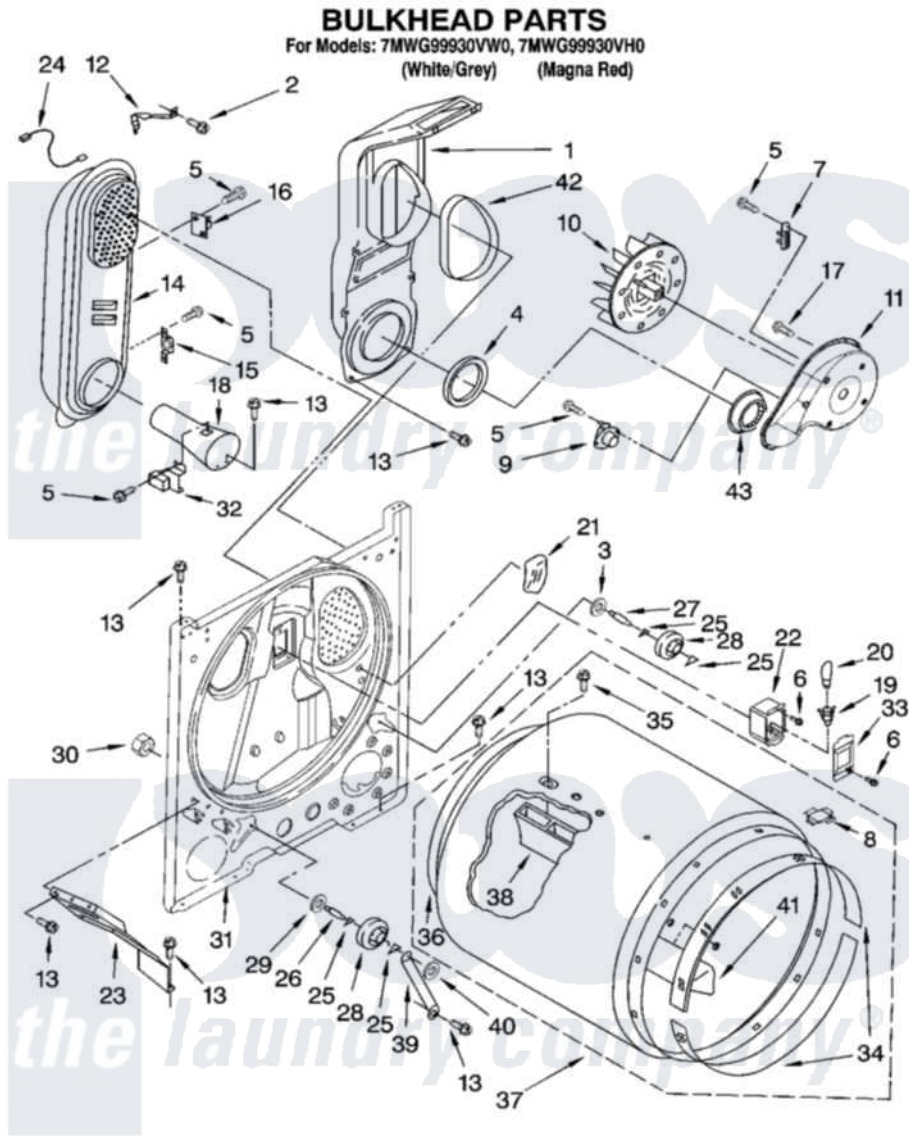

Whirlpool 7MWG99930VW0 03 - BULKHEAD PARTS

W10245581

5

Whirlpool [Residential Whirlpool 7MWG99930VW0 Dryer Parts](#) Parts Diagram 03 - BULKHEAD PARTS
Click on the part number to view part

Item	Original Part Number	Replaced By	Status	Part Description
1	348368			Lint Chute Assembly
2	489463			Screw, 8-18 X 1/16
3	3388703			Washer, Support
4	347139			Seal, Lint Chute
5	90767			Screw, 8A X 3/8 HeX Washer Head Tapping
6	487909	488729		Screw
7	3392519			Thermal Limiter
8	8066086			Plug, Drum Hole
9	8318268			Thermostat, Internal-Bias
10	694089			Wheel, Blower
11	8577230			Housing, Blower
12	3398161			CLIP
13	343641	681414		Screw, 10AB X 1/2
14	8530285	279980		Box
15	3403140			Thermostat, High-Limit 205F
16	280010			Kit, Thermal Cut-Off

17	3390647	488729	Screw
18	8066049		Funnel, Burner Light
19	W10136369		Socket, Drum Light Assembly
20	3406124	22002263	Lamp
21	3976479	279366	Electrode
22	3977373		Bracket, Drum Light
23	3406022		Bracket, Bulkhead
24	3401707		Jumper, Tco-High Limit
25	690997		Washer, Thrust
26	3399506	W10359270	Shaft, Drum Roller Threads
27	3399507	W10359269	Shaft, Drum Roller Threads
28	3397590	349241T	Support
29	348197		Washer, Support
30	3359452		Nut, Lock
31	3403414		Bulkhead
32	338906		Radiant, Sensor
33	3402841	8532165	Lens, Drum Light
34	692526	279441	BeaRng-Rng
35	W10219342		Screw, Baffle Mounting
36	3406130	279857	Seal
37	695587		Drum Assembly
38	692490		Baffle, Drum
39	3976434		Bracket, Support Shaft
40	90296		Nut, Push On
41	3403636		Baffle, Drum
42	339956		Seal, Air Duct To Bulkhead
43	696302		Shield, Exhaust