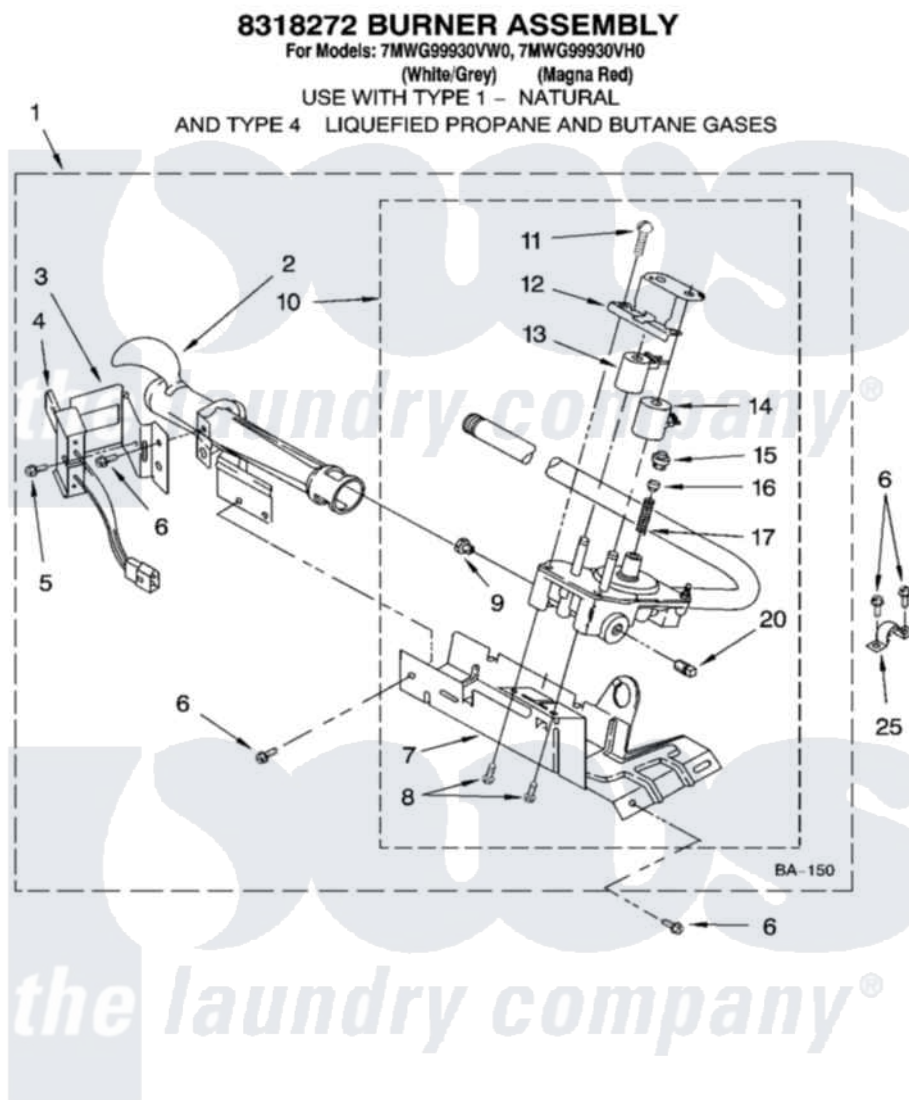

**Whirlpool 7MWG99930VW0 04 - 8318272 BURNER ASSEMBLY,
OPTIONAL PARTS (NOT INCLUDED)**

W10245581

7

Whirlpool [Residential Whirlpool 7MWG99930VW0 Dryer Parts](#) Parts Diagram 04 - 8318272 BURNER ASSEMBLY,
 OPTIONAL PARTS (NOT INCLUDED)
 Click on the part number to view part

Item	Original Part Number	Replaced By	Status	Part Description
1	8318272	W10465748		Burner-Gas
2	688617	693140		Burner
3	694298			Bracket, Ignitor
4	686590	279311		Ignitor
5	3393909			Screw, 8-32 X 7/8
6	343641	681414		Screw, 10AB X 1/2
7	693986			Base, Burner
8	3387057			Screw, 10-16 X 1/2 Orifice, Burner
9	234826			Orifice, Burner Type 1
"	229742			Orifice, Burner
"	234868			Orifice, Burner
10	8318277	W10337269		Valve-Gas
11	694421			Screw, Bracket Mounting
12	694538			Bracket, Shunt