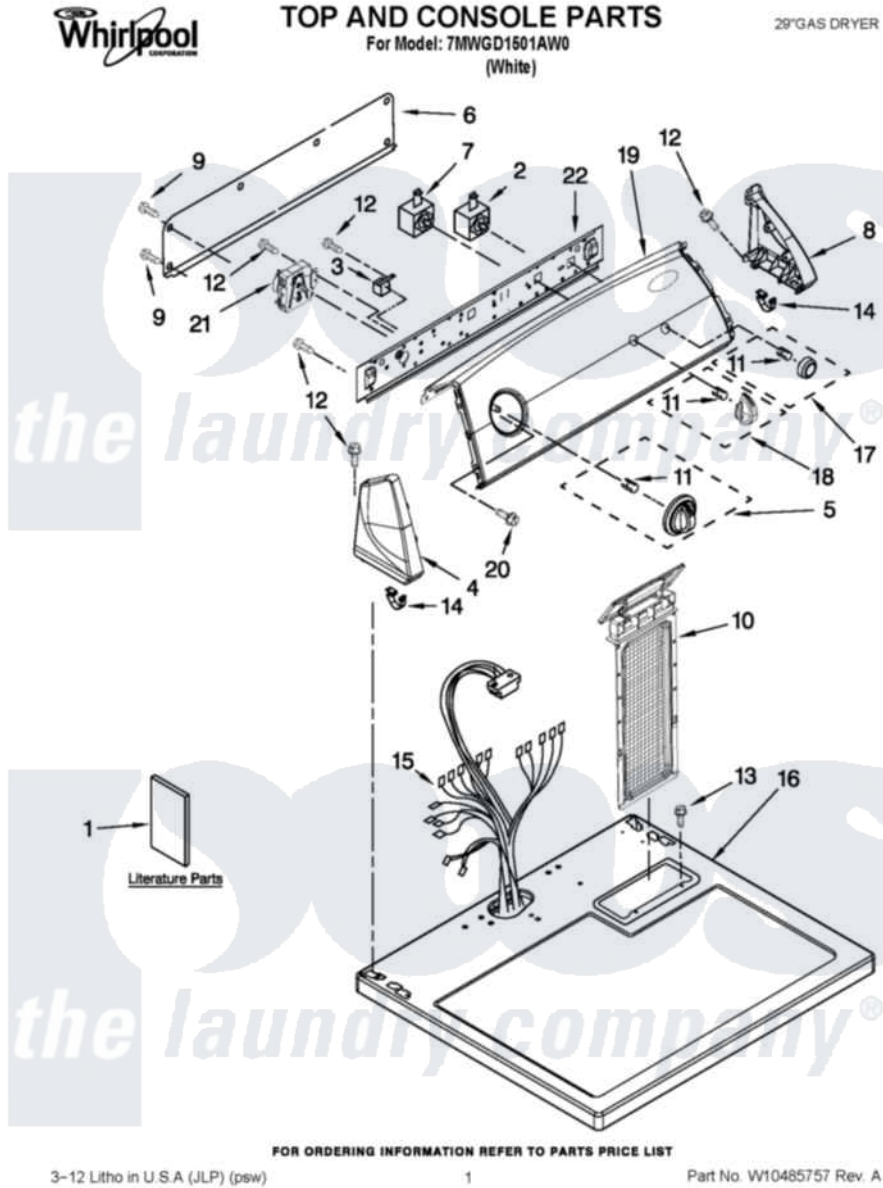

# Whirlpool 7MWGD1501AW0 01 - TOP AND CONSOLE PARTS

Whirlpool Residential Whirlpool 7MWGD1501AW0 Dryer Parts Parts Diagram 01 - TOP AND CONSOLE PARTS  
 Click on the part number to view part

Item	Original Part Number	Replaced By	Status	Part Description
1	W10329763		Not Available	INSTRUCTIONS, INSTALLATION
"	W10470333		Not Available	USE & CARE GUIDE
"	8576796		Not Available	WIRING DIAGRAM
2	<a href="#">3977456</a>			Switch, Push-To-Start
3	<a href="#">694419</a>			Mini-Buzzer
4	8566035	<a href="#">8565957</a>		Cap, End
5	<a href="#">W10034750</a>			Timer Knob Assembly
6	<a href="#">W10103406</a>			Panel, Rear Console
7	<a href="#">3405152</a>			Switch, Wrinkle Shield
8	8566032	<a href="#">8565954</a>		Cap, End
9	<a href="#">693995</a>			Screw, Hex Head
10	<a href="#">8557857</a>			Screen, Lint
11	<a href="#">8536939</a>			Clip, Knob
12	3348629	<a href="#">90767</a>		Screw, 8A X 3/8 HeX Washer Head Tapping
13	688082	<a href="#">487240</a>		Screw, For Mtg. Service

13	<a href="#">000903</a>	<a href="#">407440</a>	Capacitor
14	<a href="#">8312709</a>		Clip-Console
15	<a href="#">8299876</a>		Harness, Wiring
16	8559800	<a href="#">8563663</a>	Top
17	<a href="#">W10034770</a>		Knob, Push-To-Start
18	<a href="#">W10034380</a>		Knob, Control
19	<a href="#">W10466822</a>		Panel, Control
20	<a href="#">3390631</a>		Screw, 10-16 X 3/8
21	<a href="#">3977678</a>		Timer Assembly
22	<a href="#">8566052</a>		Bracket, Console