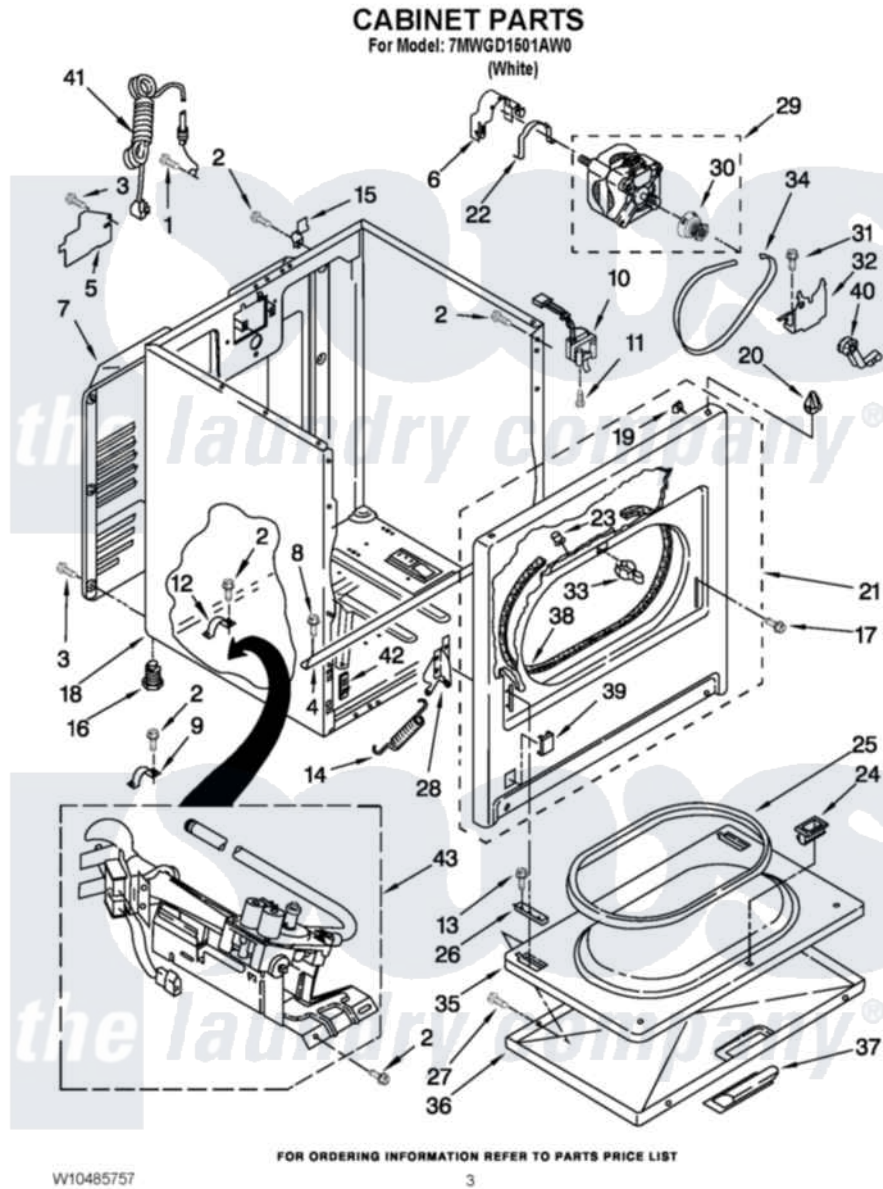

Whirlpool 7MWGD1501AW0 02 - CABINET PARTS

Whirlpool Residential Whirlpool 7MWGD1501AW0 Dryer Parts Parts Diagram 02 - CABINET PARTS
Click on the part number to view part

Item	Original Part Number	Replaced By	Status	Part Description
1	8533974	4331106		Screw, No.10-32 X 7/16
2	343641	681414		Screw, 10AB X 1/2
3	693995			Screw, Hex Head
4	W10236073			Bracket, Cabinet
5	3396795			Cover, Terminal Block
6	3404162			Clamp, Motor
7	3396805	280043		Panel-Rear
8	3390647	488729		Screw
9	3980175			Clamp, Elbow
10	3406109	3406107		Door Switch Assembly
11	697773	3395530		Screw
12	341029			Clamp, Pipe Door Spring
13	3357011	308685		Side Trim)
14	W10041960			Spring, Door
15	8066217			Hinge, Top
16	3392100	49621		Feet-Leveling

NI	279810		Foot-Optional
17	342043	486146	Screw
18	8530603	8533643	Cabinet
19	98234		Clip, U-Bend
20	8066092		Lock, Front Top
21	3395197	279740	Panel
22	W10121316		Plug, Multivent
23	685203	279220	Clip
24	3389441		Door Catch Assembly
25	3390731		Seal, Door
26	337189		Clip, Hinge
27	342055	488627	Screw
28	8066056		Hinge, Door
"	8066057		Hinge, Door
29	W10396032	279827	Motor-Drive
30	8066184		Pulley, Motor
31	3400500		Bolt, 3405245 5/16-18 X 3/4
32	348780		Base, Motor
33	696144	279570	Latch
34	W10131364	341241	Belt
35	695737		Door, Rear
36	3393549		Door, Front
37	W10095180		Handle, Door
38	3406129		Seal And Bearing Assembly
39	8564457		Plug, Front Panel
40	691366		Idler And Pulley Assembly
41	W10440460		Cord, Power
42	3394083		Clip, Front Panel
43	W10336852	W10465748	Burner-Gas