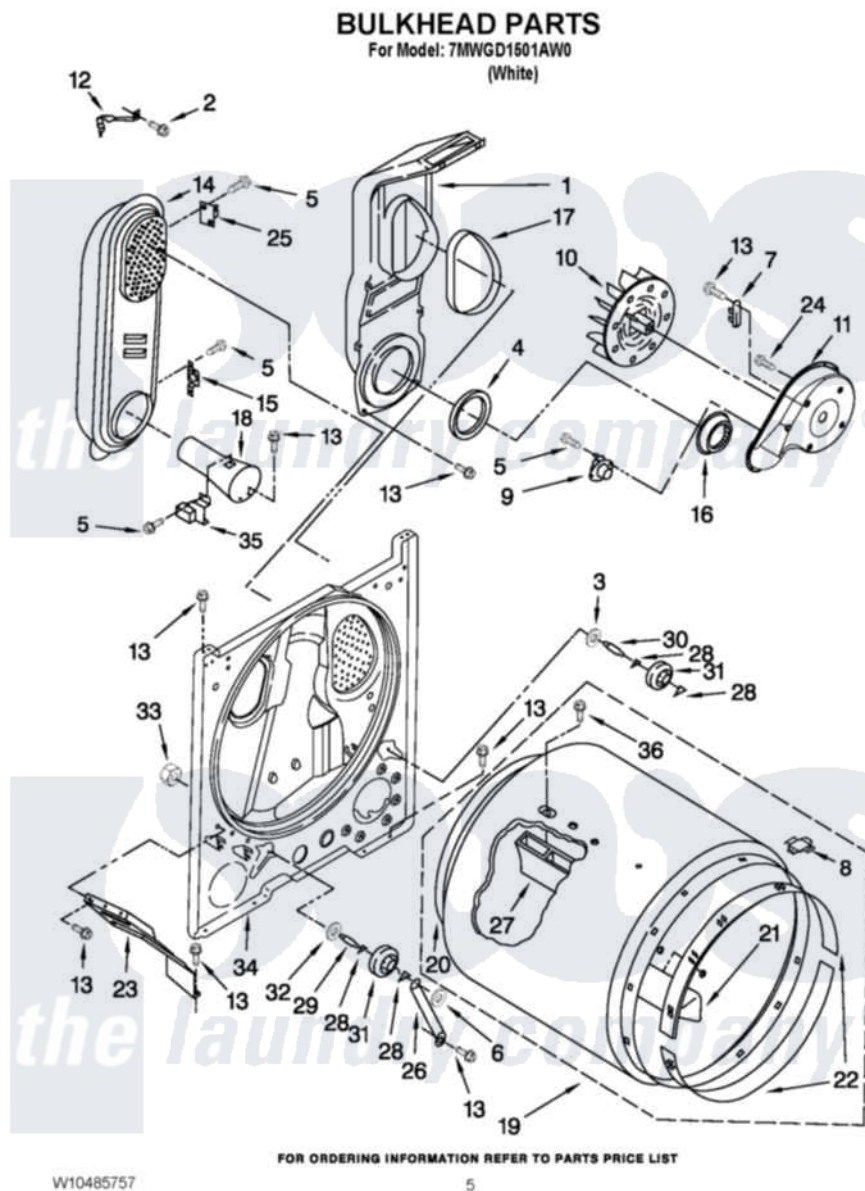

Whirlpool 7MWGD1501AW0 03 - BULKHEAD PARTS

Whirlpool [Residential Whirlpool 7MWGD1501AW0 Dryer Parts](#) Parts Diagram 03 - BULKHEAD PARTS
Click on the part number to view part

Item	Original Part Number	Replaced By	Status	Part Description
1	348368			Lint Chute Assembly
2	489463			Screw, 8-18 X 1/16
3	3388703			Washer, Support
4	347139			Seal, Lint Chute
5	90767			Screw, 8A X 3/8 HeX Washer Head Tapping
6	90296			Nut, Push On
7	3392519			Thermal Limiter
8	8066086			Plug, Drum Hole
9	3387134			Thermostat, Internal-Bias
10	694089			Wheel, Blower
11	8577230			Housing, Blower
12	8066155			Clip, Heater Box
13	343641	681414		Screw, 10AB X 1/2
14	8530285	279980		Box
15	W10423382			Thermostat, High Limit 205F
16	696302			Shield, Exhaust

17	339956		Seal, Air Duct To Bulkhead
18	8066049		Funnel, Burner Light
19	695587		Drum Assembly
20	W10352407	279857	Seal
21	3403636		Baffle, Drum
22	692526	279441	BeaRng-Rng
23	3406022		Bracket, Bulkhead
24	3390647	488729	Screw
25	280010		Kit, Thermal Cut-Off
26	3976434		Bracket, Support Shaft
27	692490		Baffle, Drum
28	690997		Washer, Thrust
29	W10359270		Shaft, Drum Roller Threads
30	W10359269		Shaft, Drum Roller Threads
31	3397590	349241T	Support
32	348197		Washer, Support
33	W10298789		Nut, Push-In
34	3403491	279796	Bulkhead
35	338906		Radiant, Sensor
36	W10219342		Screw, Baffle Mounting