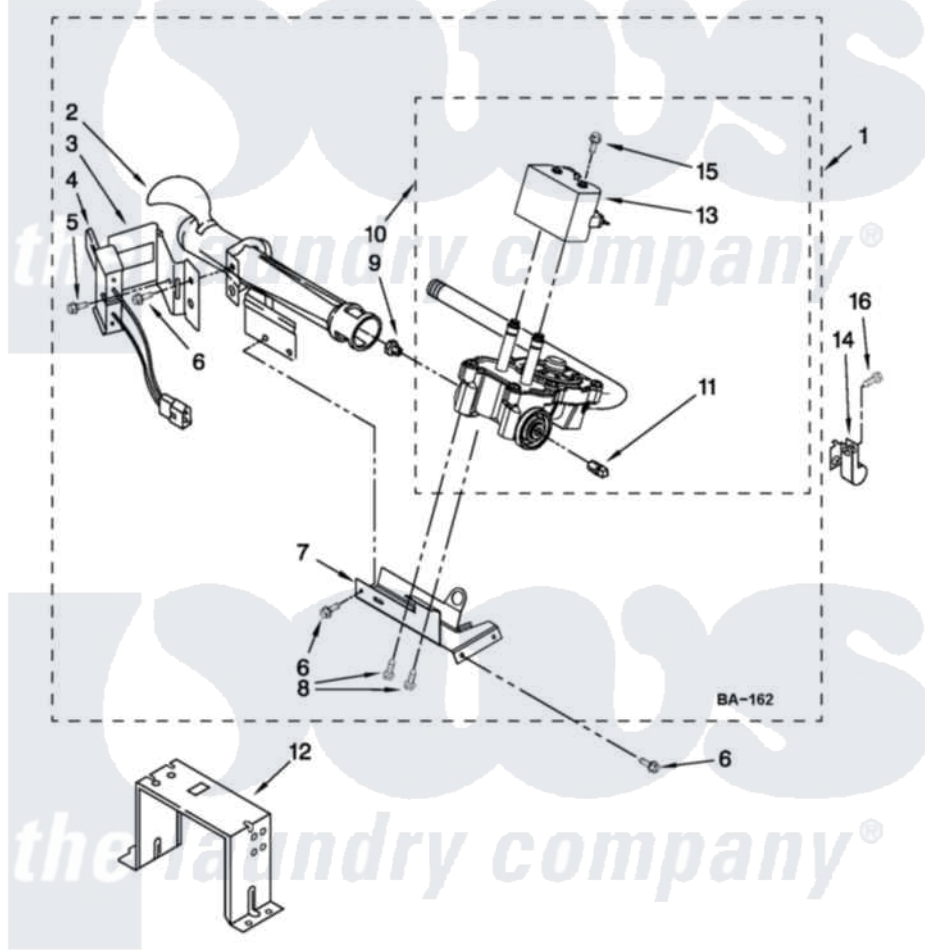

Whirlpool 7MWGD1501AW0 05 - W10336852 BURNER ASSEMBLY

W10336852 BURNER ASSEMBLY

For Model: 7MWGD1501AW0
(White)

USE WITH TYPE 1 - NATURAL, TYPE 2 - MIXED,
AND TYPE 4 - LIQUEFIED PROPANE AND BUTANE GASES

FOR ORDERING INFORMATION REFER TO PARTS PRICE LIST

W10485757

7

Whirlpool [Residential Whirlpool 7MWGD1501AW0 Dryer Parts](#) Parts Diagram 05 - W10336852 BURNER ASSEMBLY
Click on the part number to view part

Item	Original Part Number	Replaced By	Status	Part Description
1	W10336852	W10465748		Burner-Gas
2	688617	693140		Burner
3	694298			Bracket, Ignitor
4	686590	279311		Ignitor
5	3393909			Screw, 8-32 X 7/8
6	343641	681414		Screw, 10AB X 1/2
7	693986			Base, Burner
8	3387057			Screw, 10-16 X 1/2 Orifice, Burner
9	234826			Orifice, Burner Type 1
10	W10304604	W10500695		Valve-Gas
11	W10295523			Plug, Pipe
12	3389889			Bracket, Support
13	W10328463			Coil, 60 Hz
14	3978776			Bracket, Gas Pipe Switch
15	326049536			Screw, Coil
16	3390647	488729		Screw