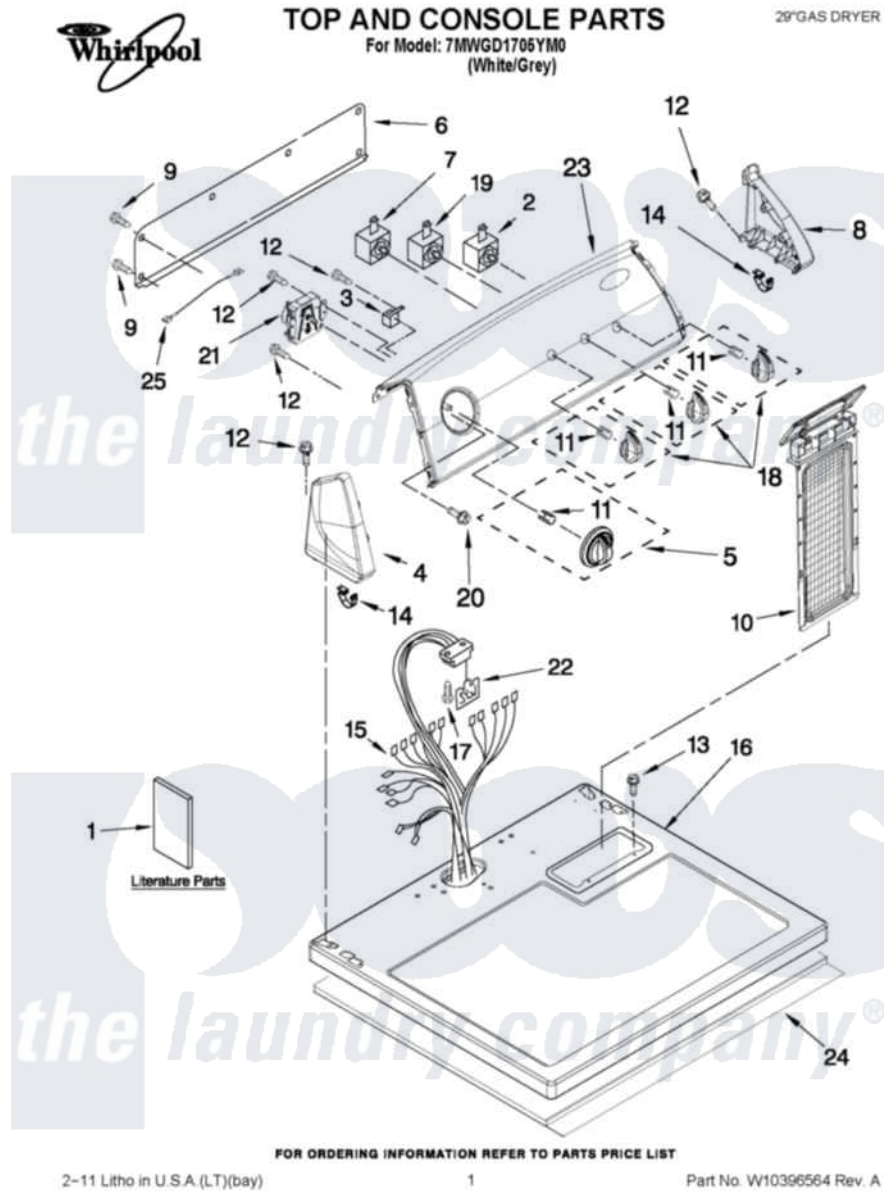

# Whirlpool 7MWGD1705YM0 01 - TOP AND CONSOLE PARTS

Whirlpool Residential Whirlpool 7MWGD1705YM0 Dryer Parts Parts Diagram 01 - TOP AND CONSOLE PARTS  
[Click on the part number to view part](#)

Item	Original Part Number	Replaced By	Status	Part Description
1	W10329763		Not Available	INSTRUCTIONS, INSTALLATION
"	W10368973		Not Available	USE & CARE GUIDE
"	W10118081		Not Available	Wiring Diagram
2	<a href="#">W10117655</a>			Switch, Push-To-Start
3	<a href="#">694419</a>			Mini-Buzzer
4	8566035	<a href="#">8565957</a>		Cap, End
5	<a href="#">W10034750</a>			Timer Knob Assembly
6	<a href="#">W10103406</a>			Panel, Rear Console
7	<a href="#">8530169</a>			Switch, Temperature
8	8566032	<a href="#">8565954</a>		Cap, End
9	<a href="#">693995</a>			Screw, Hex Head
10	<a href="#">8557857</a>			Screen, Lint
11	<a href="#">8536939</a>			Clip, Knob
12	3348629	<a href="#">90767</a>		Screw, 8A X 3/8 HeX Washer Head Tapping
13	688082	<a href="#">487240</a>		Screw, For Mtg. Service

13	000903	<a href="#">487240</a>	Capacitor
14	<a href="#">8312709</a>		Clip-Console
15	8576542	<a href="#">W10071310</a>	Harns-Wire
16	8559800	<a href="#">8563663</a>	Top
17	359625	<a href="#">487240</a>	Screw, For Mtg. Service Capacitor
18	<a href="#">W10034380</a>		Knob, Control
19	<a href="#">3405156</a>		Switch, Rotary
20	<a href="#">3400808</a>		Screw. Mounting
21	<a href="#">8566184</a>		Timer Assembly
22	<a href="#">8558178</a>		Control, Electronic
23	<a href="#">W10354025</a>		Control Panel And Bracket Assembly
24	<a href="#">W10123956</a>		Dampening Panel
25	<a href="#">W10113080</a>		Wire, Jumper