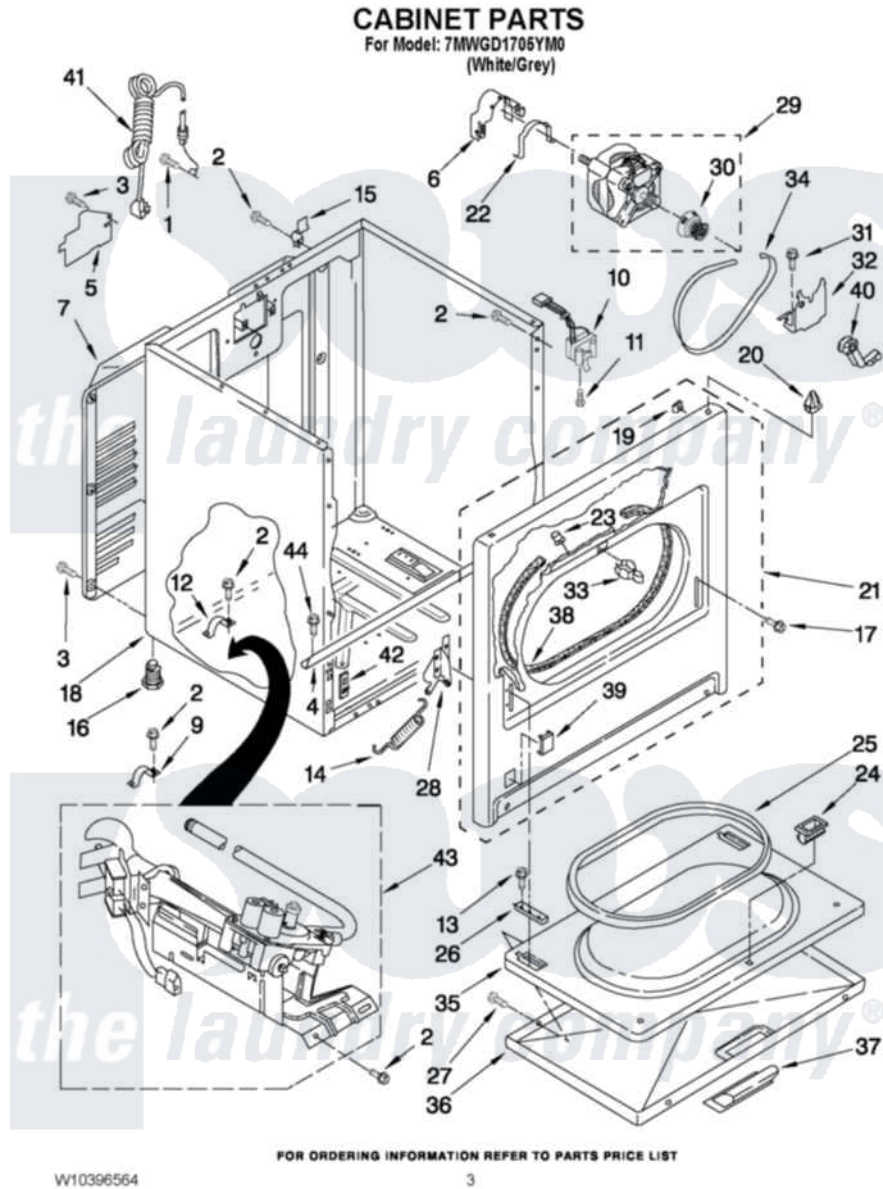

Whirlpool 7MWGD1705YM0 02 - CABINET PARTS

Whirlpool Residential Whirlpool 7MWGD1705YM0 Dryer Parts Parts Diagram 02 - CABINET PARTS
Click on the part number to view part

Item	Original Part Number	Replaced By	Status	Part Description
1	8533974	4331106		Screw, No.10-32 X 7/16
2	343641	681414		Screw, 10AB X 1/2
3	693995			Screw, Hex Head
4	W10236073			Bracket, Cabinet
5	3396795			Cover, Terminal Block
6	3404162			Clamp, Motor
7	3396805	280043		Panel-Rear
9	3980175			Clamp, Elbow
10	3406107			Door Switch Assembly
11	697773	3395530		Screw
12	341029			Clamp, Pipe Door Spring
13	3357011	308685		Side Trim)
14	W10041960			Spring, Door
15	8066217			Hinge, Top
16	3392100	49621		Feet-Leveling
NI	279810			Foot-Optional

17	342043	486146	Screw
18	8530603	8533643	Cabinet
19	98234		Clip, U-Bend
20	690363	18776	Lock, Front Top
21	3395197	279740	Panel
22	W10121316		Plug, Multivent
23	685203	279220	Clip
24	3389441		Door Catch Assembly
25	3390731		Seal, Door
26	337189		Clip, Hinge
27	342055	488627	Screw
28	8066056		Hinge, Door
"	8066057		Hinge, Door
29	W10194250	279827	Motor-Drive
30	8066184		Pulley, Motor
31	3400500		Bolt, 3405245 5/16-18 X 3/4
32	348780		Base, Motor
33	696144	279570	Latch
34	W10131364	341241	Belt
35	695737		Door, Rear
36	3393549		Door, Front
37	W10095180		Handle, Door
38	3406129		Seal And Bearing Assembly
39	8564457		Plug, Front Panel
40	691366		Idler And Pulley Assembly
41	344020	3401402	Cord, Power
42	3394083		Clip, Front Panel
43	8318272	W10465748	Burner-Gas
44	3390647	488729	Screw