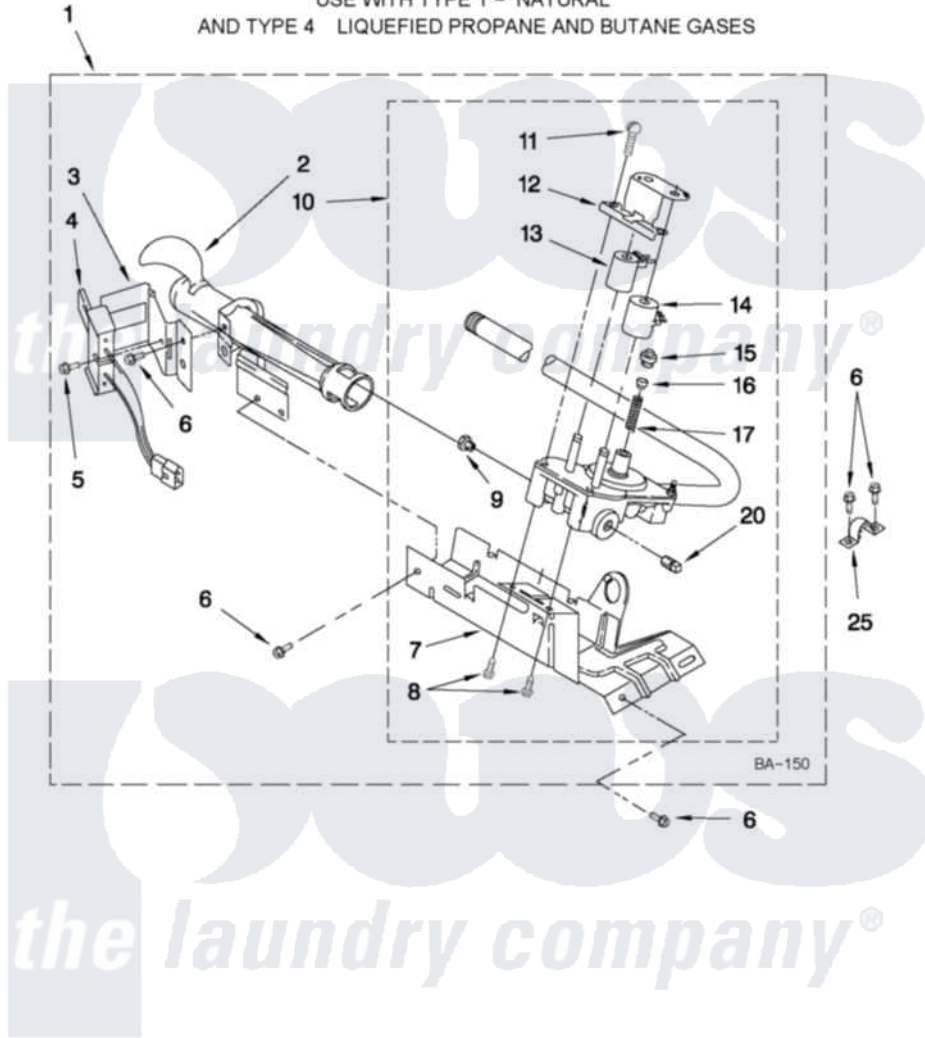

Whirlpool 7MWGD1705YM0 04 - 8318272 BURNER ASSEMBLY

8318272 BURNER ASSEMBLY

For Model: 7MWGD1705YM0
(White/Grey)

USE WITH TYPE 1 - NATURAL
AND TYPE 4 LIQUEFIED PROPANE AND BUTANE GASES

FOR ORDERING INFORMATION REFER TO PARTS PRICE LIST

W10396564

7

Whirlpool [Residential Whirlpool 7MWGD1705YM0 Dryer Parts](#) Parts Diagram 04 - 8318272 BURNER ASSEMBLY
Click on the part number to view part

Item	Original Part Number	Replaced By	Status	Part Description
1	8318272	W10465748		Burner-Gas
2	688617	693140		Burner
3	694298			Bracket, Ignitor
4	686590	279311		Ignitor
5	3393909			Screw, 8-32 X 7/8
6	343641	681414		Screw, 10AB X 1/2
7	693986			Base, Burner
8	3387057			Screw, 10-16 X 1/2 Orifice, Burner
9	234826			Orifice, Burner Type 1
"	229742			Orifice, Burner
"	234868			Orifice, Burner
10	8318277	W10337269		Valve-Gas
11	694421			Screw, Bracket Mounting
12	694538			Bracket, Shunt
13	694540			Coil, 60 Hz
14	694539			Coil, 60 Hz