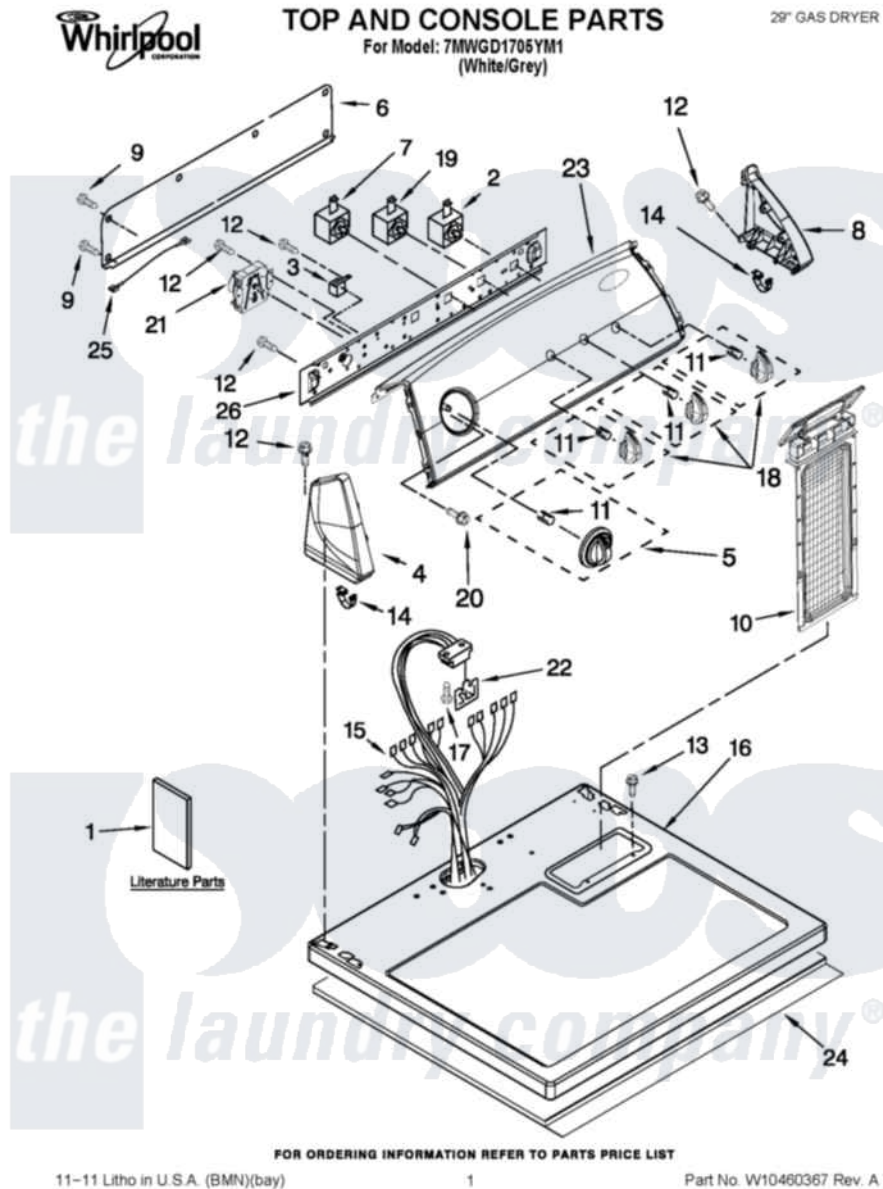

Whirlpool 7MWGD1705YM1 01 - TOP AND CONSOLE PARTS

Whirlpool [Residential Whirlpool 7MWGD1705YM1 Dryer Parts](#) Parts Diagram 01 - TOP AND CONSOLE PARTS
 Click on the part number to view part

Item	Original Part Number	Replaced By	Status	Part Description
1	W10329763		Not Available	INSTRUCTIONS, INSTALLATION
"	W10368973		Not Available	USE & CARE GUIDE
"	W10118081		Not Available	Wiring Diagram
2	W10117655			Switch, Push-To-Start
3	694419			Mini-Buzzer
4	8566035	8565957		Cap, End
5	W10034750			Timer Knob Assembly
6	W10103406			Panel, Rear Console
7	8530169			Switch, Temperature
8	8566032	8565954		Cap, End
9	693995			Screw, Hex Head
10	8557857			Screen, Lint
11	8536939			Clip, Knob
12	3348629	90767		Screw, 8A X 3/8 HeX Washer Head Tapping
13	688082	487240		Screw, For Mtg. Service

13	000903	407440	Capacitor
14	8312709		Clip-Console
15	8576542	W10071310	Harns-Wire
16	8559800	8563663	Top
17	359625	487240	Screw, For Mtg. Service Capacitor
18	W10034380		Knob, Control
19	3405156		Switch, Rotary
20	3400818		Screw, Timer Mounting
21	8566184		Timer Assembly
22	8558178		Control, Electronic
23	W10354025		Control Panel And Bracket Assembly
24	W10123956		Dampening Panel
25	W10113080		Wire, Jumper
26	8566052		Bracket, Console