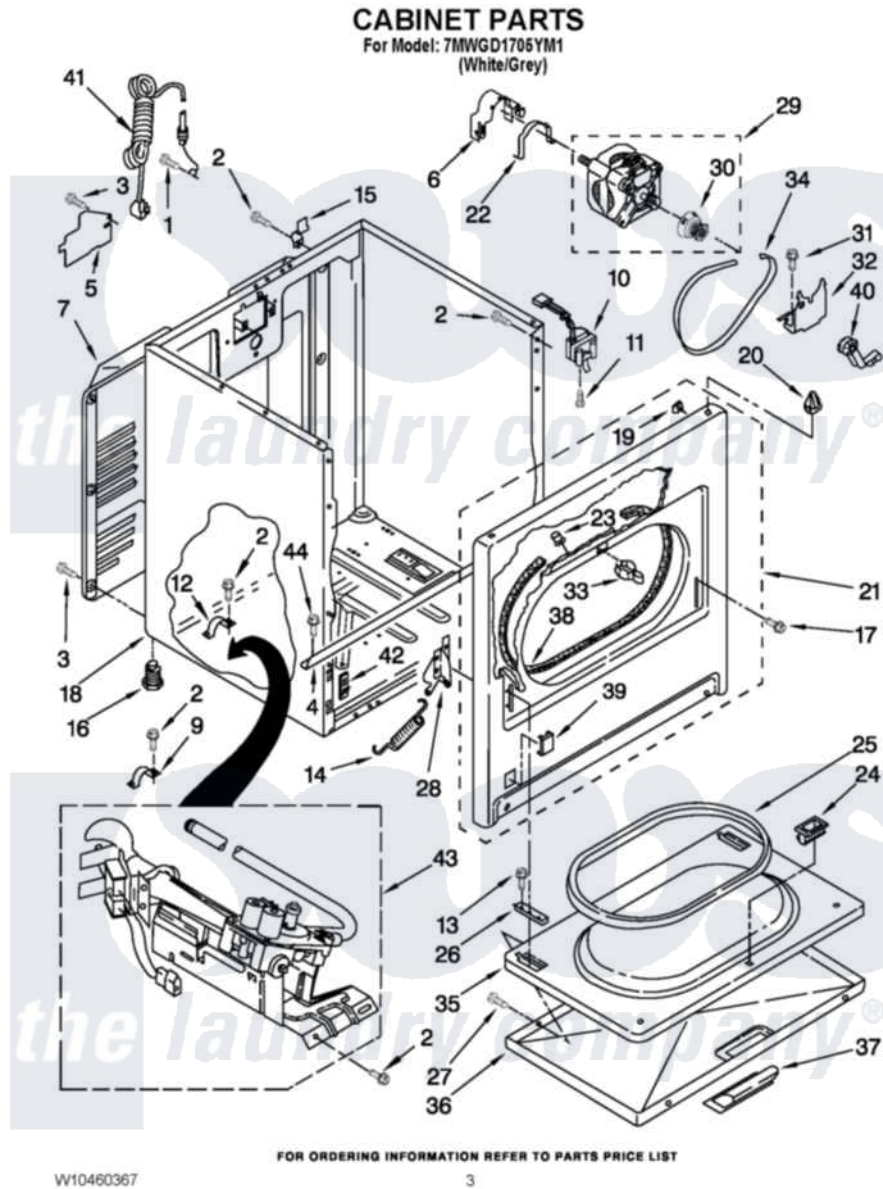

Whirlpool 7MWGD1705YM1 02 - CABINET PARTS

Whirlpool Residential Whirlpool 7MWGD1705YM1 Dryer Parts Parts Diagram 02 - CABINET PARTS
Click on the part number to view part

Item	Original Part Number	Replaced By	Status	Part Description
1	8533974	4331106		Screw, No.10-32 X 7/16
2	343641	681414		Screw, 10AB X 1/2
3	693995			Screw, Hex Head
4	W10236073			Bracket, Cabinet
5	3396795			Cover, Terminal Block
6	3404162			Clamp, Motor
7	3396805	280043		Panel-Rear
9	3980175			Clamp, Elbow
10	3406107			Door Switch Assembly
11	697773	3395530		Screw
12	341029			Clamp, Pipe Door Spring
13	3357011	308685		Side Trim)
14	W10041960			Spring, Door
15	8066217			Hinge, Top
16	3392100	49621		Feet-Leveling
NI	279810			Foot-Optional

17	342043	486146	Screw
18	8530603	8533643	Cabinet
19	98234		Clip, U-Bend
20	690363	18776	Lock, Front Top
21	3395197	279740	Panel
22	W10121316		Plug, Multivent
23	685203	279220	Clip
24	3389441		Door Catch Assembly
25	3390731		Seal, Door
26	337189		Clip, Hinge
27	342055	488627	Screw
28	8066056		Hinge, Door
"	8066057		Hinge, Door
29	8066206	279827	Motor-Drive
30	8066184		Pulley, Motor
31	3400500		Bolt, 3405245 5/16-18 X 3/4
32	348780		Base, Motor
33	696144	279570	Latch
34	W10131364	341241	Belt
35	695737		Door, Rear
36	3393549		Door, Front
37	W10095180		Handle, Door
38	3406129		Seal And Bearing Assembly
39	8564457		Plug, Front Panel
40	691366		Idler And Pulley Assembly
41	W10440460		Cord, Power
42	3394083		Clip, Front Panel
43	W10336852	W10465748	Burner-Gas
44	3390647	488729	Screw