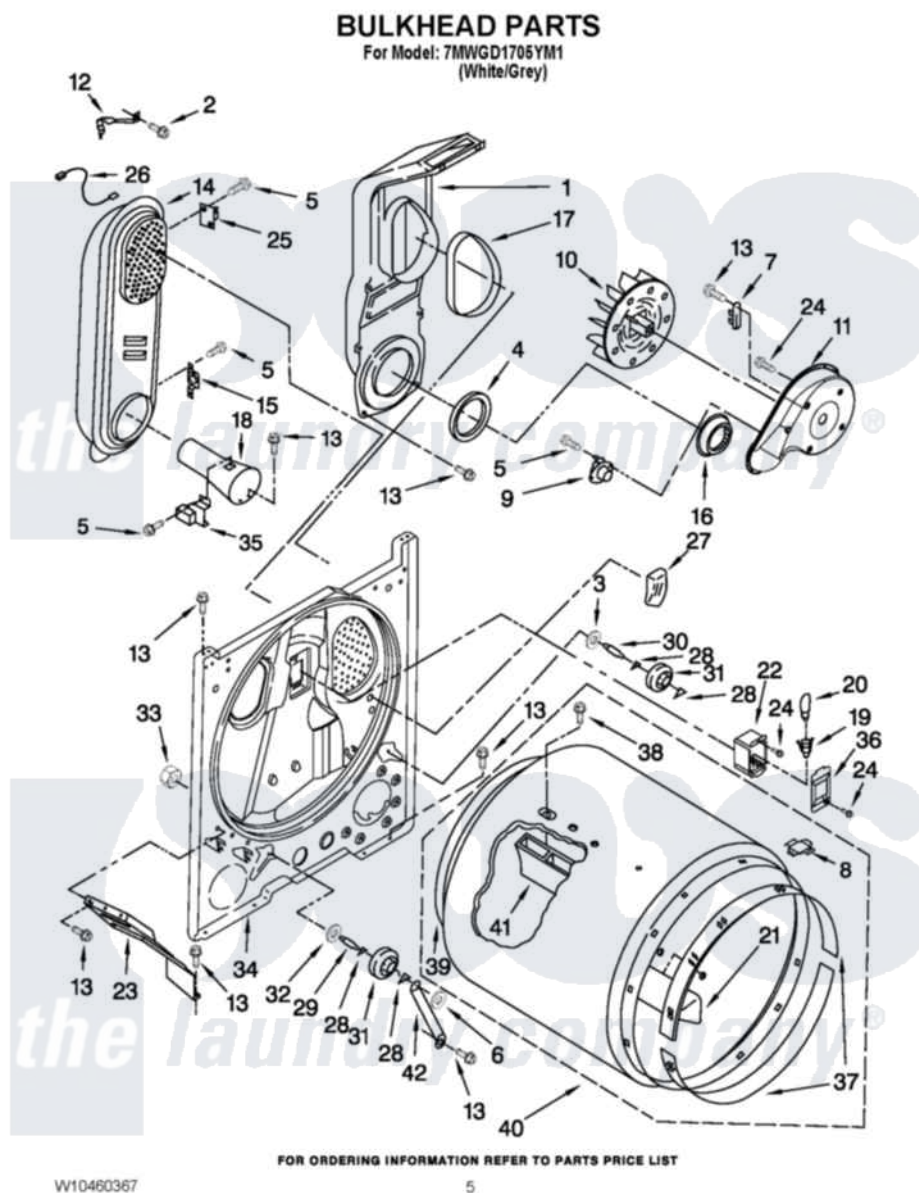

Whirlpool 7MWGD1705YM1 03 - BULKHEAD PARTS

Whirlpool [Residential Whirlpool 7MWGD1705YM1 Dryer Parts](#) Parts Diagram 03 - BULKHEAD PARTS
Click on the part number to view part

Item	Original Part Number	Replaced By	Status	Part Description
1	348368			Lint Chute Assembly
2	489463			Screw, 8-18 X 1/16
3	3388703			Washer, Support
4	347139			Seal, Lint Chute
5	90767			Screw, 8A X 3/8 HeX Washer Head Tapping
6	90296			Nut, Push On
7	3392519			Thermal Limiter
8	8066086			Plug, Drum Hole
9	8318268			Thermostat, Internal-Bias
10	694089			Wheel, Blower
11	8577230			Housing, Blower
12	3398161			CLIP
13	343641	681414		Screw, 10AB X 1/2
14	8530285	279980		Box
15	W10423382			Thermostat, High Limit 205F
16	696302			Shield, Exhaust

17	339956		Seal, Air Duct To Bulkhead
18	8066049		Funnel, Burner Light
19	W10214261		Socket, Drum Light Assembly
20	3406124	22002263	Lamp
21	3403636		Baffle, Drum
22	3977373		Bracket, Drum Light
23	3406022		Bracket, Bulkhead
24	3390647	488729	Screw
25	280010		Kit, Thermal Cut-Off
26	3401707		Jumper, Tco-High Limit
27	3976479	279366	Electrode
28	690997		Washer, Thrust
29	W10359270		Shaft, Drum Roller Threads
30	W10359269		Shaft, Drum Roller Threads
31	3397590	349241T	Support
32	348197		Washer, Support
33	W10298789		Nut, Push-In
34	3403414		Bulkhead
35	338906		Radiant, Sensor
36	3402841	8532165	Lens, Drum Light
37	692526	279441	BeaRng-Rng
38	W10219342		Screw, Baffle Mounting
39	W10352407	279857	Seal
40	695587		Drum Assembly
41	692490		Baffle, Drum
42	3976434		Bracket, Support Shaft