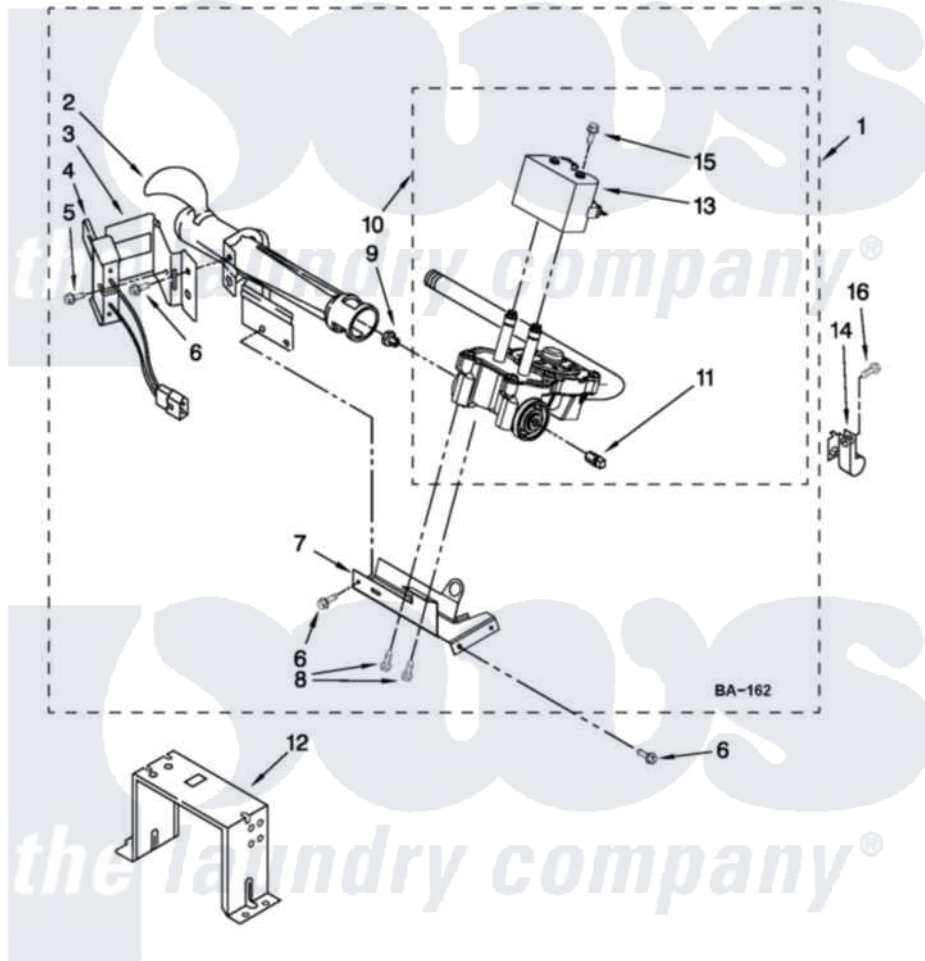

Whirlpool 7MWGD1705YM1 04 - W10336852 BURNER ASSEMBLY

W10336852 BURNER ASSEMBLY

For Model: 7MWGD1705YM1
(White/Grey)

USE WITH TYPE 1 - NATURAL, TYPE 2 - MIXED,
AND TYPE 4 - LIQUEFIED PROPANE AND BUTANE GASES

FOR ORDERING INFORMATION REFER TO PARTS PRICE LIST

W10460367

7

Whirlpool Residential Whirlpool 7MWGD1705YM1 Dryer Parts Parts Diagram 04 - W10336852 BURNER ASSEMBLY
Click on the part number to view part

Item	Original Part Number	Replaced By	Status	Part Description
1	W10336852	W10465748		Burner-Gas
2	688617	693140		Burner
3	694298			Bracket, Ignitor
4	686590	279311		Ignitor
5	3393909			Screw, 8-32 X 7/8
6	343641	681414		Screw, 10AB X 1/2
7	693986			Base, Burner
8	3387057			Screw, 10-16 X 1/2 Orifice, Burner
9	234826			Orifice, Burner Type 1
10	W10304604	W10500695		Valve-Gas
11	W10295523			Plug, Pipe
12	3389889			Bracket, Support
13	W10328463			Coil, 60 Hz
14	3978776			Bracket, Gas Pipe Switch
15	326049536			Screw, Coil
16	3390647	488729		Screw