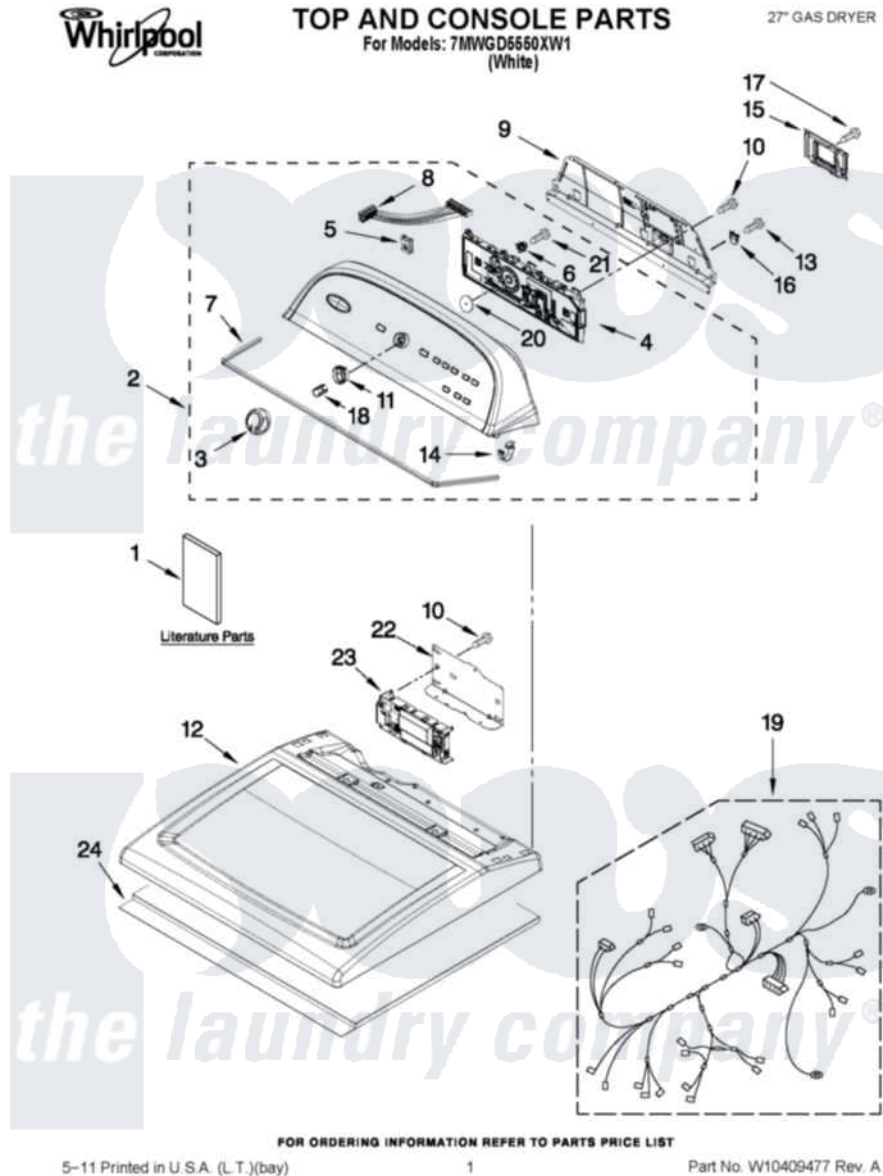

# Whirlpool 7MWGD5550XW1 01 - TOP AND CONSOLE PARTS

5-11 Printed in U.S.A. (L.T.)(bay)

1

Part No. W10409477 Rev. A

Whirlpool Residential Whirlpool 7MWGD5550XW1 Dryer Parts Parts Diagram 01 - TOP AND CONSOLE PARTS  
 Click on the part number to view part

Item	Original Part Number	Replaced By	Status	Part Description
1	W10329763		Not Available	INSTRUCTIONS, INSTALLATION
"	W10329761		Not Available	GUIDE, USE & CARE
"	W10097033		Not Available	TECH SHEET
2	<a href="#">W10329788</a>			Panel, Console
3	<a href="#">W10251392</a>			Knob Assembly
4	<a href="#">W10269624</a>			User Interface Assembly
5	<a href="#">W10298336</a>			8-18 Nch, U-Type NUT
6	<a href="#">W10274524</a>			Tensioner, Facia
7	<a href="#">W10280079</a>			Seal, Console
8	<a href="#">W10285495</a>			Cable, User Interface
9	<a href="#">W10096969</a>			Panel, Rear Console
10	8533971	<a href="#">90767</a>		Screw, 8A X 3/8 HeX Washer Head Tapping
11	<a href="#">W10325119</a>			Spacer, Knob
12	<a href="#">W10260246</a>			Top
13	3390647	<a href="#">488729</a>		Screw

14	<a href="#">8312709</a>		Clip-Console
15	<a href="#">W10338363</a>		Cover, Terminal Block
16	<a href="#">W10279552</a>		Plug-Upper Rear Panel
17	3390814	<a href="#">90767</a>	Screw, 8A X 3/8 HeX Washer Head Tapping
18	<a href="#">8536939</a>		Clip, Knob
19	<a href="#">W10253982</a>		Harness, Wiring
20	<a href="#">W10323092</a>		Seal, User Interface
21	<a href="#">W10219342</a>		Screw, Baffle Mounting
22	<a href="#">W10271580</a>		Bracket, Motor Control
23	<a href="#">W10317636</a>		Control, Electronic
24	<a href="#">W10123956</a>		Dampening Panel