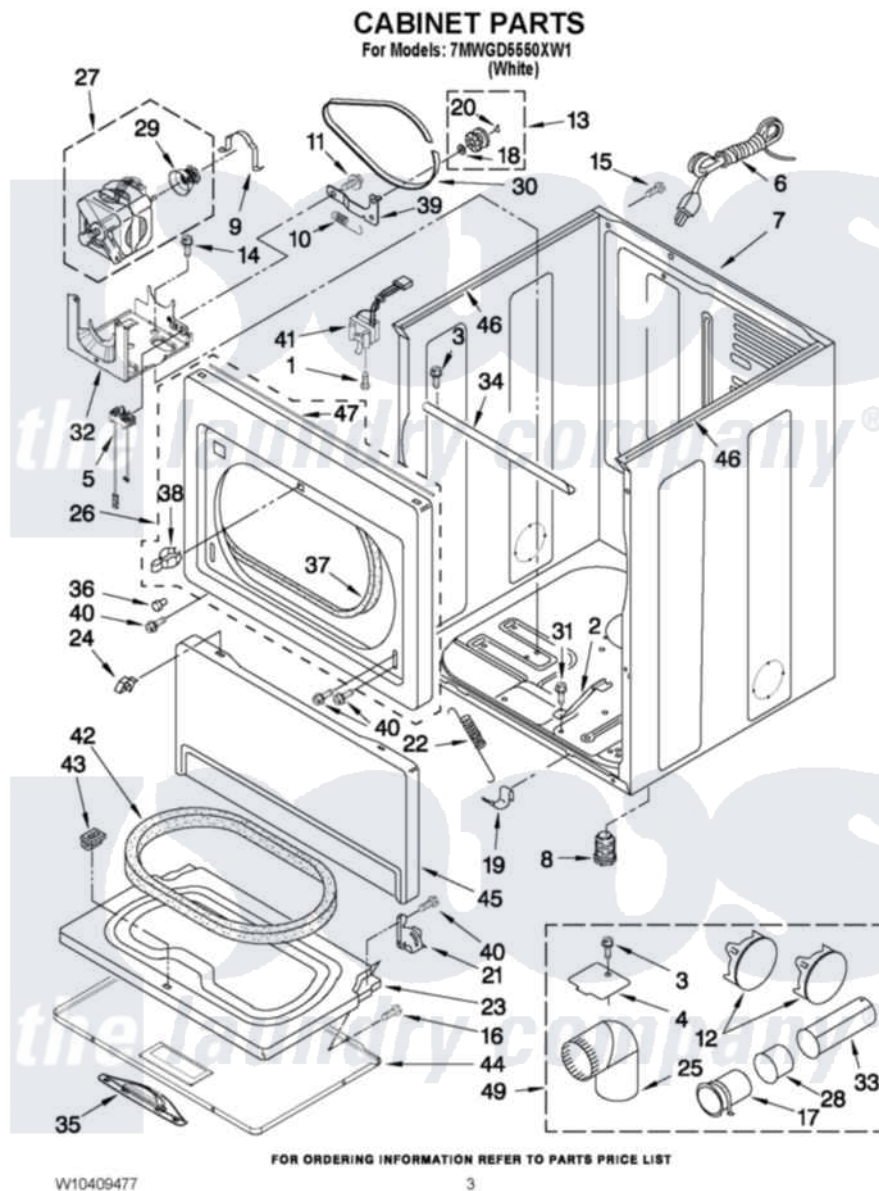

Whirlpool 7MWGD5550XW1 02 - CABINET PARTS

Whirlpool Residential Whirlpool 7MWGD5550XW1 Dryer Parts Parts Diagram 02 - CABINET PARTS
 Click on the part number to view part

Item	Original Part Number	Replaced By	Status	Part Description
1	697773	3395530		Screw
2	8529757			Bracket, Burner
3	3390647	488729		Screw
4	3394331			Plate Cover
5	W10246525	W10314253		Switch, Assembly Broken Belt
6	344020	3401402		Cord, Power
7	8310656			Cabinet
8	3392100	49621		Feet-Leveling
NI	279810			Foot-Optional
9	660658			Clamp, Motor Mounting 343481 685441
10	3387374			Spring, Idler
11	3389420			Retainer-Idler 1/4-20 X 1/16
12	49252			Plug, Multivent
13	3388672	279640		Pulley-ldr
14	343641	681414		Screw, 10AB X 1/2

15	8533971	90767	Screw, 0A X 3/8 Hex Washer Head Tapping
16	342055	488627	Screw
17	8563747		Exhaust Pipe Medium Pipe
18	W10121334		Washer, Thrust
19	W10291934		Clip
20	690997		Washer, Thrust
21	3387560		Hinge, Door
"	3387559		Hinge, Door
22	3387565		Spring, Door
23	8066045		Door Inner
24	3388229		Retainer, Toe Panel
25	49026		4" - 90° Elbow
26	697227	279659	Panel
27	8538263	279787	Motor-Drive
28	8563750		Exhaust Pipe
29	8578220		Pulley, Motor
30	3387610	661570	Belt
31	693995		Screw, Hex Head
32	W10242878		Bracket, Motor Mounting
33	8563749		Exhaust Pipe
34	W10236068		Bracket, Cabinet
35	W10284093		Handle, Door
36	693152		Bumper, Console
37	3387242		Seal, Front Panel
38	696144	279570	Latch
39	3388674	W10118756	Idler Bracket
40	3357011	308685	Side Trim)
41	3406107		Door Switch Assembly
42	W10325058		Seal, Door
43	690081	279570	Latch
44	W10279553		Door, Front
45	697215	3406797	Toe Panel
46	W10336128		Seal, Spill Guard
47	W10312811		Seal, Spill Guard
NI	W10331132		Dryer Exhaust Kit