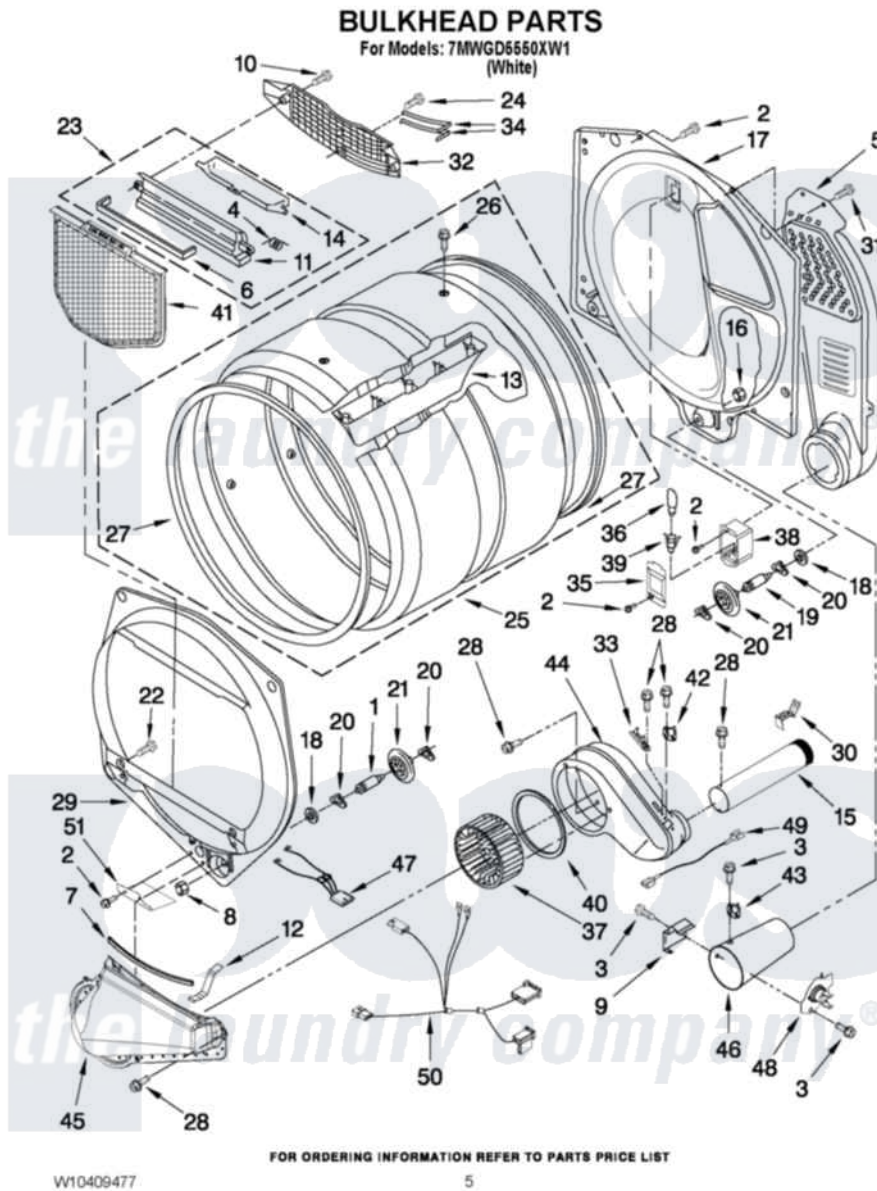

Whirlpool 7MWGD5550XW1 03 - BULKHEAD PARTS

Whirlpool [Residential Whirlpool 7MWGD5550XW1 Dryer Parts](#) Parts Diagram 03 - BULKHEAD PARTS
Click on the part number to view part

Item	Original Part Number	Replaced By	Status	Part Description
1	W10359271			Shaft, Drum Roller Threads
2	3390647	488729		Screw
3	90767			Screw, 8A X 3/8 HeX Washer Head Tapping
4	3394986			Spring, Lint Screen Door
5	W10293765			Air Duct Assembly
6	697813			Seal, Outlet Housing
7	697814	697813		Seal, Outlet Housing
8	3934666	W10080210		Nut, 3/8 X 16
9	338906			Radiant, Sensor
10	3387230			Screw, 10-16 X 13/16
11	W10153414			Outlet, Housing Assembly
12	W10345456	8066208		Clip-Exhaust
13	697693	W10113136		Baffle, Drum
14	W10153413			Door, Lint Screen
15	8066224	279936		Kit-Exhst
16	W10001120	W10080190		Nut, 3/8-16

17	8520836		Bulkhead, Rear
18	3387459	W10080960	Washer, Support
19	W10359272		Shaft, Roller Drum Threads
20	690997		Washer, Thrust
21	W10314171		Roller, Support Assembly
22	695240	488729	Screw
23	W10153423		Outlet Grille, Housing Assembly
24	359625	487240	Screw, For Mtg. Service Capacitor
25	8318215	W10197999	Drum
26	W10219342		Screw, Baffle Mounting
27	W10166807	280114	Seal
28	8533971	90767	Screw, 8A X 3/8 HeX Washer Head Tapping
29	697557		Bulkhead, Front
30	8572105		Retainer, Toe Panel
31	489463		Screw, 8-18 X 1/16
32	W10153412		Grille, Outlet
33	3392519		Thermal Limiter
34	3387223		Electrode, Sensor
35	3402841	8532165	Lens, Drum Light
36	3406124	22002263	Lamp
37	697772		Wheel, Blower
38	8578825		Bracket, Drum Light
39	W10214261		Socket, Drum Light Assembly
40	697770		Seal, Cover Plate Blower Housing
41	W10049370	W10120998	Screen
42	8577274		Thermostat 295F
43	3391912		Thermostat, High-Limit 255 F
44	8544362	W10119255	Housing, Blower
45	8066168	W10128606	Duct-Lint
46	8573824		Funnel, Burner
47	W10298258		Harness, Sensor
48	8573713		Thermal-Cutoff
49	3401707		Jumper, Tco-High Limit
50	W10305870		Harness, Gas
51	W10128629		Shield, Blower Housing