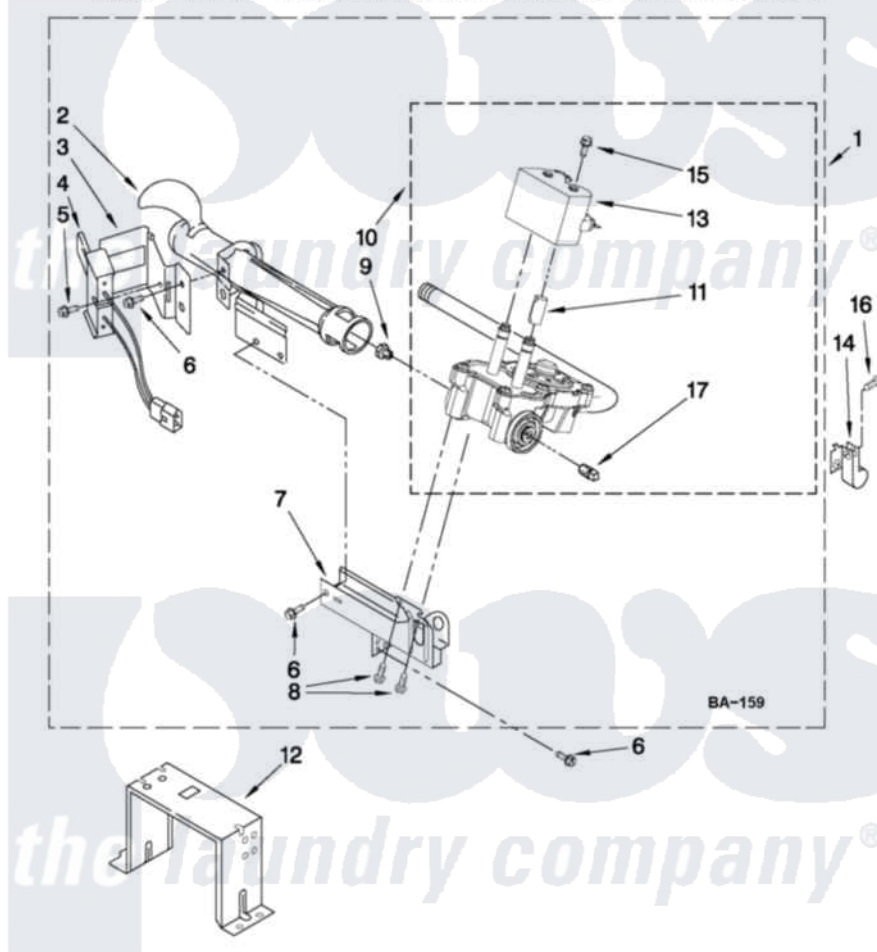

# Whirlpool 7MWGD5550XW1 04 - W10293911 BURNER ASSEMBLY

## W10293911 BURNER ASSEMBLY

For Models: 7MWGD5550XW1  
(White)

USE WITH TYPE 1 - NATURAL, TYPE 2 - MIXED,  
AND TYPE 4 - LIQUEFIED PROPANE AND BUTANE GASES

FOR ORDERING INFORMATION REFER TO PARTS PRICE LIST

W10409477

7

Whirlpool [Residential Whirlpool 7MWGD5550XW1 Dryer Parts](#) Parts Diagram 04 - W10293911 BURNER ASSEMBLY  
Click on the part number to view part

Item	Original Part Number	Replaced By	Status	Part Description
1	W10293911	<a href="#">W10310204</a>		Burner-Gas
2	688617	<a href="#">693140</a>		Burner
3	<a href="#">694298</a>			Bracket, Ignitor
4	686590	<a href="#">279311</a>		Ignitor
5	<a href="#">3393909</a>			Screw, 8-32 X 7/8
6	343641	<a href="#">681414</a>		Screw, 10AB X 1/2
7	3389871		Not Available	Base, Burner
8	<a href="#">3387057</a>			Screw, 10-16 X 1/2 Orifice, Burner
9	<a href="#">15418</a>			Orifice, Burner Type 1
10	W10175144	<a href="#">W10293912</a>		Valve-Gas
11	W10295524	<a href="#">W10328463</a>		Coil, 60 Hz
12	<a href="#">3389889</a>			Bracket, Support
13	W10273784	<a href="#">W10328463</a>		Coil, 60 Hz
14	<a href="#">3978776</a>			Bracket, Gas Pipe Switch
15	<a href="#">326049536</a>			Screw, Coil
16	3390647	<a href="#">488729</a>		Screw