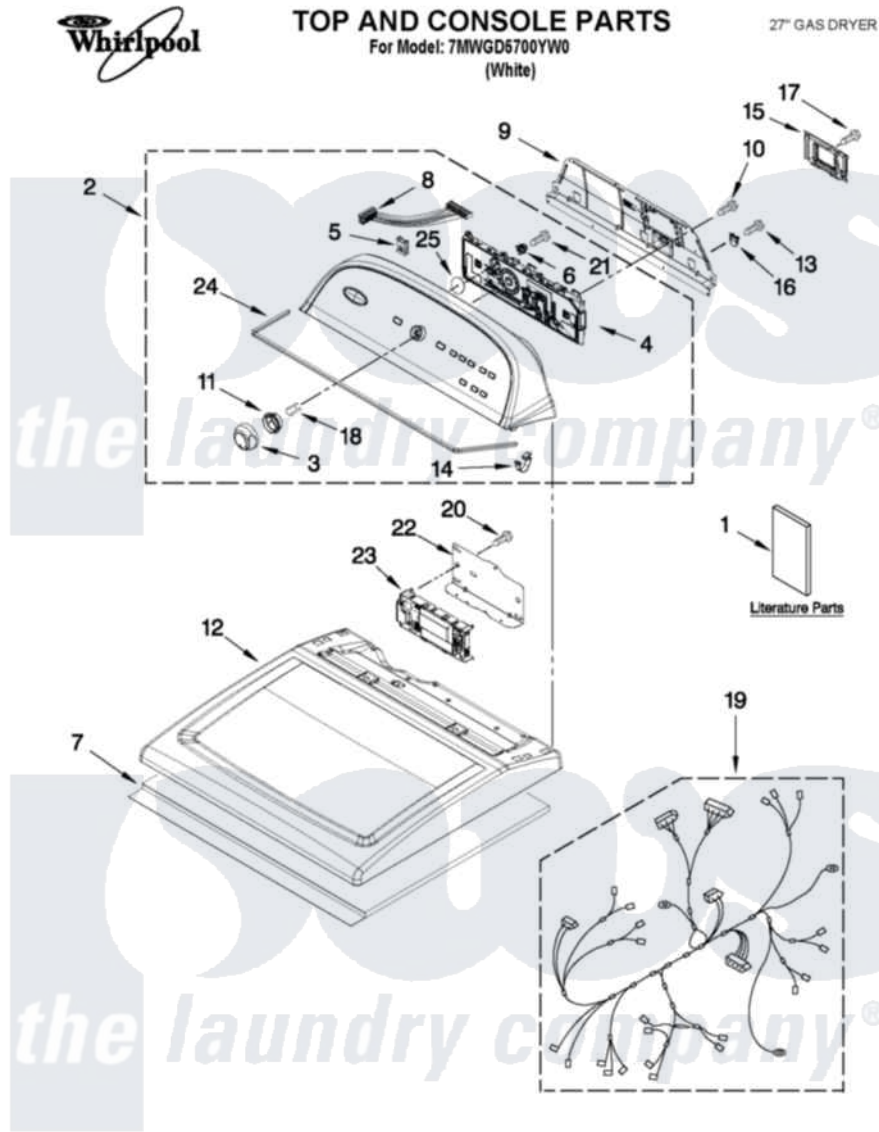

Whirlpool 7MWGD5700YW0 01 - TOP AND CONSOLE PARTS

2-11 Printed in U.S.A. (L.T.) (eeb)

1

Part No. W10396583 Rev. A

Whirlpool Residential Whirlpool 7MWGD5700YW0 Dryer Parts Parts Diagram 01 - TOP AND CONSOLE PARTS
 Click on the part number to view part

Item	Original Part Number	Replaced By	Status	Part Description
1	W10329763		Not Available	INSTRUCTIONS, INSTALLATION
"	W10368975		Not Available	GUIDE, USE & CARE
"	W10097034		Not Available	TECH SHEET
2	W10348758			Console Assembly
3	W10251392			Knob Assembly
4	W10269626			User Interface Assembly
5	W10298336			8-18 Nch, U-Type NUT
6	W10274524			Tensioner, Fascia
7	W10123956			Dampening Panel
8	W10285494			Cable, User Interface
9	W10096969			Panel, Rear Console
10	693995			Screw, Hex Head
11	W10325119			Spacer, Knob
12	W10260246			Top
13	3390647	488729		Screw
14	8312709			Clip-Console

15	W10338363		Cover, Terminal Block
16	W10279552		Plug-Upper Rear Panel
17	3390814	90767	Screw, 8A X 3/8 HeX Washer Head Tapping
18	8536939		Clip, Knob
19	W10287253		Harness, Wiring
20	W10298336		8-18 Nch, U-Type NUT
21	W10219342		Screw, Baffle Mounting
22	W10271580		Bracket, Motor Control
23	W10214008		Control, Electronic
24	W10280079		Seal, Console
25	W10323092		Seal, User Interface