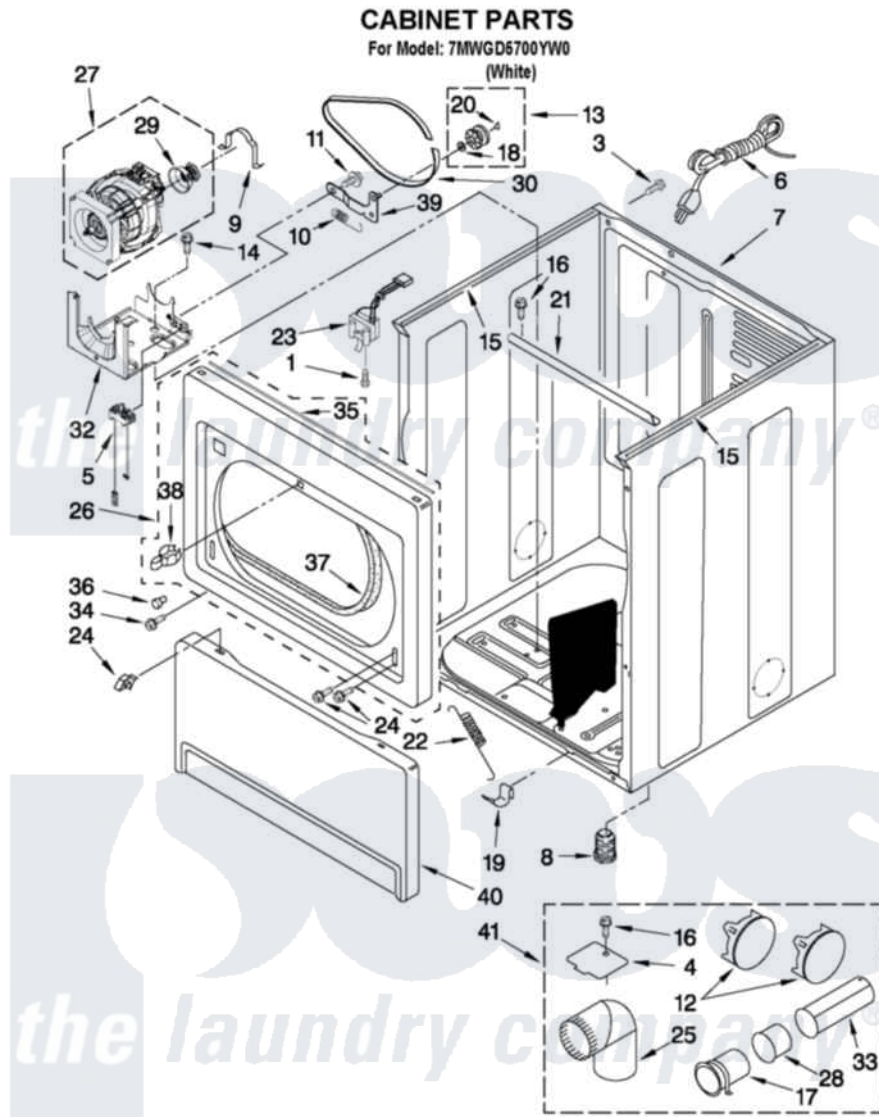

Whirlpool 7MWGD5700YW0 02 - CABINET PARTS

FOR ORDERING INFORMATION REFER TO PARTS PRICE LIST

W10396583

3

Whirlpool [Residential Whirlpool 7MWGD5700YW0 Dryer Parts](#) Parts Diagram 02 - CABINET PARTS
 Click on the part number to view part

Item	Original Part Number	Replaced By	Status	Part Description
1	697773	3395530		Screw
2	8529757			Bracket, Burner
3	8533971	90767		Screw, 8A X 3/8 HeX Washer Head Tapping
4	3394331			Plate Cover
5	W10246525	W10314253		Switch, Assembly Broken Belt
6	344020	3401402		Cord, Power
7	8310656			Cabinet
8	3392100	49621		Feet-Leveling
NI	279810			Foot-Optional
9	660658			Clamp, Motor Mounting 343481 685441
10	3387374			Spring, Idler
11	3389420			Retainer-Idler 1/4-20 X 1/16
12	49252			Plug, Multivalent
13	3388672	279640		Pulley-ldr
14	343641	681414		Screw, 10AB X 1/2

15	W10336128		Seal, Spill Guard
16	3390647	488729	Screw
17	8563747		Exhaust Pipe Medium Pipe
18	W10121334		Washer, Thrust
19	W10291934		Clip
20	690997		Washer, Thrust
21	W10236068		Bracket, Cabinet
22	3387565		Spring, Door
23	3406107		Door Switch Assembly
24	3388229		Retainer, Toe Panel
25	49026		4" - 90° Elbow
26	697227	279659	Panel
27	8538263	279787	Motor-Drve
28	8563750		Exhaust Pipe
29	8578220		Pulley, Motor
30	3387610	661570	Belt
31	693995		Screw, Hex Head
32	W10242878		Bracket, Motor Mounting
33	8563749		Exhaust Pipe
34	3357011	308685	Side Trim)
35	W10312811		Seal, Spill Guard
36	693152		Bumper, Console
37	3387242		Seal, Front Panel
38	696144	279570	Latch
39	3388674	W10118756	Idler Bracket
40	697215	3406797	Toe Panel
NI	W10331132		Dryer Exhaust Kit