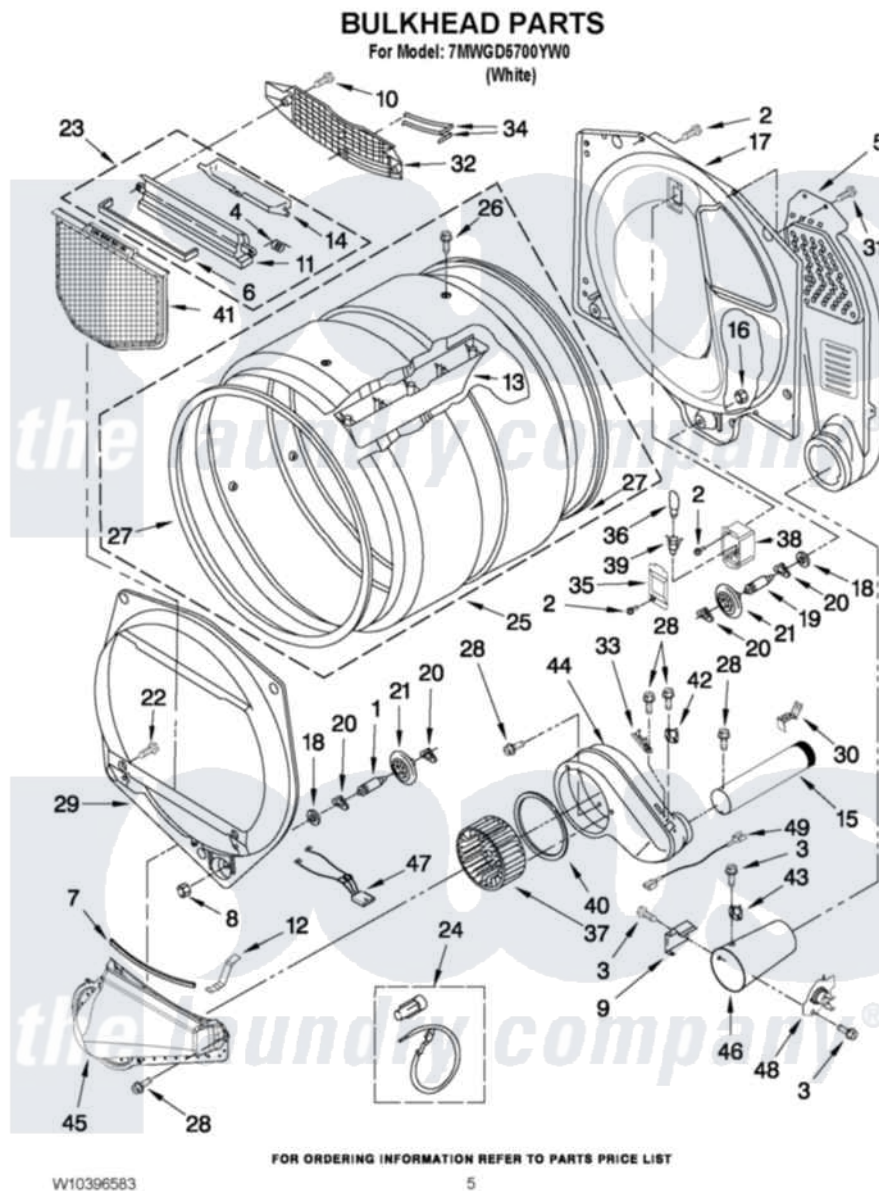

# Whirlpool 7MWGD5700YW0 03 - BULKHEAD PARTS

Whirlpool [Residential Whirlpool 7MWGD5700YW0 Dryer Parts](#) Parts Diagram 03 - BULKHEAD PARTS  
Click on the part number to view part

Item	Original Part Number	Replaced By	Status	Part Description
1	<a href="#">W10359271</a>			Shaft, Drum Roller Threads
2	3390647	<a href="#">488729</a>		Screw
3	<a href="#">90767</a>			Screw, 8A X 3/8 HeX Washer Head Tapping
4	<a href="#">3394986</a>			Spring, Lint Screen Door
5	<a href="#">W10293765</a>			Air Duct Assembly
6	<a href="#">697813</a>			Seal, Outlet Housing
7	697814	<a href="#">697813</a>		Seal, Outlet Housing
8	3934666	<a href="#">W10080210</a>		Nut, 3/8 X 16
9	<a href="#">338906</a>			Radiant, Sensor
10	<a href="#">3387230</a>			Screw, 10-16 X 13/16
11	<a href="#">W10153414</a>			Outlet, Housing Assembly
12	<a href="#">8066208</a>			Clip-Exhaust
13	697693	<a href="#">W10113136</a>		Baffle, Drum
14	<a href="#">W10153413</a>			Door, Lint Screen
15	8066224	<a href="#">279936</a>		Kit-Exhst
16	W10001120	<a href="#">W10080190</a>		Nut, 3/8-16