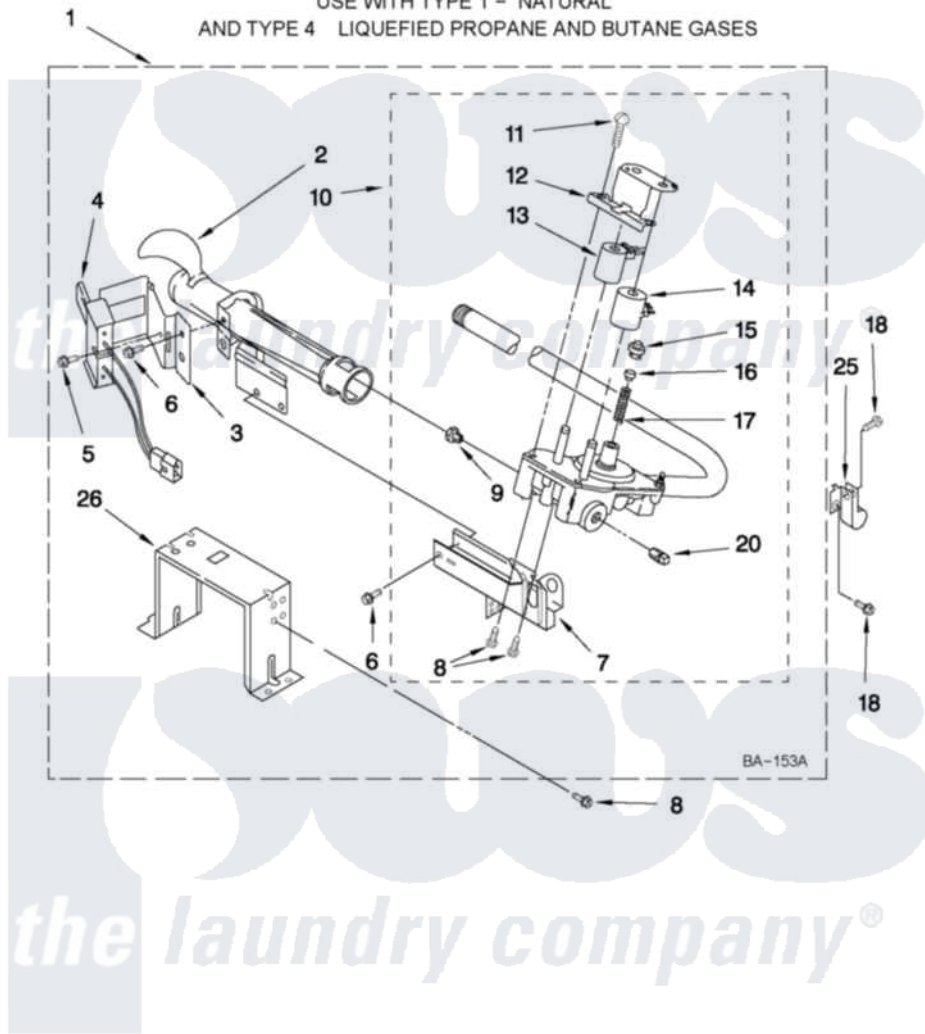

Whirlpool 7MWGD5700YW0 04 - 8576353 BURNER ASSEMBLY

8576353 BURNER ASSEMBLY

For Model: 7MWGD5700YW0
(White)

USE WITH TYPE 1 - NATURAL
AND TYPE 4 LIQUEFIED PROPANE AND BUTANE GASES

FOR ORDERING INFORMATION REFER TO PARTS PRICE LIST

W10396583

7

Whirlpool [Residential Whirlpool 7MWGD5700YW0 Dryer Parts](#) Parts Diagram 04 - 8576353 BURNER ASSEMBLY
Click on the part number to view part

Item	Original Part Number	Replaced By	Status	Part Description
1	8576353	280119		Burner-Gas
2	688617	693140		Burner
3	694298			Bracket, Ignitor
4	686590	279311		Ignitor
5	3393909			Screw, 8-32 X 7/8
6	343641	681414		Screw, 10AB X 1/2
7	3389871		Not Available	Base, Burner
8	3387057			Screw, 10-16 X 1/2 Orifice, Burner
9	15418			Orifice, Burner Type 1
"	15422		Not Available	ORIFICE, BURNER (TYPE 4) (BUTANE)
"	234867	229742		Orifice, Burner
10	W10118347	W10293912		Valve-Gas
11	694421			Screw, Bracket Mounting
12	694538			Bracket, Shunt
13	694540			Coil, 60 Hz

14	694539		Coil, 60 Hz
15	694424		Leak, Limiter
16	694423		Screw, Regulator Adjustment
17	694422		Spring, Regulator
18	3390647	488729	Screw
20	239822	W10295523	Plug, Pipe
25	3387561		Clamp-Pipe
26	3389889		Bracket, Support
NI	8576846	W10317689	Conversion Kit L.P.G. To Type Nat.