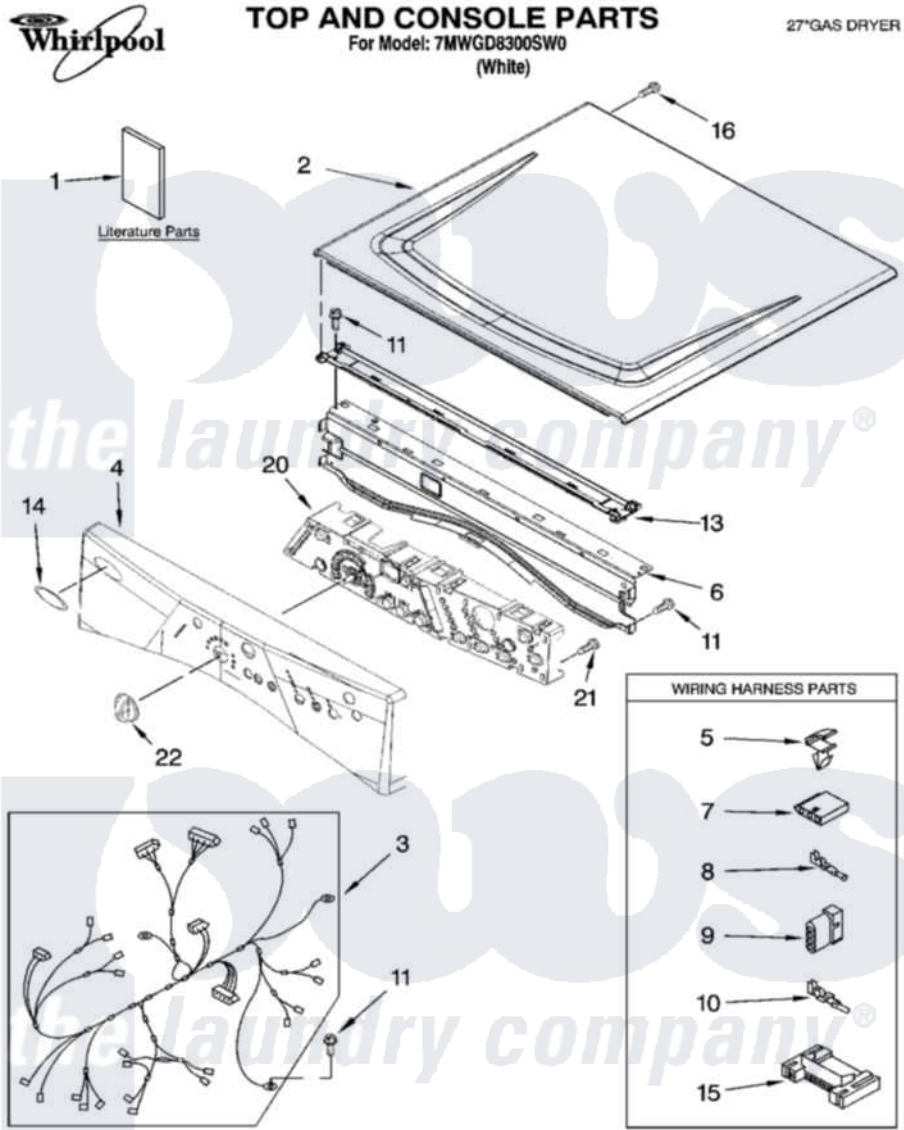

Whirlpool 7MWGD8300SW0 01 - TOP AND CONSOLE PARTS

3-07 Printed in U.S.A. (LT)

1

Part No. W10130916 Rev.A

Whirlpool Residential Whirlpool 7MWGD8300SW0 Dryer Parts Parts Diagram 01 - TOP AND CONSOLE PARTS
 Click on the part number to view part

Item	Original Part Number	Replaced By	Status	Part Description
1	W10116546		Not Available	Use & Care Guide
"	W10116548		Not Available	Guide, Quick Start
"	W10116547		Not Available	Tech Sheet
2	8563730	W10336080		Top
3	W10110973			Harness, Main
4	W10099598			Panel, Console
5	3394427			Clip-Harness
6	8565237			Bracket, Console
7	353424			Plug, Terminal
8	94614			Terminal
9	3936144			Do-It-Yourself Repair Manuals
10	94613	596797		Terminal
11	3390647	488729		Screw
13	8574968			Screw, 10-16 X 1/2
14	8303811			Badge, Assembly
15	3395683			Receptacle, Multi-Terminal

16

[3400238](#)

Screw, 2-28 X 1/2

20

[8571955](#)

Assembly, User Interface

21

[3400238](#)

Screw, 2-28 X 1/2

22

[8574963](#)

Knob, Control