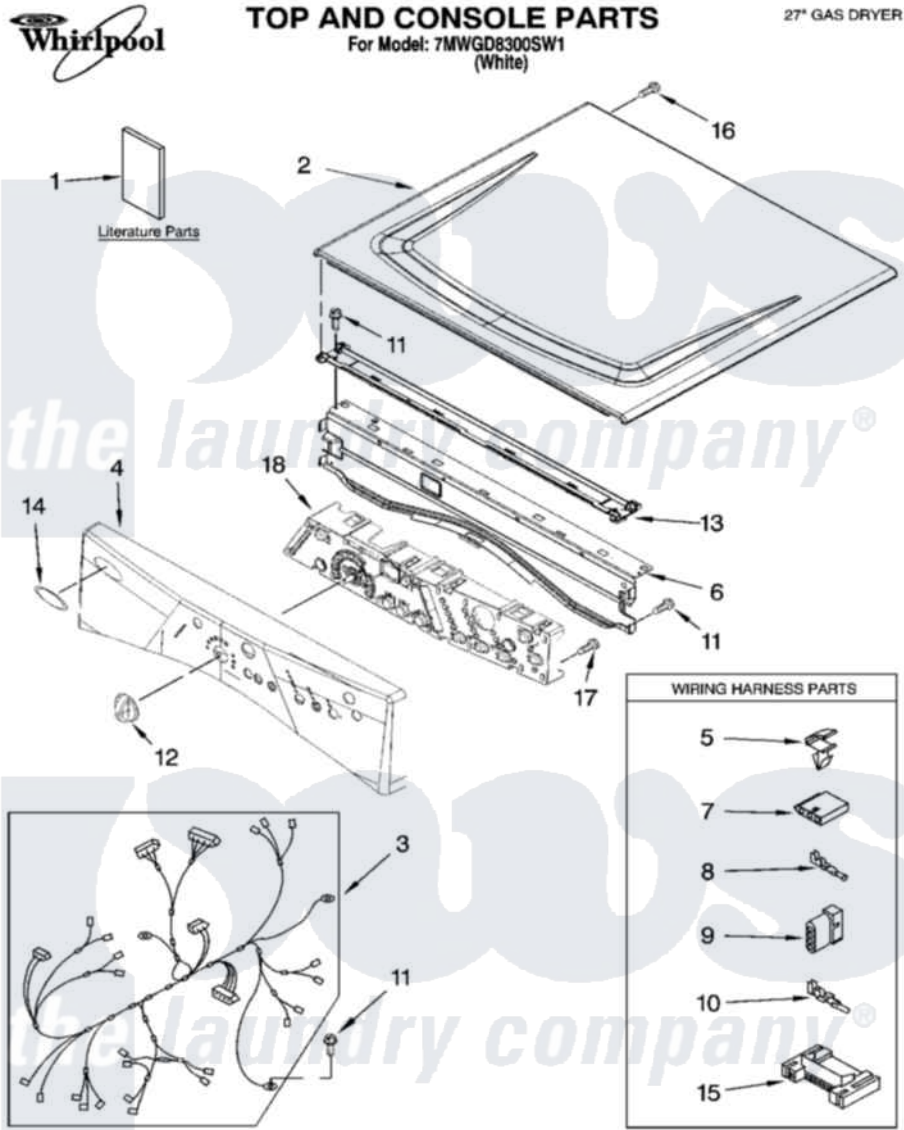

# Whirlpool 7MWGD8300SW1 01 - TOP AND CONSOLE PARTS

Whirlpool Residential Whirlpool 7MWGD8300SW1 Dryer Parts Parts Diagram 01 - TOP AND CONSOLE PARTS  
Click on the part number to view part

Item	Original Part Number	Replaced By	Status	Part Description
1	W10116546		Not Available	Use & Care Guide
"	W10116548		Not Available	Guide, Quick Start
"	W10116547		Not Available	Tech Sheet
2	8563730	<a href="#">W10336080</a>		Top
3	<a href="#">W10110973</a>			Harness, Main
4	<a href="#">W10099598</a>			Panel, Console
5	<a href="#">3394427</a>			Clip-Harness
6	<a href="#">8565237</a>			Bracket, Console
7	<a href="#">353424</a>			Plug, Terminal
8	<a href="#">94614</a>			Terminal
9	<a href="#">3936144</a>			Do-It-Yourself Repair Manuals
10	94613	<a href="#">596797</a>		Terminal
11	3390647	<a href="#">488729</a>		Screw
12	<a href="#">8574963</a>			Knob, Control
13	<a href="#">8574968</a>			Screw, 10-16 X 1/2
14	W10117943	<a href="#">8303811</a>		Badge, Assembly

15

[3395683](#)

Receptacle, Multi-Terminal

16

[3400238](#)

Screw, 2-28 X 1/2

17

[3400238](#)

Screw, 2-28 X 1/2

18

[8571955](#)

Assembly, User Interface