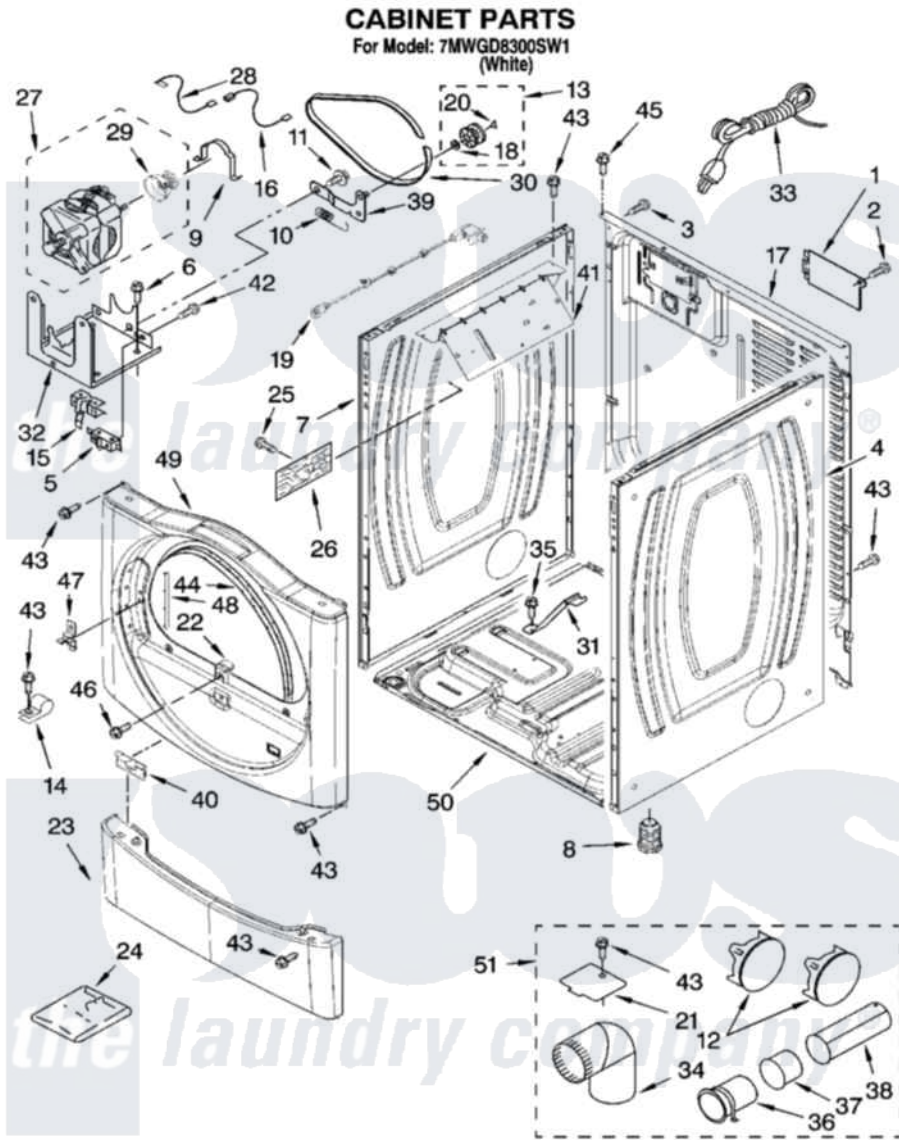

Whirlpool 7MWGD8300SW1 02 - CABINET PARTS

W10163446

3

Whirlpool [Residential Whirlpool 7MWGD8300SW1 Dryer Parts](#) Parts Diagram 02 - CABINET PARTS
Click on the part number to view part

Item	Original Part Number	Replaced By	Status	Part Description
1	8317340			Cover, Terminal Block
2	3390814	90767		Screw, 8A X 3/8 HeX Washer Head Tapping
3	8533974	4331106		Screw, No.10-32 X 7/16
4	8565048			Panel, Side
5	3394881	279782		Switch-Lid
6	343641	681414		Screw, 10AB X 1/2
7	8565054			Panel, Side
8	3392100	49621		Feet-Leveling
"	279810			Foot-Optional
9	660658			Clamp, Motor Mounting 343481 685441
10	3387374			Spring, Idler
11	3389420			Retainer-Idler 1/4-20 X 1/16
12	697750	W10470674		Dryer Exhaust Kit
13	3388672	279640		Pulley-Idr
14	3978776			Bracket, Gas Pipe Switch

15	8066120		Lever, Door Switch
16	3394081		Wire, Broken Belt Switch
17	8565059		Panel, Rear
18	233520		Washer, Thrust
19	8574875	W10318609	Switch, Assembly Door
20	W10121334		Washer, Thrust
21	8066115	3394331	Plate Cover
22	8580015		Ramp, Door
23	8540621		Panel, Toe
24	8572546		Odor Remover
25	8533971	90767	Screw, 8A X 3/8 HeX Washer Head Tapping
26	W10111606		Board, Control
27	8538263	279787	Motor-Drive
28	3398948		Wire, Jumper
29	8578220		Pulley, Motor
30	3387610	661570	Belt
31	8529757		Bracket, Burner
32	3387118		Bracket, Motor
33	3401401	3401402	Cord, Power
34	49026		4" - 90° Elbow
35	693995		Screw, Hex Head
36	8563747		Exhaust Pipe Medium Pipe
37	8563750		Exhaust Pipe
38	8563749		Exhaust Pipe
39	3388674	W10118756	Idler Bracket
40	8519459		Clip, Toe Panel
41	8563727		Bracket, Control
42	98129		Screw, 6-20 X 1 1/16
43	3390647	488729	Screw
44	3387242		Seal, Front Panel
45	3393008	308685	Side Trim)
46	3357011	308685	Side Trim)
47	8565122		Strike, Door
48	8565043		Plug, Strip Front Panel
49	8580257		Front Panel
50	8565046		(BROKEN BELT BASE, CABINET SWITCH)
"	BLANK	Not Available	Optional Parts Not Included
51	279818	W10470674	Dryer Exhaust Kit