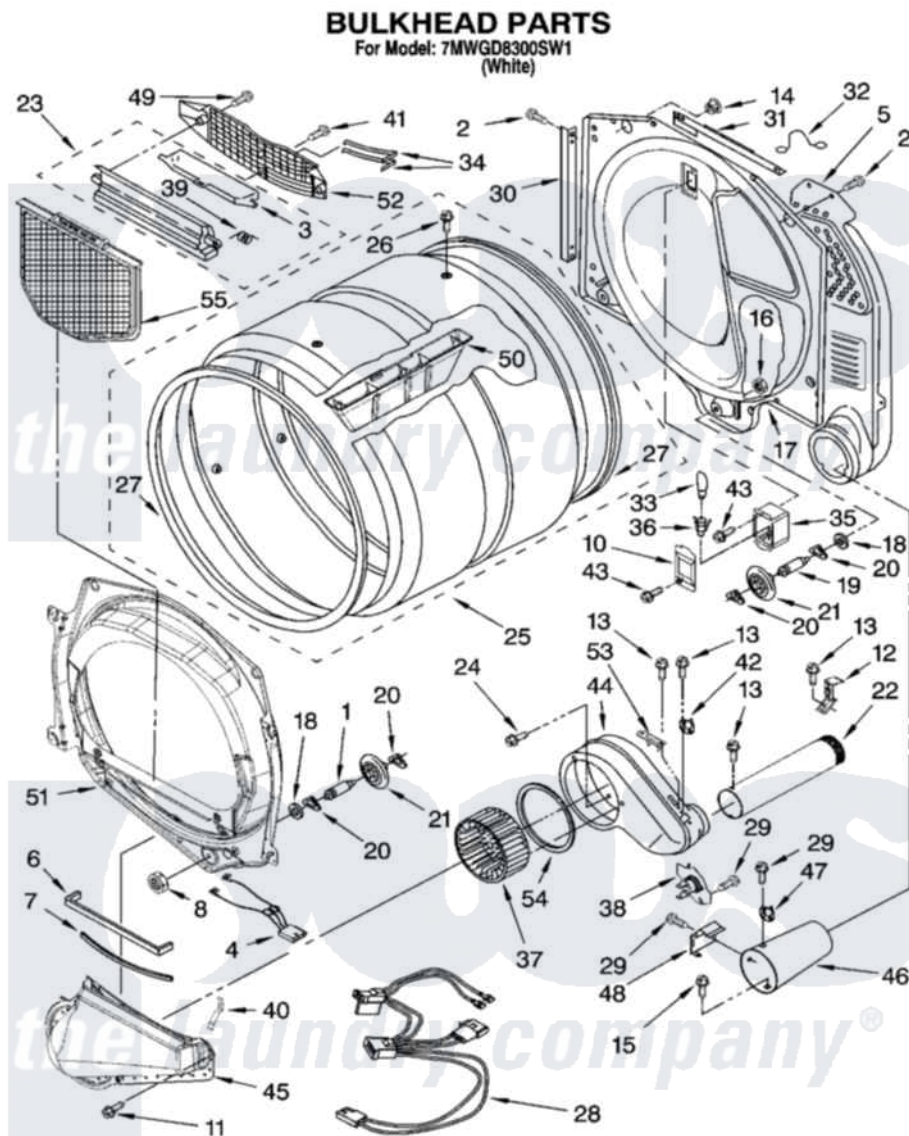

Whirlpool 7MWGD8300SW1 03 - BULKHEAD PARTS

W10163446

5

Whirlpool [Residential Whirlpool 7MWGD8300SW1 Dryer Parts](#) Parts Diagram 03 - BULKHEAD PARTS
 Click on the part number to view part

Item	Original Part Number	Replaced By	Status	Part Description
1	8575325	W10359272		Shaft, Roller Drum Threads
2	3390647	488729		Screw
3	W10153413			Door, Lint Screen
4	3406653			Harness, Sensor
5	3394346			Air Duct Assembly
6	697813			Seal, Outlet Housing
7	697814	697813		Seal, Outlet Housing
8	3934666	W10080210		Nut, 3/8 X 16
10	3402841	8532165		Lens, Drum Light
11	359625	487240		Screw, For Mtg. Service Capacitor
12	8572105			Retainer, Toe Panel
13	8533971	90767		Screw, 8A X 3/8 HeX Washer Head Tapping
14	8529007			Plug, Rear Bulkhead
15	693995			Screw, Hex Head
16	W10001120	W10080190		Nut, 3/8-16