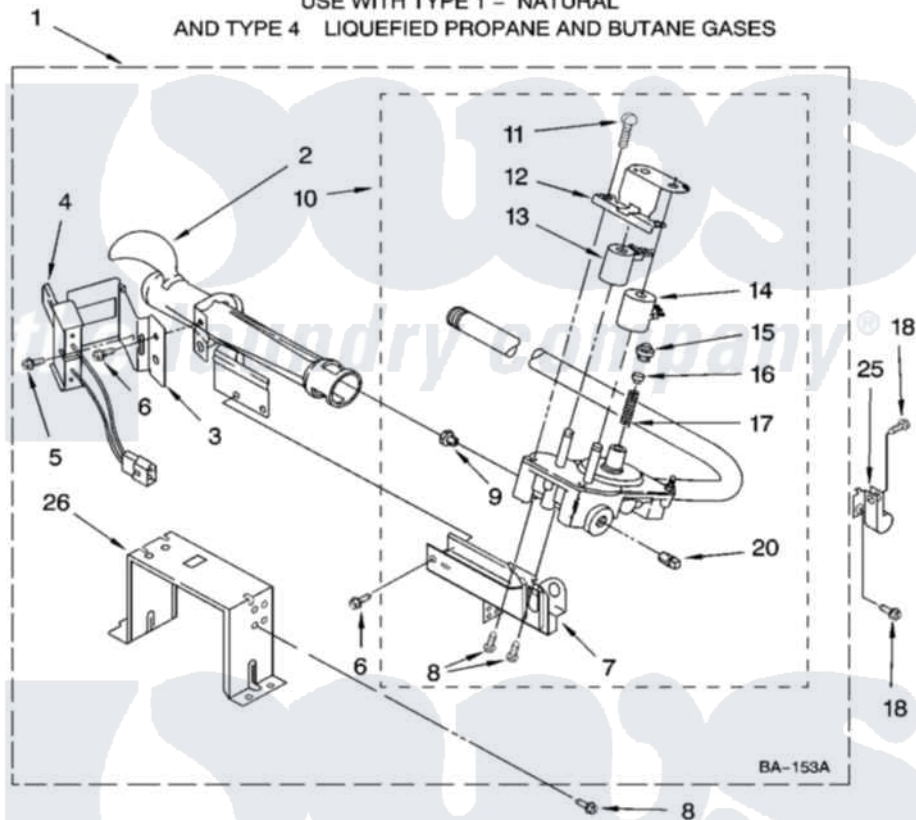

# Whirlpool 7MWGD8300SW1 04 - 8576353 BURNER ASSEMBLY

## 8576353 BURNER ASSEMBLY

For Model: 7MWGD8300SW1  
(White)

USE WITH TYPE 1 - NATURAL  
AND TYPE 4 LIQUEFIED PROPANE AND BUTANE GASES

W10163446

7

Whirlpool Residential Whirlpool 7MWGD8300SW1 Dryer Parts Parts Diagram 04 - 8576353 BURNER ASSEMBLY  
Click on the part number to view part

Item	Original Part Number	Replaced By	Status	Part Description
1	8576353	<a href="#">280119</a>		Burner-Gas
2	688617	<a href="#">693140</a>		Burner
3	<a href="#">694298</a>			Bracket, Ignitor
4	686590	<a href="#">279311</a>		Ignitor
5	<a href="#">3393909</a>			Screw, 8-32 X 7/8
6	343641	<a href="#">681414</a>		Screw, 10AB X 1/2
7	3389871		Not Available	Base, Burner
8	<a href="#">3387057</a>			Screw, 10-16 X 1/2 Orifice, Burner
9	<a href="#">15418</a>			Orifice, Burner Type 1
"	15422		Not Available	ORIFICE, BURNER (TYPE 4) (BUTANE)
"	234867	<a href="#">229742</a>		Orifice, Burner
10	W10118347	<a href="#">W10293912</a>		Valve-Gas
11	<a href="#">694421</a>			Screw, Bracket Mounting
12	<a href="#">694538</a>			Bracket, Shunt
13	<a href="#">694540</a>			Coil, 60 Hz