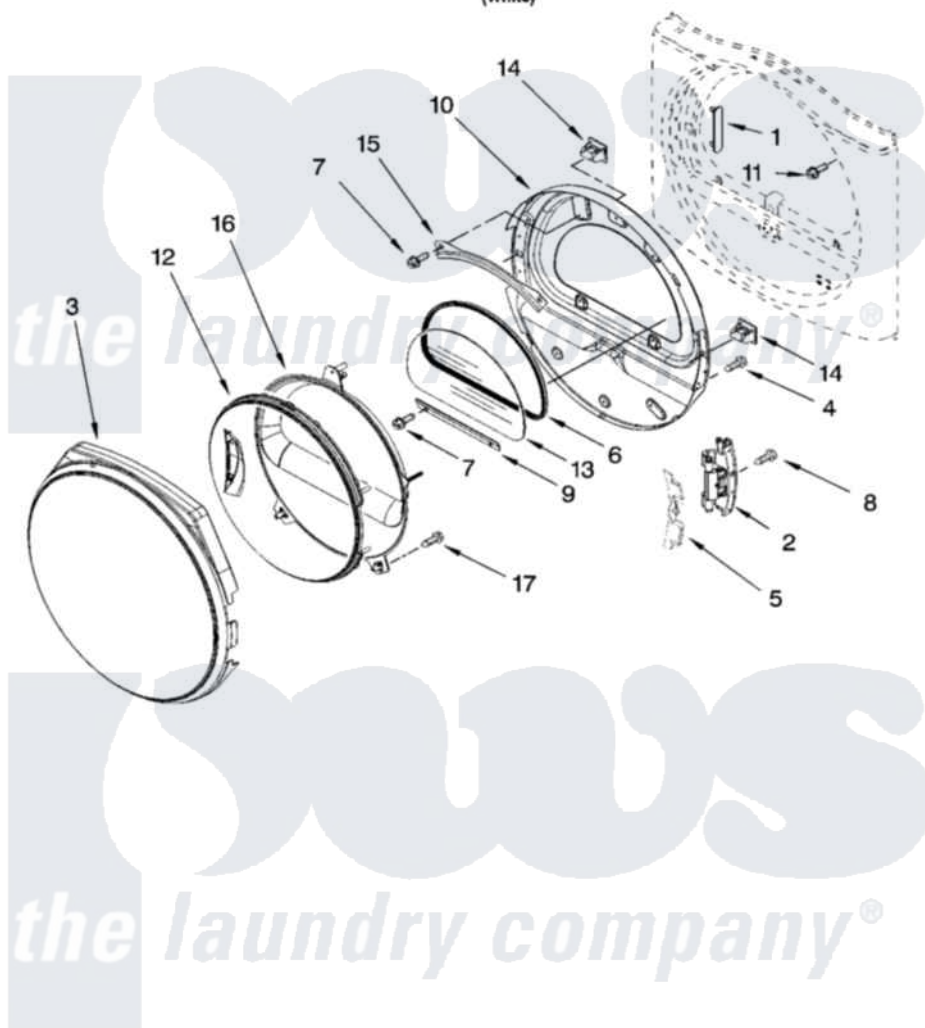

Whirlpool 7MWGD8300SW1 05 - DOOR PARTS, OPTIONAL PARTS (NOT INCLUDED)

DOOR PARTS
For Model: 7MWGD8300SW1
(White)

W10163446

9

Whirlpool [Residential Whirlpool 7MWGD8300SW1 Dryer Parts](#) Parts Diagram 05 - DOOR PARTS, OPTIONAL PARTS (NOT INCLUDED)

[Click on the part number to view part](#)

Item	Original Part Number	Replaced By	Status	Part Description
1	8565119			Label, Hinge Hole Cover
2	8578887			Door Hinge Assembly
3	8571836			Door Ring
4	8534044			Screw, 8-18 X 1/2
5	8571839			Cover, Hinge
6	8579663			Seal, Window
7	3393258	3373329D		Screw
8	W10017850	280203		Screw-Kit
9	8519354			Retainer-Window
10	8578933	W10164062		Door Assembly
11	355515			Screw, 8-18 X 11/16
12	W10044180			Door Intermediate Stationary
13	8565117	W10286878		Window
14	690081	279570		Latch
15	8519356			Retainer-Window

16	W10108900		Door Intermediate Stationary
17	8534022		Screw, 8-18 X 1/16
	72017		Paint, Touch-Up
"	350930		Paint, Pressurized Spray B
"	350938		Paint, Pressurized Spray B
"	799344		Paint, Touch-Up)
"	BLANK	Not Available	ACCESSORY PARTS
"	8529894	346764	Kit, Hold Down
"	8563738	W10121663	Dryer Rack
"	8522199		Accessory Parts
"	80047		PAINT, BULK (1 QT.) (KIT, DRYER REPAIR)