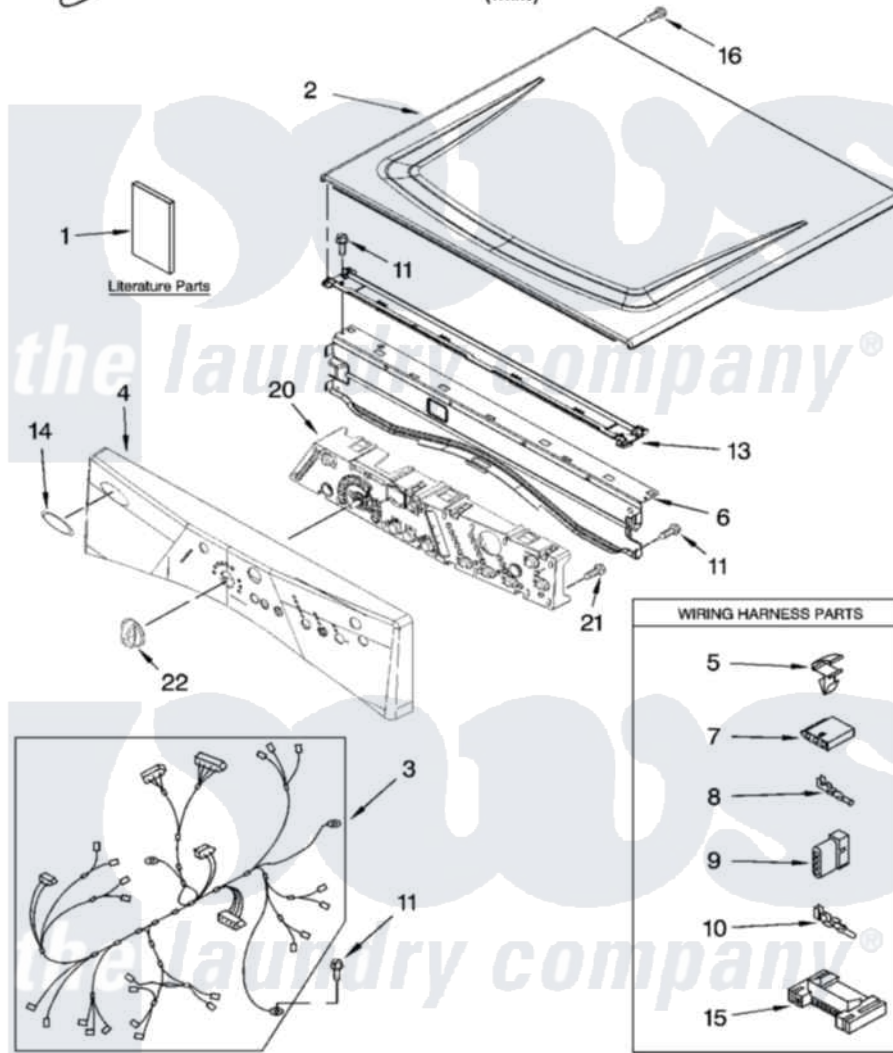

Whirlpool 7MWGD8500SR0 01 - TOP AND CONSOLE PARTS

TOP AND CONSOLE PARTS

For Model: 7MWGD8500SR0
(White)

27" GAS DRYER

5-07 Printed in U.S.A. (LT)

1

Part No. W10130917 Rev. B

Whirlpool Residential Whirlpool 7MWGD8500SR0 Dryer Parts Parts Diagram 01 - TOP AND CONSOLE PARTS

[Click on the part number to view part](#)

Item	Original Part Number	Replaced By	Status	Part Description
1	W10116546		Not Available	Use & Care Guide
"	W10116548		Not Available	Guide, Quick Start
"	W10116547		Not Available	Tech Sheet
2	8563730	W10336080		Top
3	W10110973			Harness, Main
4	W10099599			Panel, Console
5	3394427			Clip-Harness
6	8565237			Bracket, Console
7	353424			Plug, Terminal
8	94614			Terminal
9	3936144			Do-It-Yourself Repair Manuals
10	94613	596797		Terminal
11	3390647	488729		Screw
13	8574968			Screw, 10-16 X 1/2
14	8303811			Badge, Assembly
15	3395683			Receptacle, Multi-Terminal

16

[3400238](#)

Screw, 2-28 X 1/2

20

[8571955](#)

Assembly, User Interface

21

[3400238](#)

Screw, 2-28 X 1/2

22

[8574964](#)

Knob, Assembly