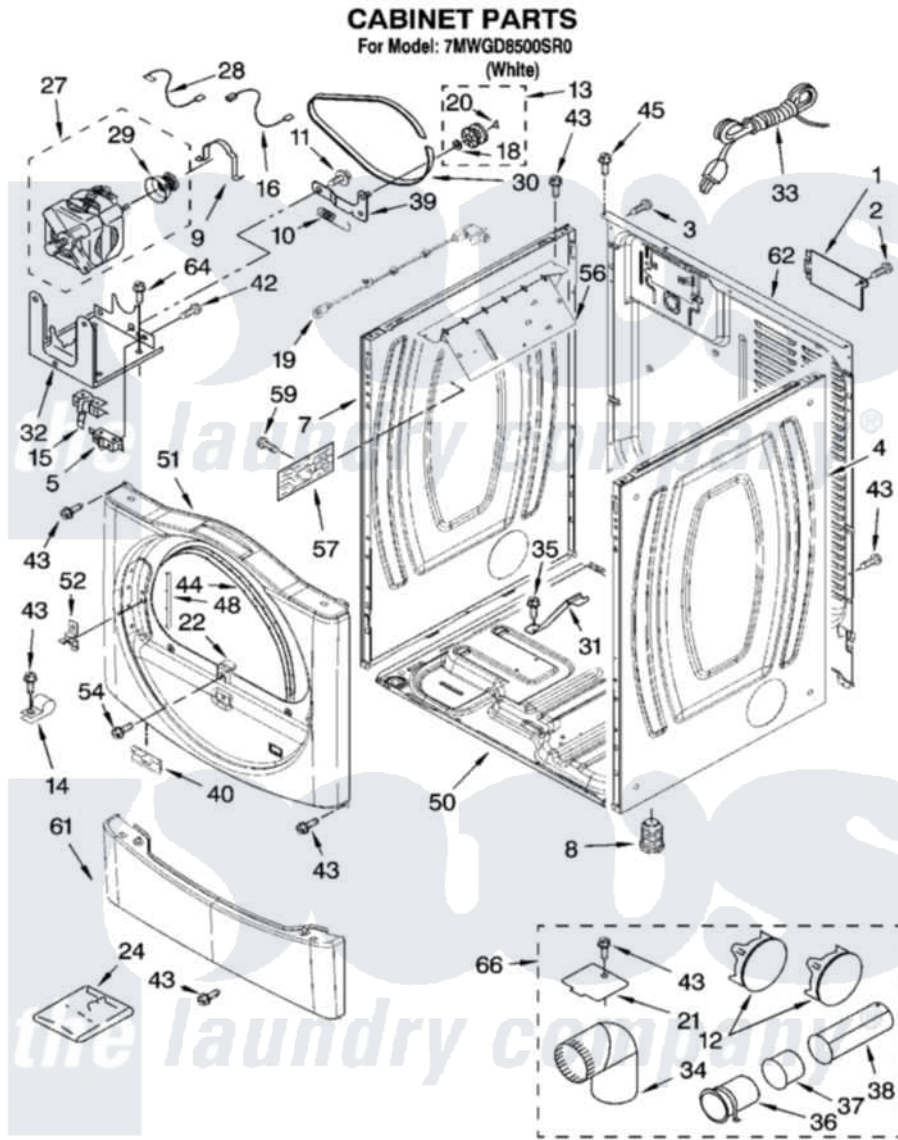

# Whirlpool 7MWGD8500SR0 02 - CABINET PARTS

W10130917

3

Whirlpool [Residential Whirlpool 7MWGD8500SR0 Dryer Parts](#) Parts Diagram 02 - CABINET PARTS  
Click on the part number to view part

Item	Original Part Number	Replaced By	Status	Part Description
1	<a href="#">8317340</a>			Cover, Terminal Block
2	3390814	<a href="#">90767</a>		Screw, 8A X 3/8 HeX Washer Head Tapping
3	8533974	<a href="#">4331106</a>		Screw, No.10-32 X 7/16
4	<a href="#">8565048</a>			Panel, Side
5	3394881	<a href="#">279782</a>		Switch-Lid
7	<a href="#">8565054</a>			Panel, Side
8	3392100	<a href="#">49621</a>		Feet-Leveling
"	<a href="#">279810</a>			Foot-Optional
9	<a href="#">660658</a>			Clamp, Motor Mounting 343481 685441
10	<a href="#">3387374</a>			Spring, Idler
11	<a href="#">3389420</a>			Retainer-Idler 1/4-20 X 1/16
12	697750	<a href="#">W10470674</a>		Dryer Exhaust Kit
13	3388672	<a href="#">279640</a>		Pulley-Idr
14	<a href="#">3978776</a>			Bracket, Gas Pipe Switch
15	<a href="#">8066120</a>			Lever, Door Switch