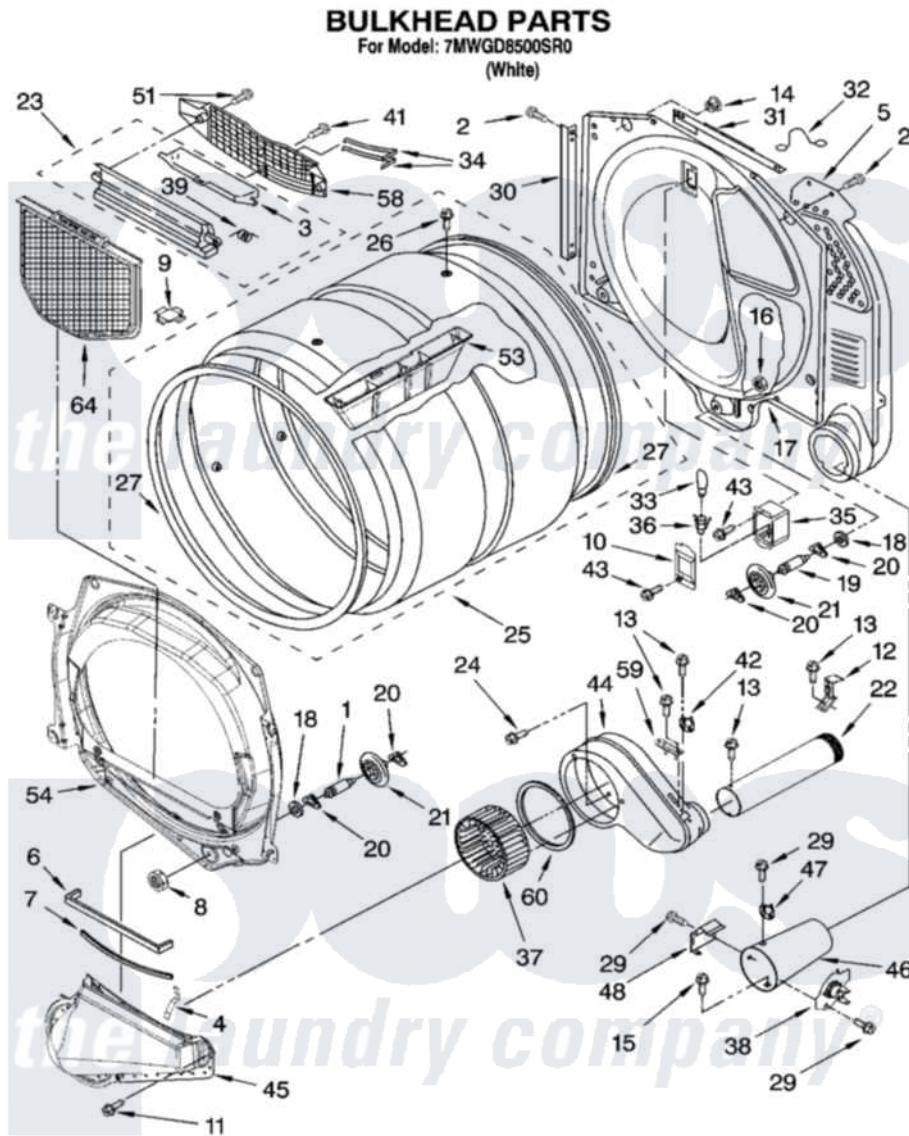

# Whirlpool 7MWGD8500SR0 03 - BULKHEAD PARTS

W10130917

5

Whirlpool Residential Whirlpool 7MWGD8500SR0 Dryer Parts Parts Diagram 03 - BULKHEAD PARTS  
 Click on the part number to view part

Item	Original Part Number	Replaced By	Status	Part Description
1	8575325	<a href="#">W10359272</a>		Shaft, Roller Drum Threads
2	3390647	<a href="#">488729</a>		Screw
3	<a href="#">8563758</a>			Door, Lint Screen
4	<a href="#">8066208</a>			Clip-Exhaust
5	<a href="#">3394346</a>			Air Duct Assembly
6	<a href="#">697813</a>			Seal, Outlet Housing
7	697814	<a href="#">697813</a>		Seal, Outlet Housing
8	3934666	<a href="#">W10080210</a>		Nut, 3/8 X 16
9	<a href="#">8066086</a>			Plug, Drum Hole
10	3402841	<a href="#">8532165</a>		Lens, Drum Light
11	359625	<a href="#">487240</a>		Screw, For Mtg. Service Capacitor
12	<a href="#">8572105</a>			Retainer, Toe Panel
13	8533971	<a href="#">90767</a>		Screw, 8A X 3/8 HeX Washer Head Tapping
14	<a href="#">8529007</a>			Plug, Rear Bulkhead
15	<a href="#">693995</a>			Screw, Hex Head