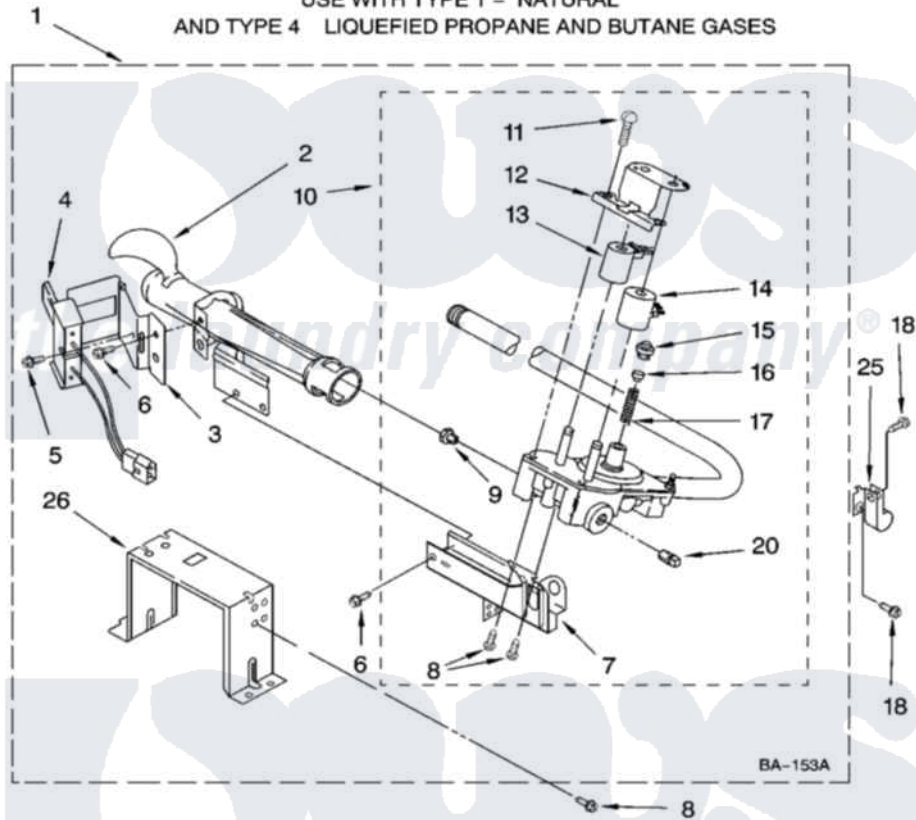

Whirlpool 7MWGD8500SR0 04 - 8576353 BURNER ASSEMBLY

8576353 BURNER ASSEMBLY

For Model: 7MWGD8500SR0

(White)

USE WITH TYPE 1 - NATURAL
AND TYPE 4 LIQUEFIED PROPANE AND BUTANE GASES

W10130917

7

Whirlpool [Residential Whirlpool 7MWGD8500SR0 Dryer Parts](#) Parts Diagram 04 - 8576353 BURNER ASSEMBLY
Click on the part number to view part

Item	Original Part Number	Replaced By	Status	Part Description
1	8576353	280119		Burner-Gas
2	688617	693140		Burner
3	694298			Bracket, Ignitor
4	686590	279311		Ignitor
5	3393909			Screw, 8-32 X 7/8
6	343641	681414		Screw, 10AB X 1/2
7	3389871		Not Available	Base, Burner
8	3387057			Screw, 10-16 X 1/2 Orifice, Burner
9	15418			Orifice, Burner Type 1
"	15422		Not Available	ORIFICE, BURNER (TYPE 4) (BUTANE)
"	234867	229742		Orifice, Burner
10	W10118347	W10293912		Valve-Gas
11	694421			Screw, Bracket Mounting
12	694538			Bracket, Shunt
13	694540			Coil, 60 Hz