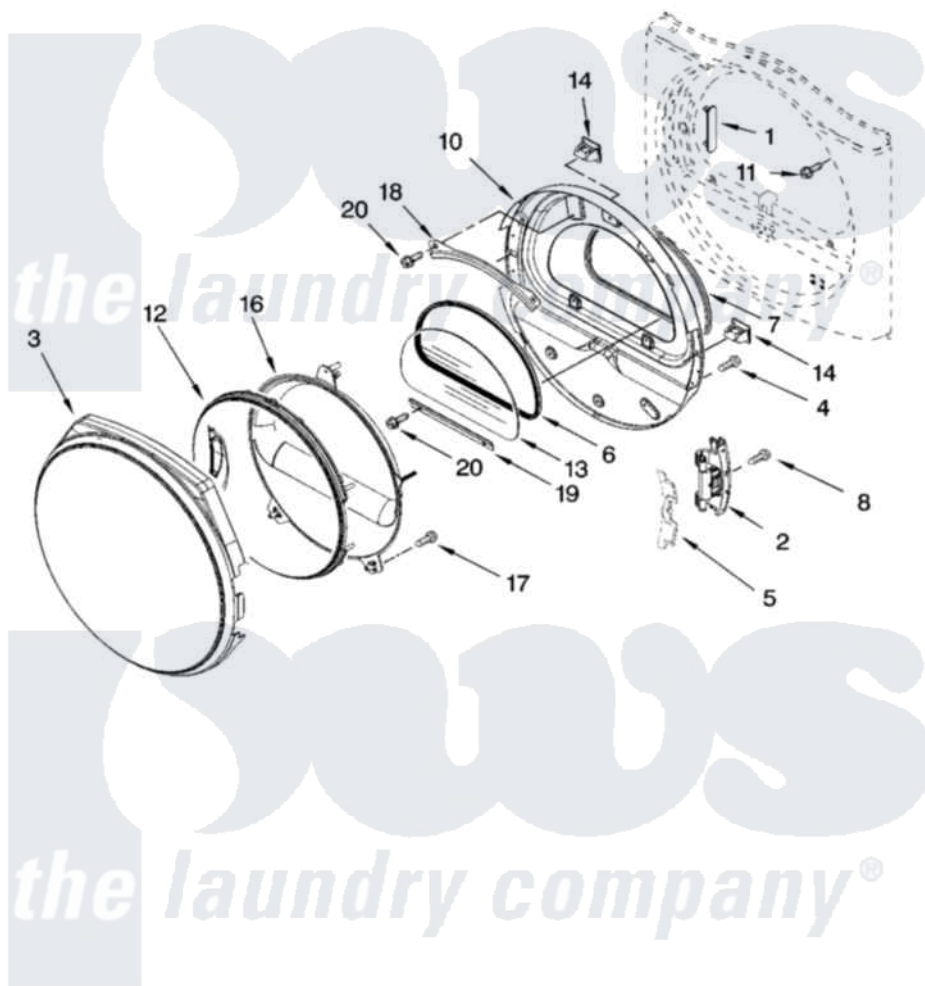

**Whirlpool 7MWGD8500SR0 05 - DOOR PARTS, OPTIONAL PARTS (NOT INCLUDED)**

**DOOR PARTS**  
For Model: 7MWGD8500SR0  
(White)

W10130917

9

Whirlpool [Residential Whirlpool 7MWGD8500SR0 Dryer Parts](#) Parts Diagram 05 - DOOR PARTS, OPTIONAL PARTS (NOT INCLUDED)

[Click on the part number to view part](#)

Item	Original Part Number	Replaced By	Status	Part Description
1	<a href="#">8565119</a>			Label, Hinge Hole Cover
2	<a href="#">8578887</a>			Door Hinge Assembly
3	<a href="#">8579998</a>			Door,
4	<a href="#">8534044</a>			Screw, 8-18 X 1/2
5	<a href="#">8571839</a>			Cover, Hinge
6	<a href="#">8579663</a>			Seal, Window
7	BLANK		Not Available	Door Seal (Not Servicable)
8	W10017850	<a href="#">280203</a>		Screw-Kit
10	8578933	<a href="#">W10164062</a>		Door Assembly
11	<a href="#">355515</a>			Screw, 8-18 X 11/16
12	<a href="#">W10044190</a>			Door Intermediate Stationary
13	8565117	<a href="#">W10286878</a>		Window
14	690081	<a href="#">279570</a>		Latch
16	<a href="#">8579560</a>			Door, Intermediate
17	<a href="#">8534022</a>			Screw, 8-18 X 1/16